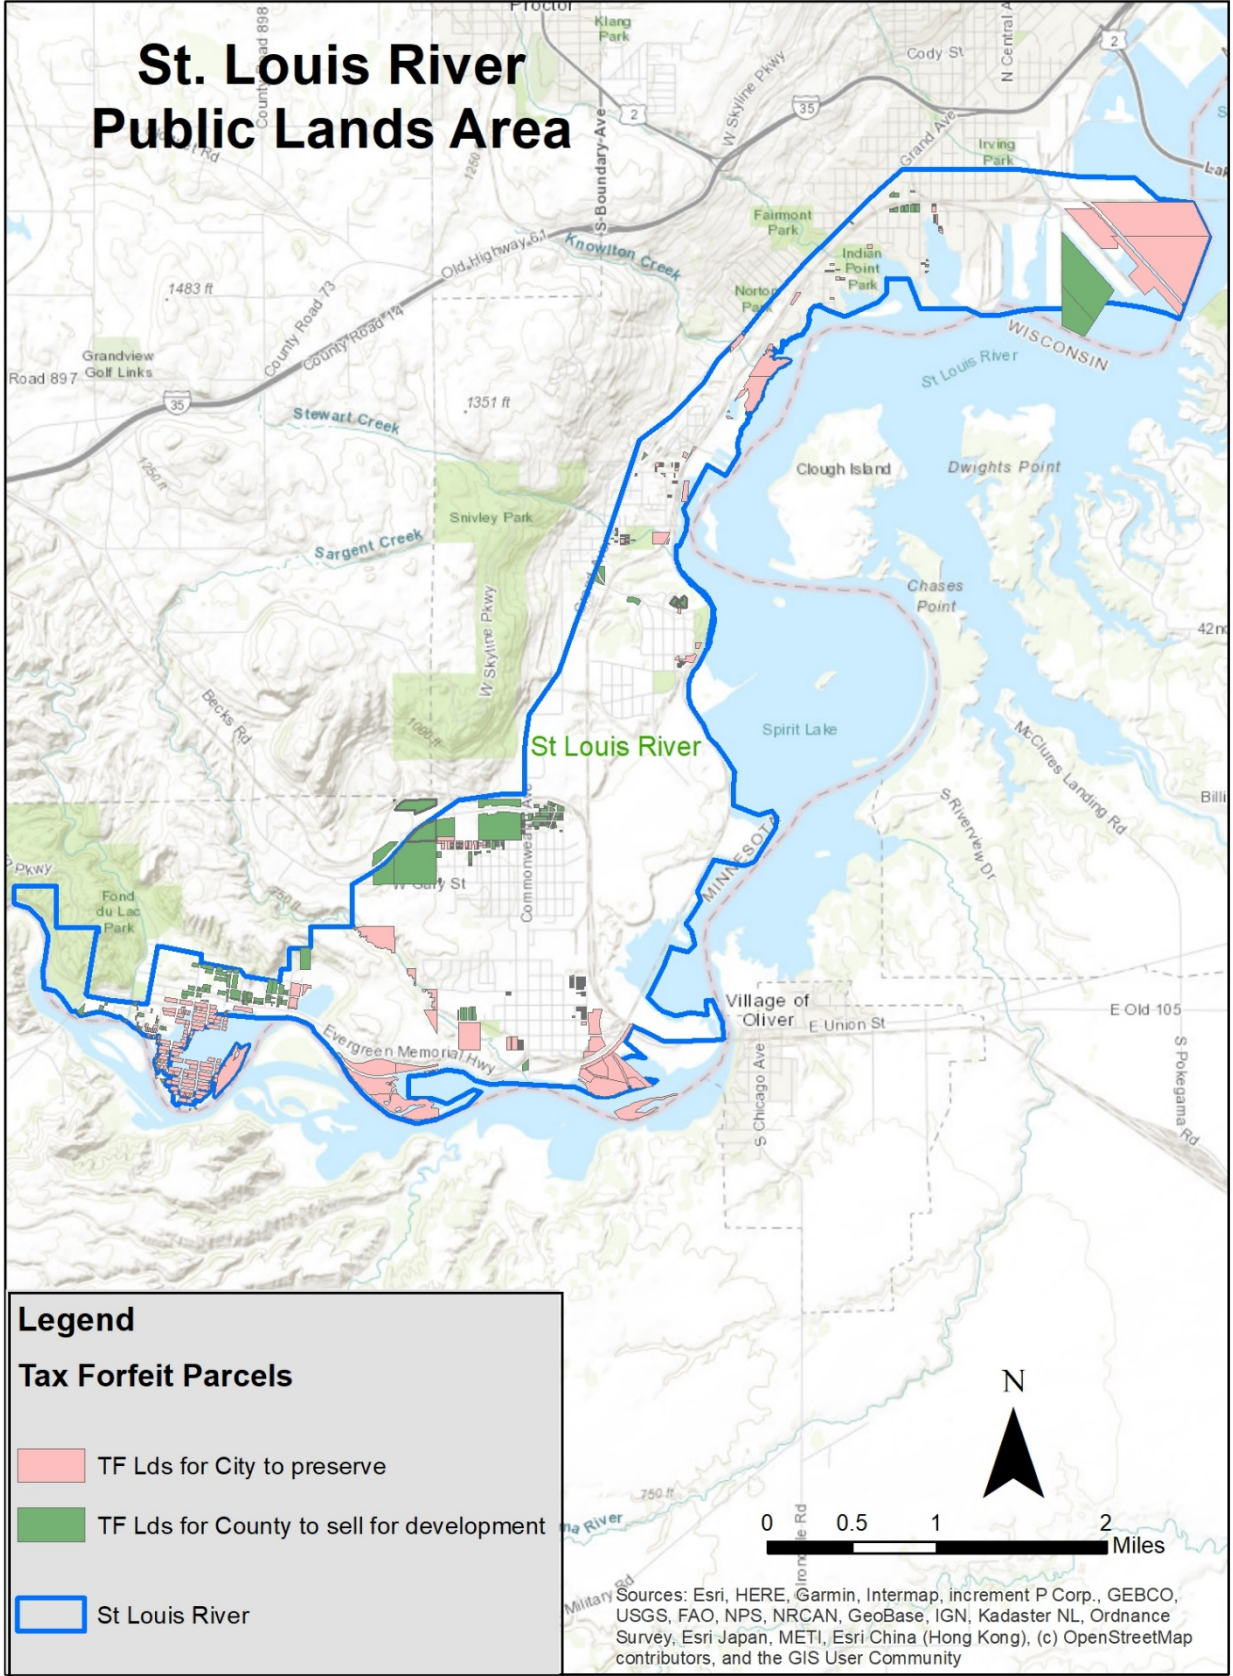

St. Louis River Public Lands Area

Legend

Tax Forfeit Parcels

-  TF Lds for City to preserve
-  TF Lds for County to sell for development
-  St Louis River

0 0.5 1 2 Miles

Sources: Esri, HERE, Garmin, Intermap, increment P Corp., GEBCO, USGS, FAO, NPS, NRCAN, GeoBase, IGN, Kadaster NL, Ordnance Survey, Esri Japan, METI, Esri China (Hong Kong), (c) OpenStreetMap contributors, and the GIS User Community