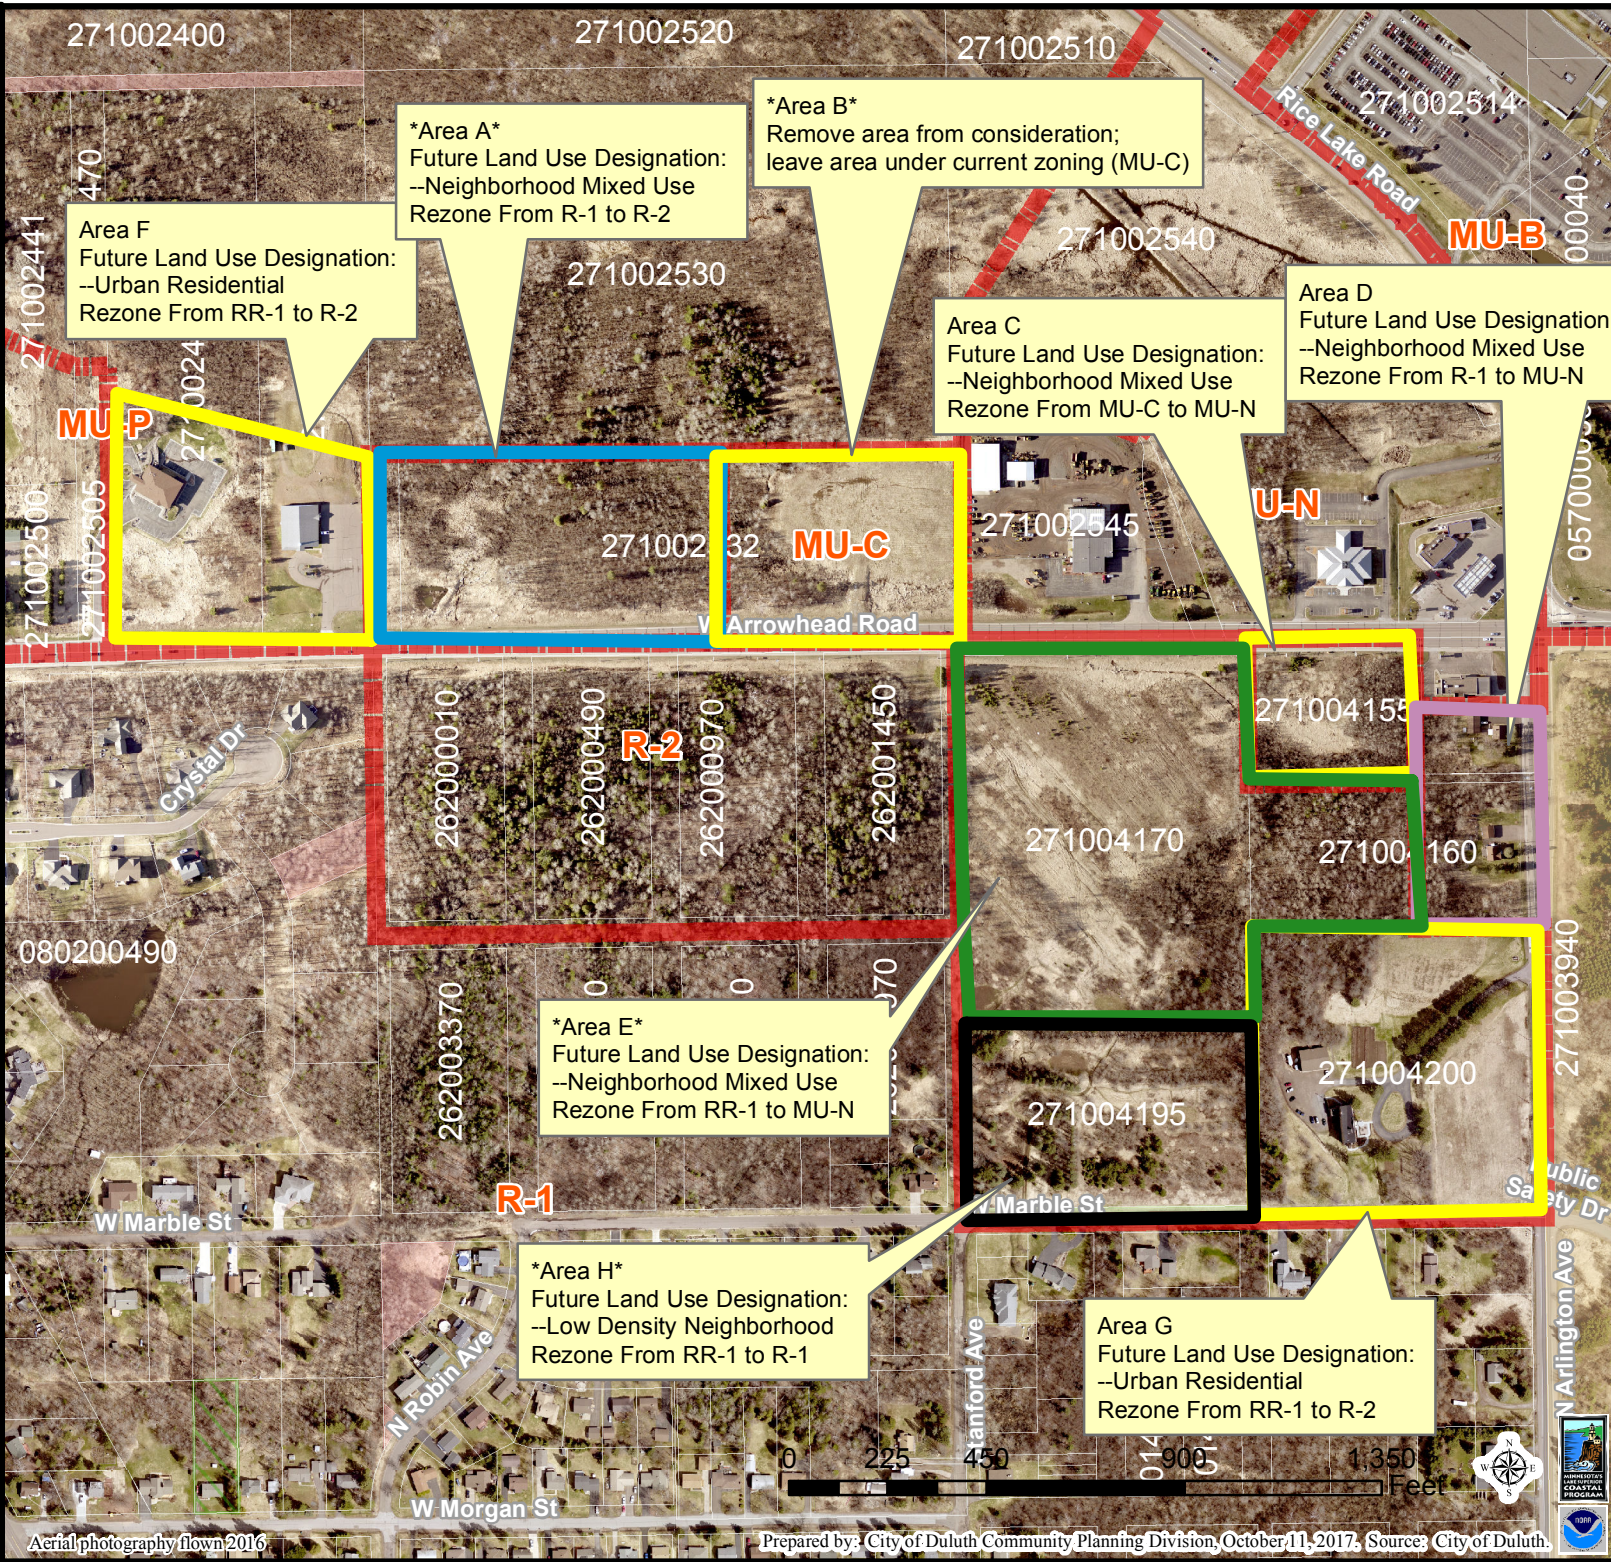

**PL 17-139 Rezoning  
Attachment 1, Exhibit**

**Legend**

 Zoning Boundaries

The City of Duluth has tried to ensure that the information contained in this map or electronic document is accurate. The City of Duluth makes no warranty or guarantee concerning the accuracy or reliability. This drawing/data is neither a legally recorded map nor a survey and is not intended to be used as one. The drawing/data is a compilation of records, information and data located in various City, County and State offices and other sources affecting the area shown and is to be used for reference purposes only. The City of Duluth shall not be liable for errors contained within this data provided or for any damages in connection with the use of this information contained within.