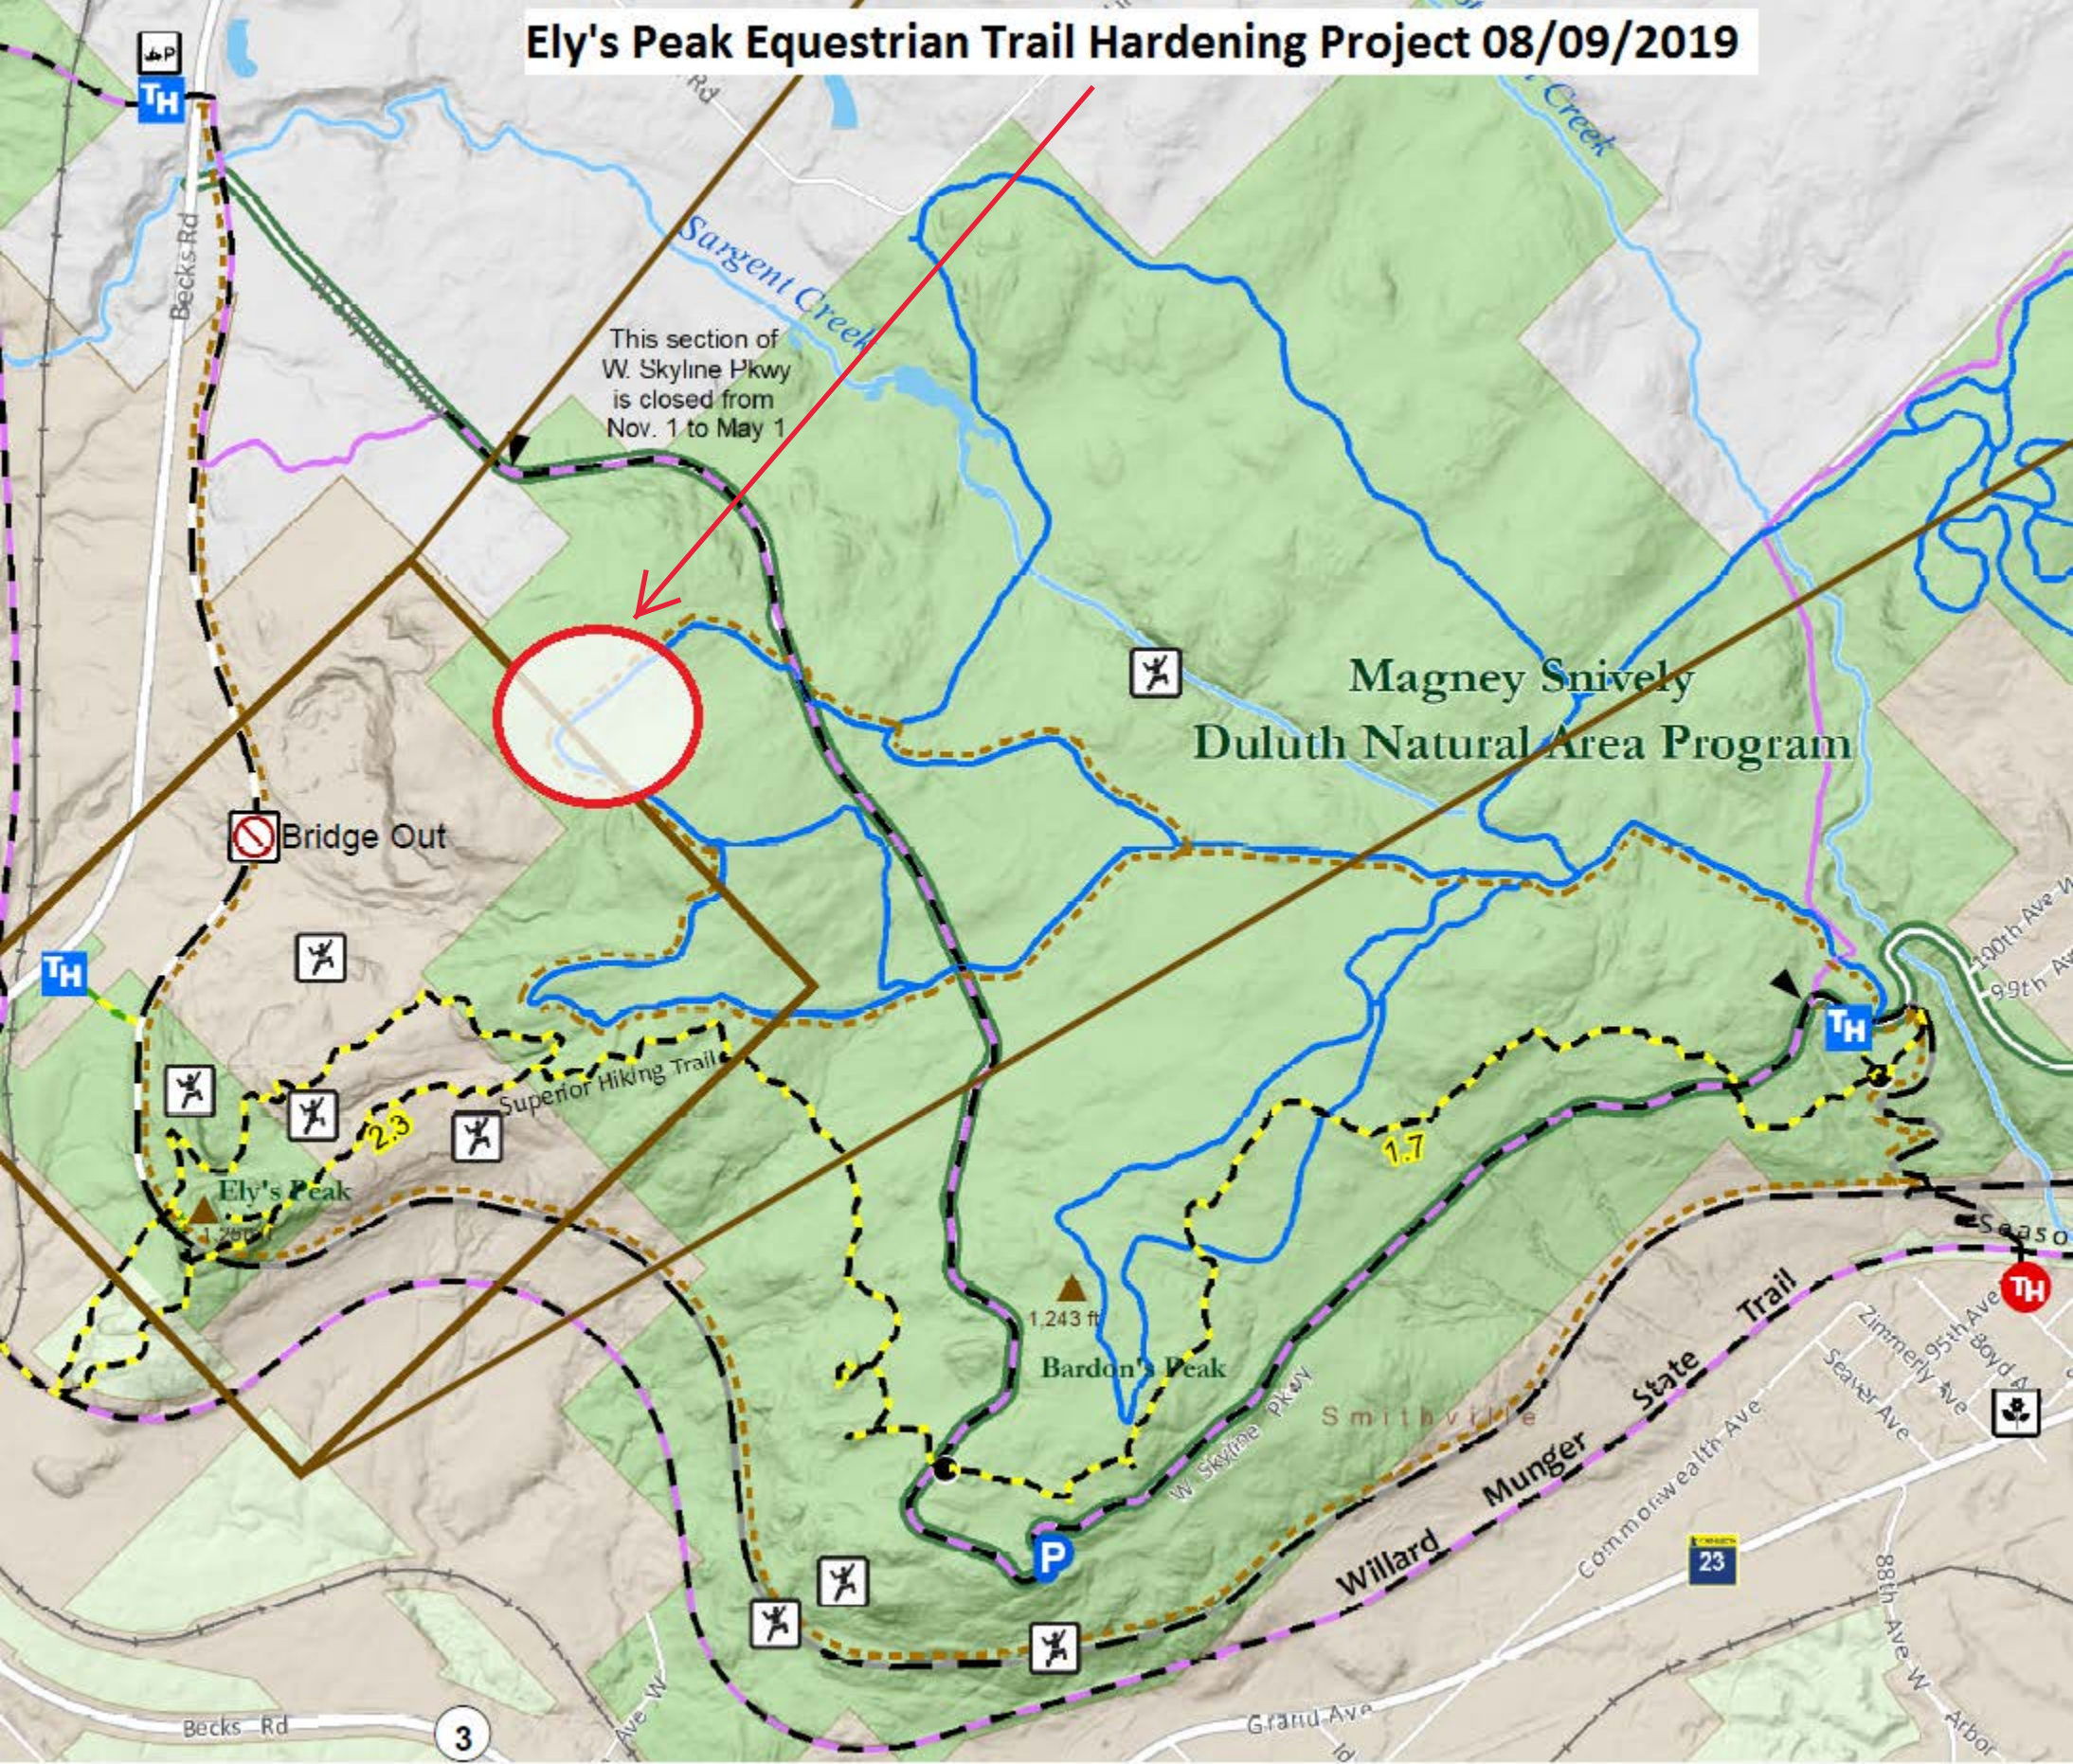

Ely's Peak Equestrian Trail Hardening Project 08/09/2019

This section of W. Skyline Pkwy is closed from Nov. 1 to May 1

Magney Snively
Duluth Natural Area Program

Bridge Out

Superior Hiking Trail

Ely's Peak

1,243 ft
Bardon's Peak

Smithville

Willard Munger State Trail

Becks Rd

3

Grand Ave

23

Commonwealth Ave

95th Ave

Seaver Ave

88th Ave W

Arbor