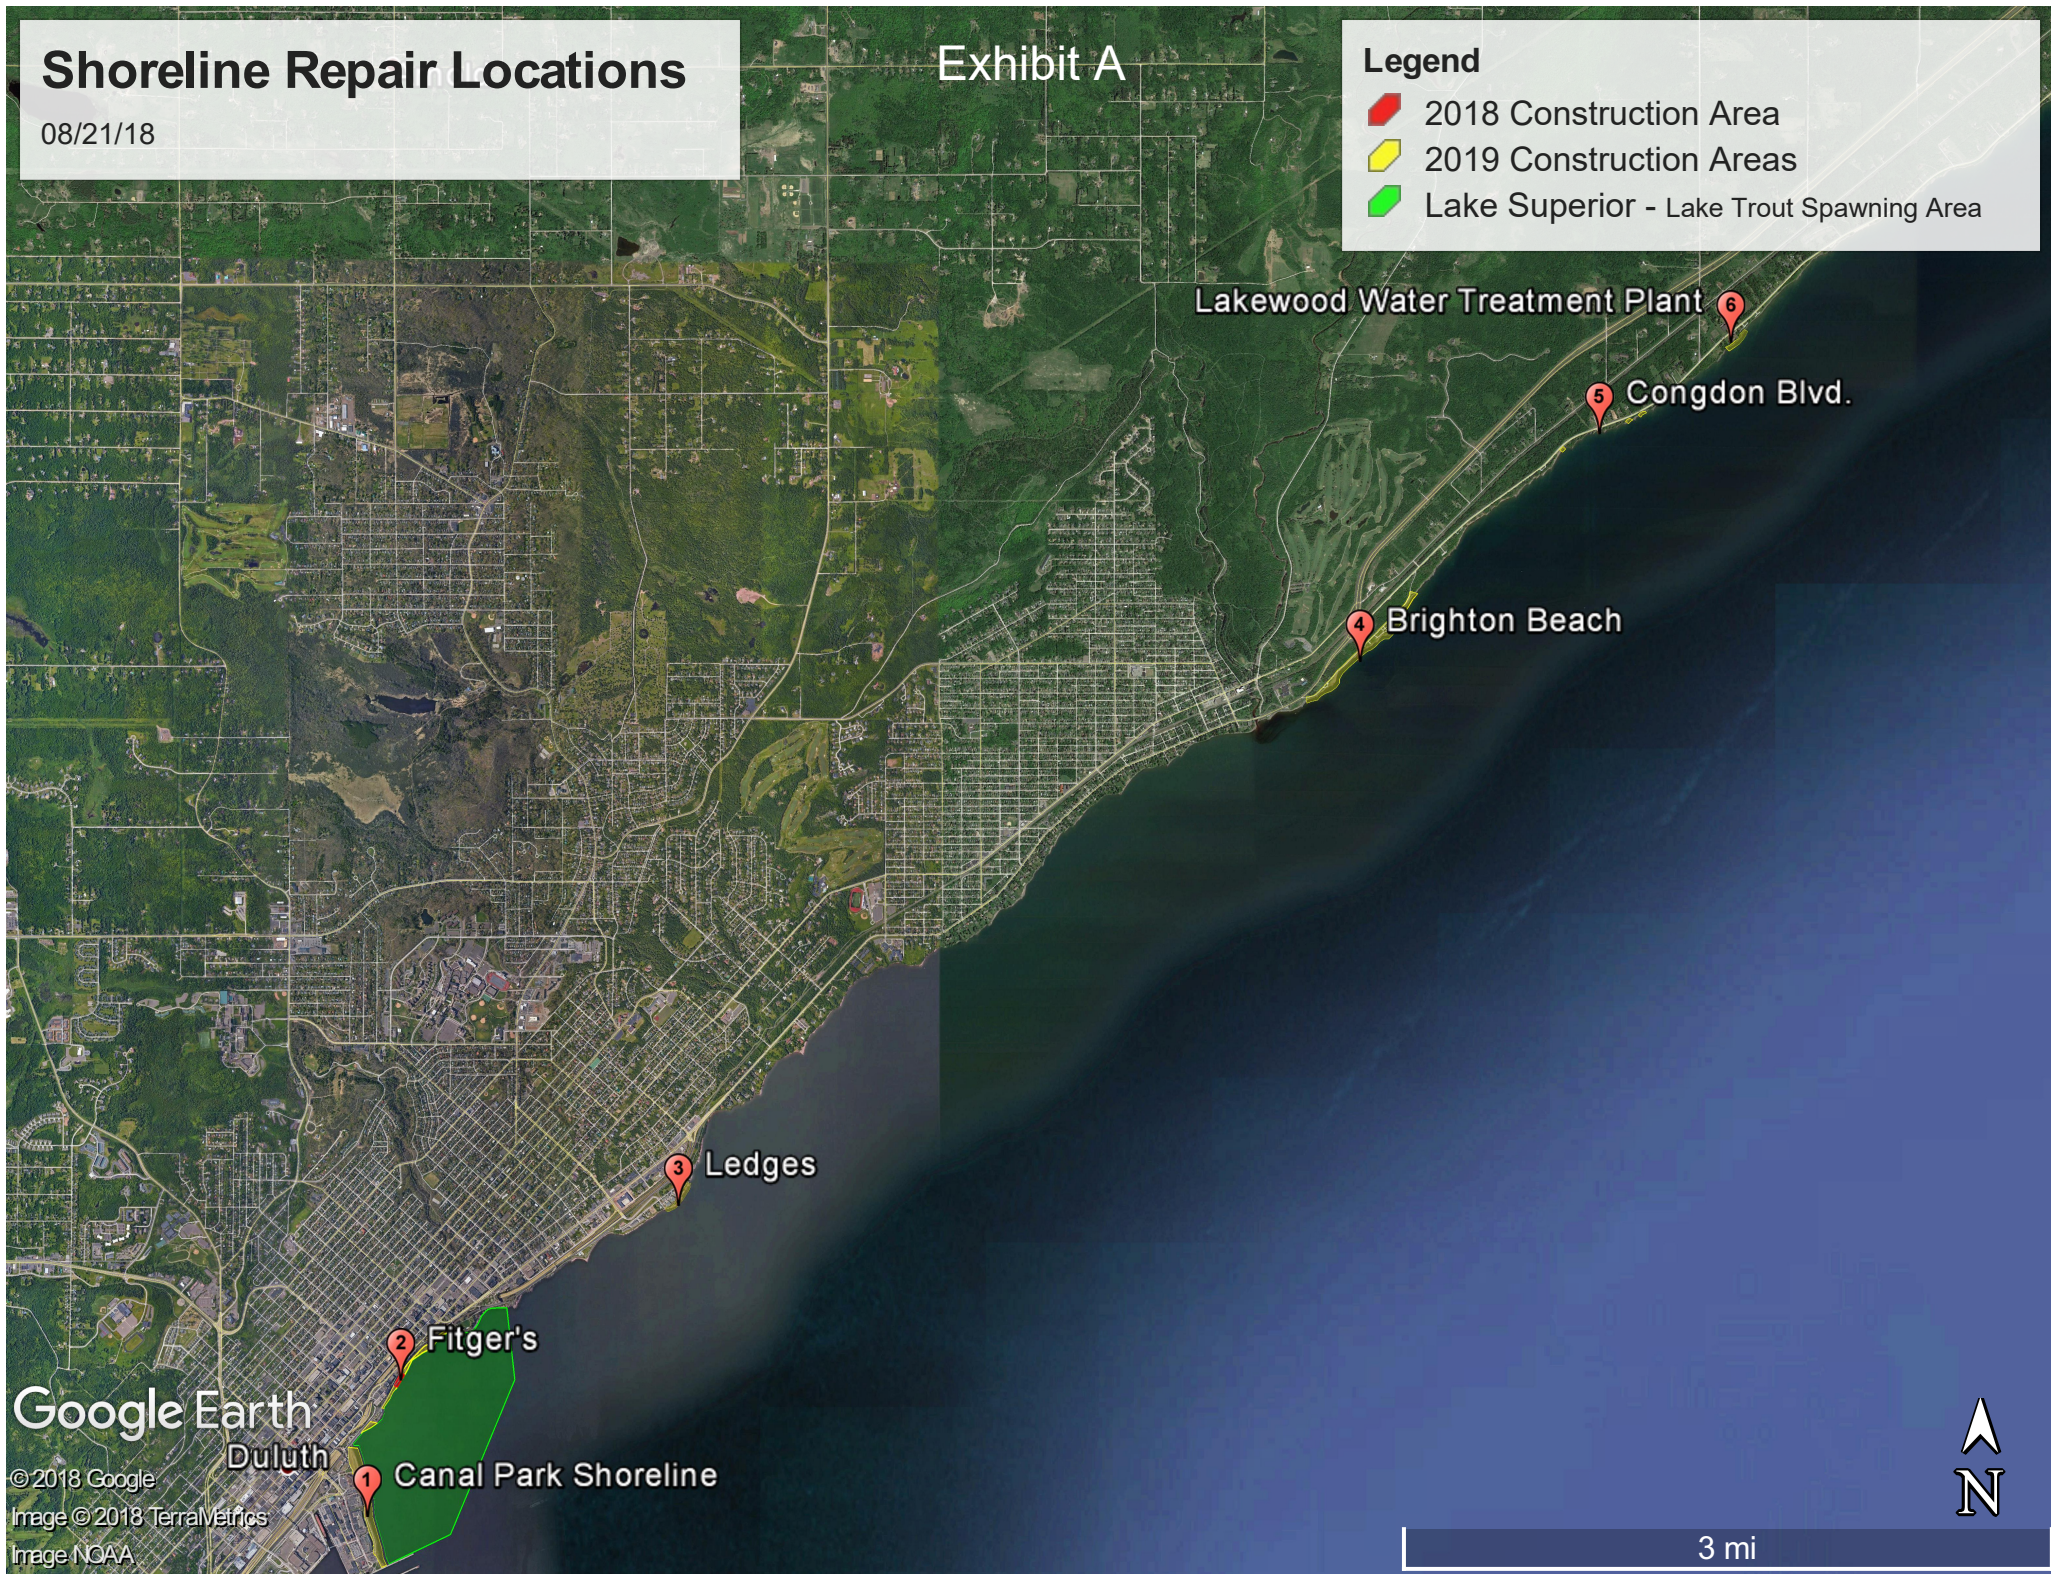

Shoreline Repair: Lakewalk behind Fitger's

08/21/18

Exhibit A

Legend

-  2018 Lakewalk Construction Area
-  2019 Lakewalk Construction Area
-  Lake Superior - Lake Trout Spawning Area

Shoreline Repair Locations

08/21/18

Exhibit A

Legend

-  2018 Construction Area
-  2019 Construction Areas
-  Lake Superior - Lake Trout Spawning Area

Google Earth
Duluth

© 2018 Google
Image © 2018 TerraMetrics
Image NOAA

3 mi