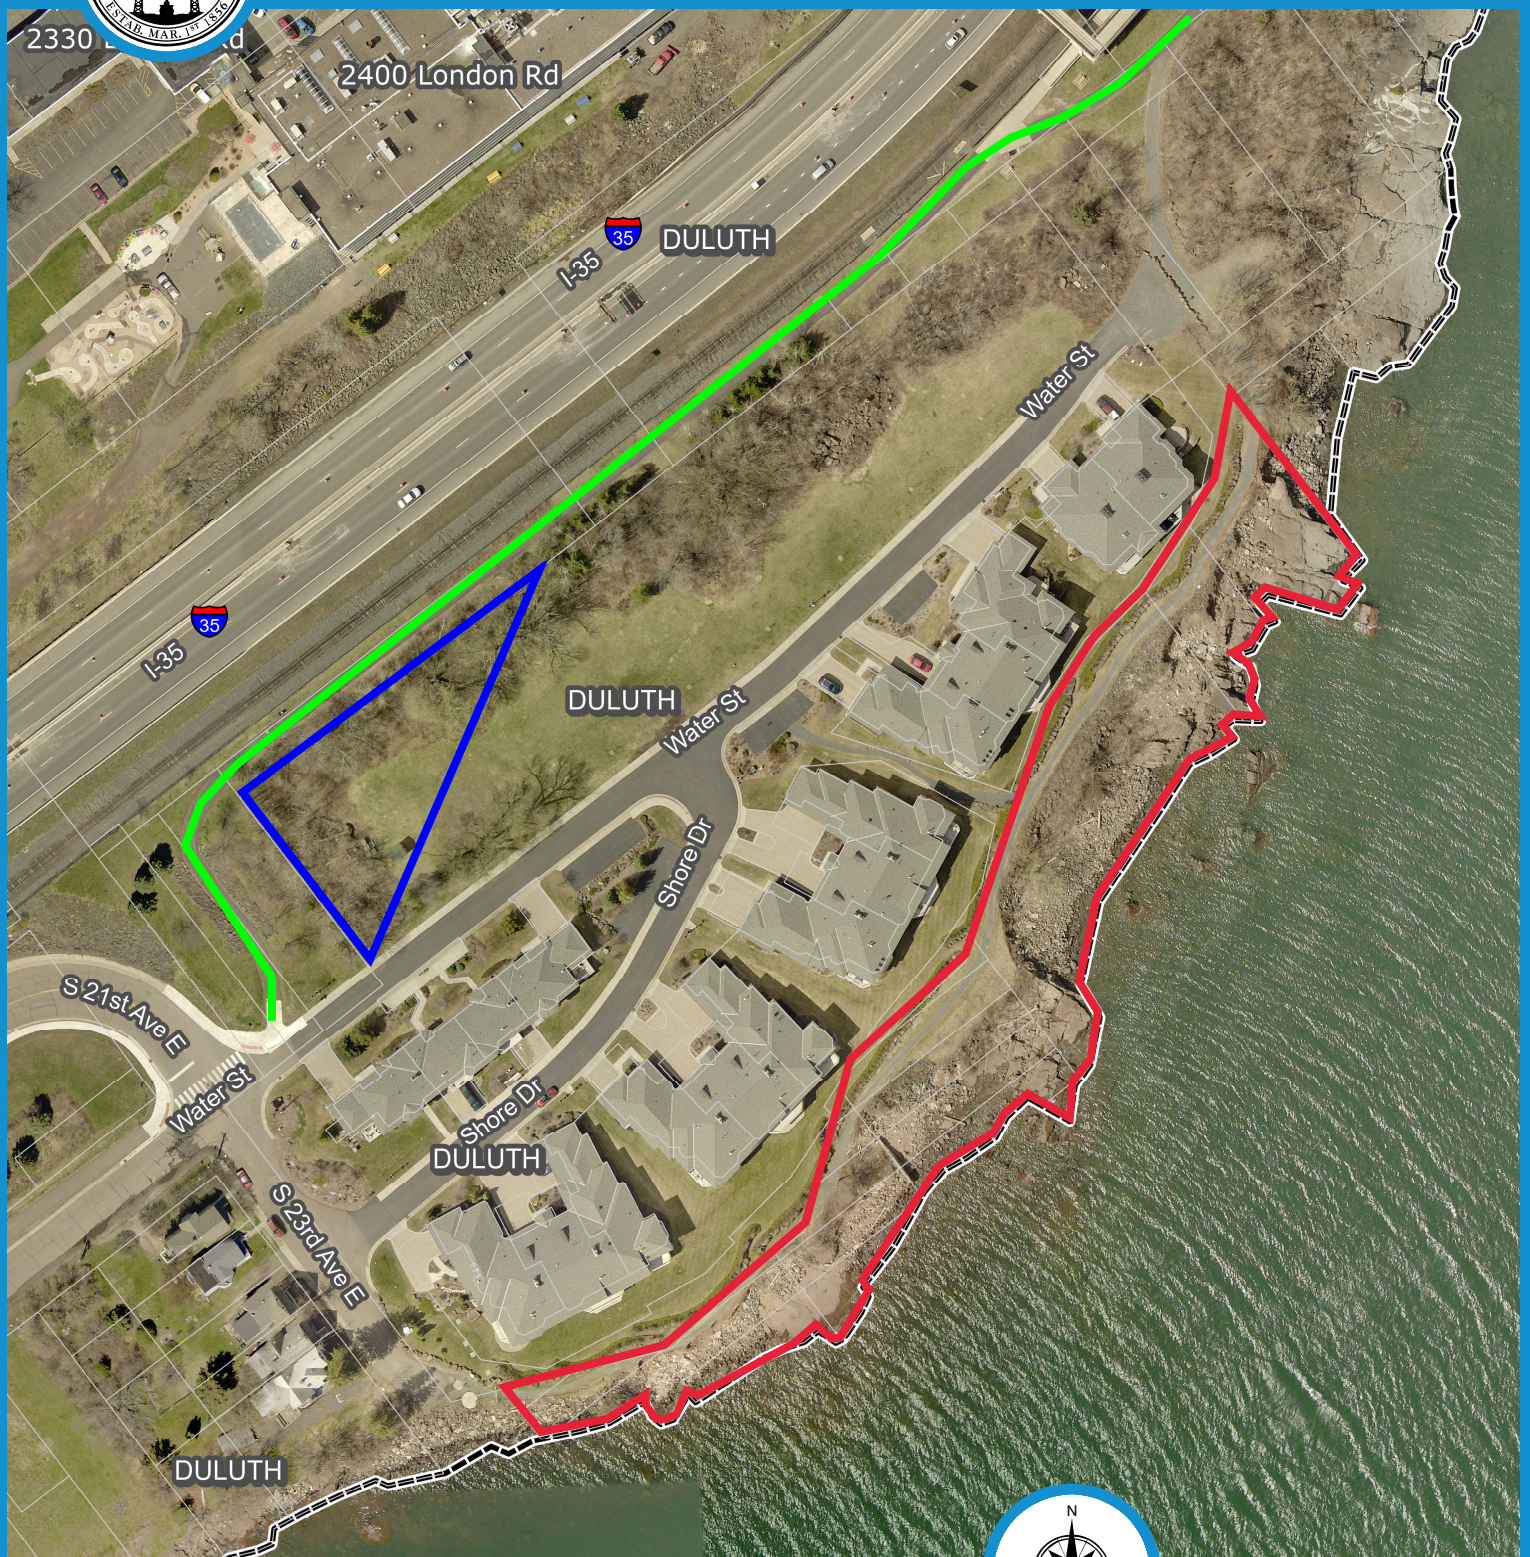

# EXHIBIT 2

-  Proposed Erosion Control Easement Area
-  Proposed Lakewalk Easement Area  
(Approximate location, subject to survey)
-  Current location of existing Lakewalk

Map created using County Land Explorer  
[www.stlouiscountymn.gov/explorer](http://www.stlouiscountymn.gov/explorer)

County Land Explorer  
St. Louis County [www.stlouiscountymn.gov/explorer](http://www.stlouiscountymn.gov/explorer) Minnesota

**Disclaimer**  
This is a compilation of records as they appear in the Saint Louis County Offices affecting the area shown. This drawing is to be used only for reference purposes and the County is not responsible for any inaccuracies herein