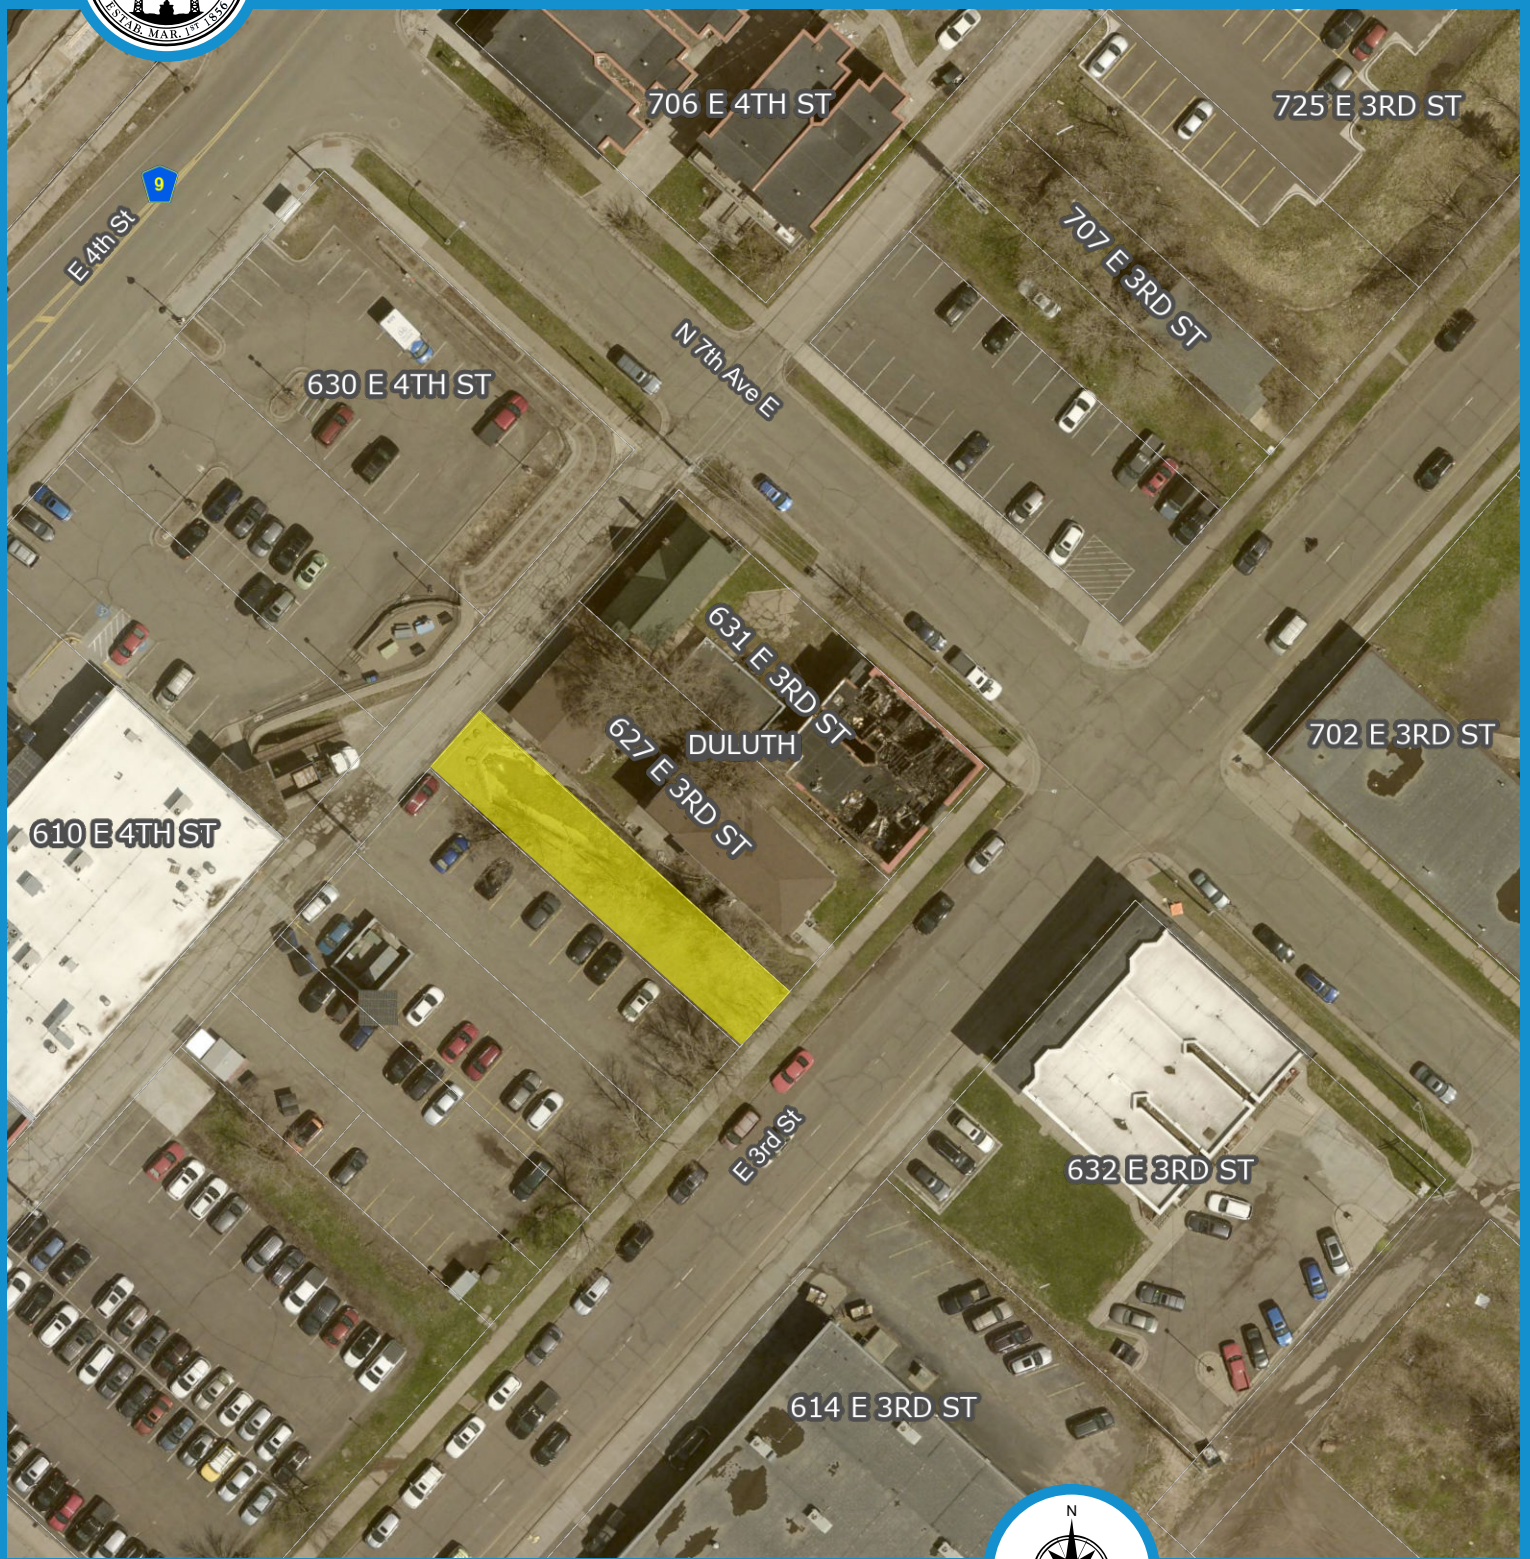

# EXHIBIT 2

Property to be Donated

0 0.005 0.01 0.02 0.03  
mi

County Land Explorer

St. Louis County [www.stlouiscountymn.gov/explorer](http://www.stlouiscountymn.gov/explorer) Minnesota

### Disclaimer

This is a compilation of records as they appear in the Saint Louis County Offices affecting the area shown. This drawing is to be used only for reference purposes and the County is not responsible for any inaccuracies herein