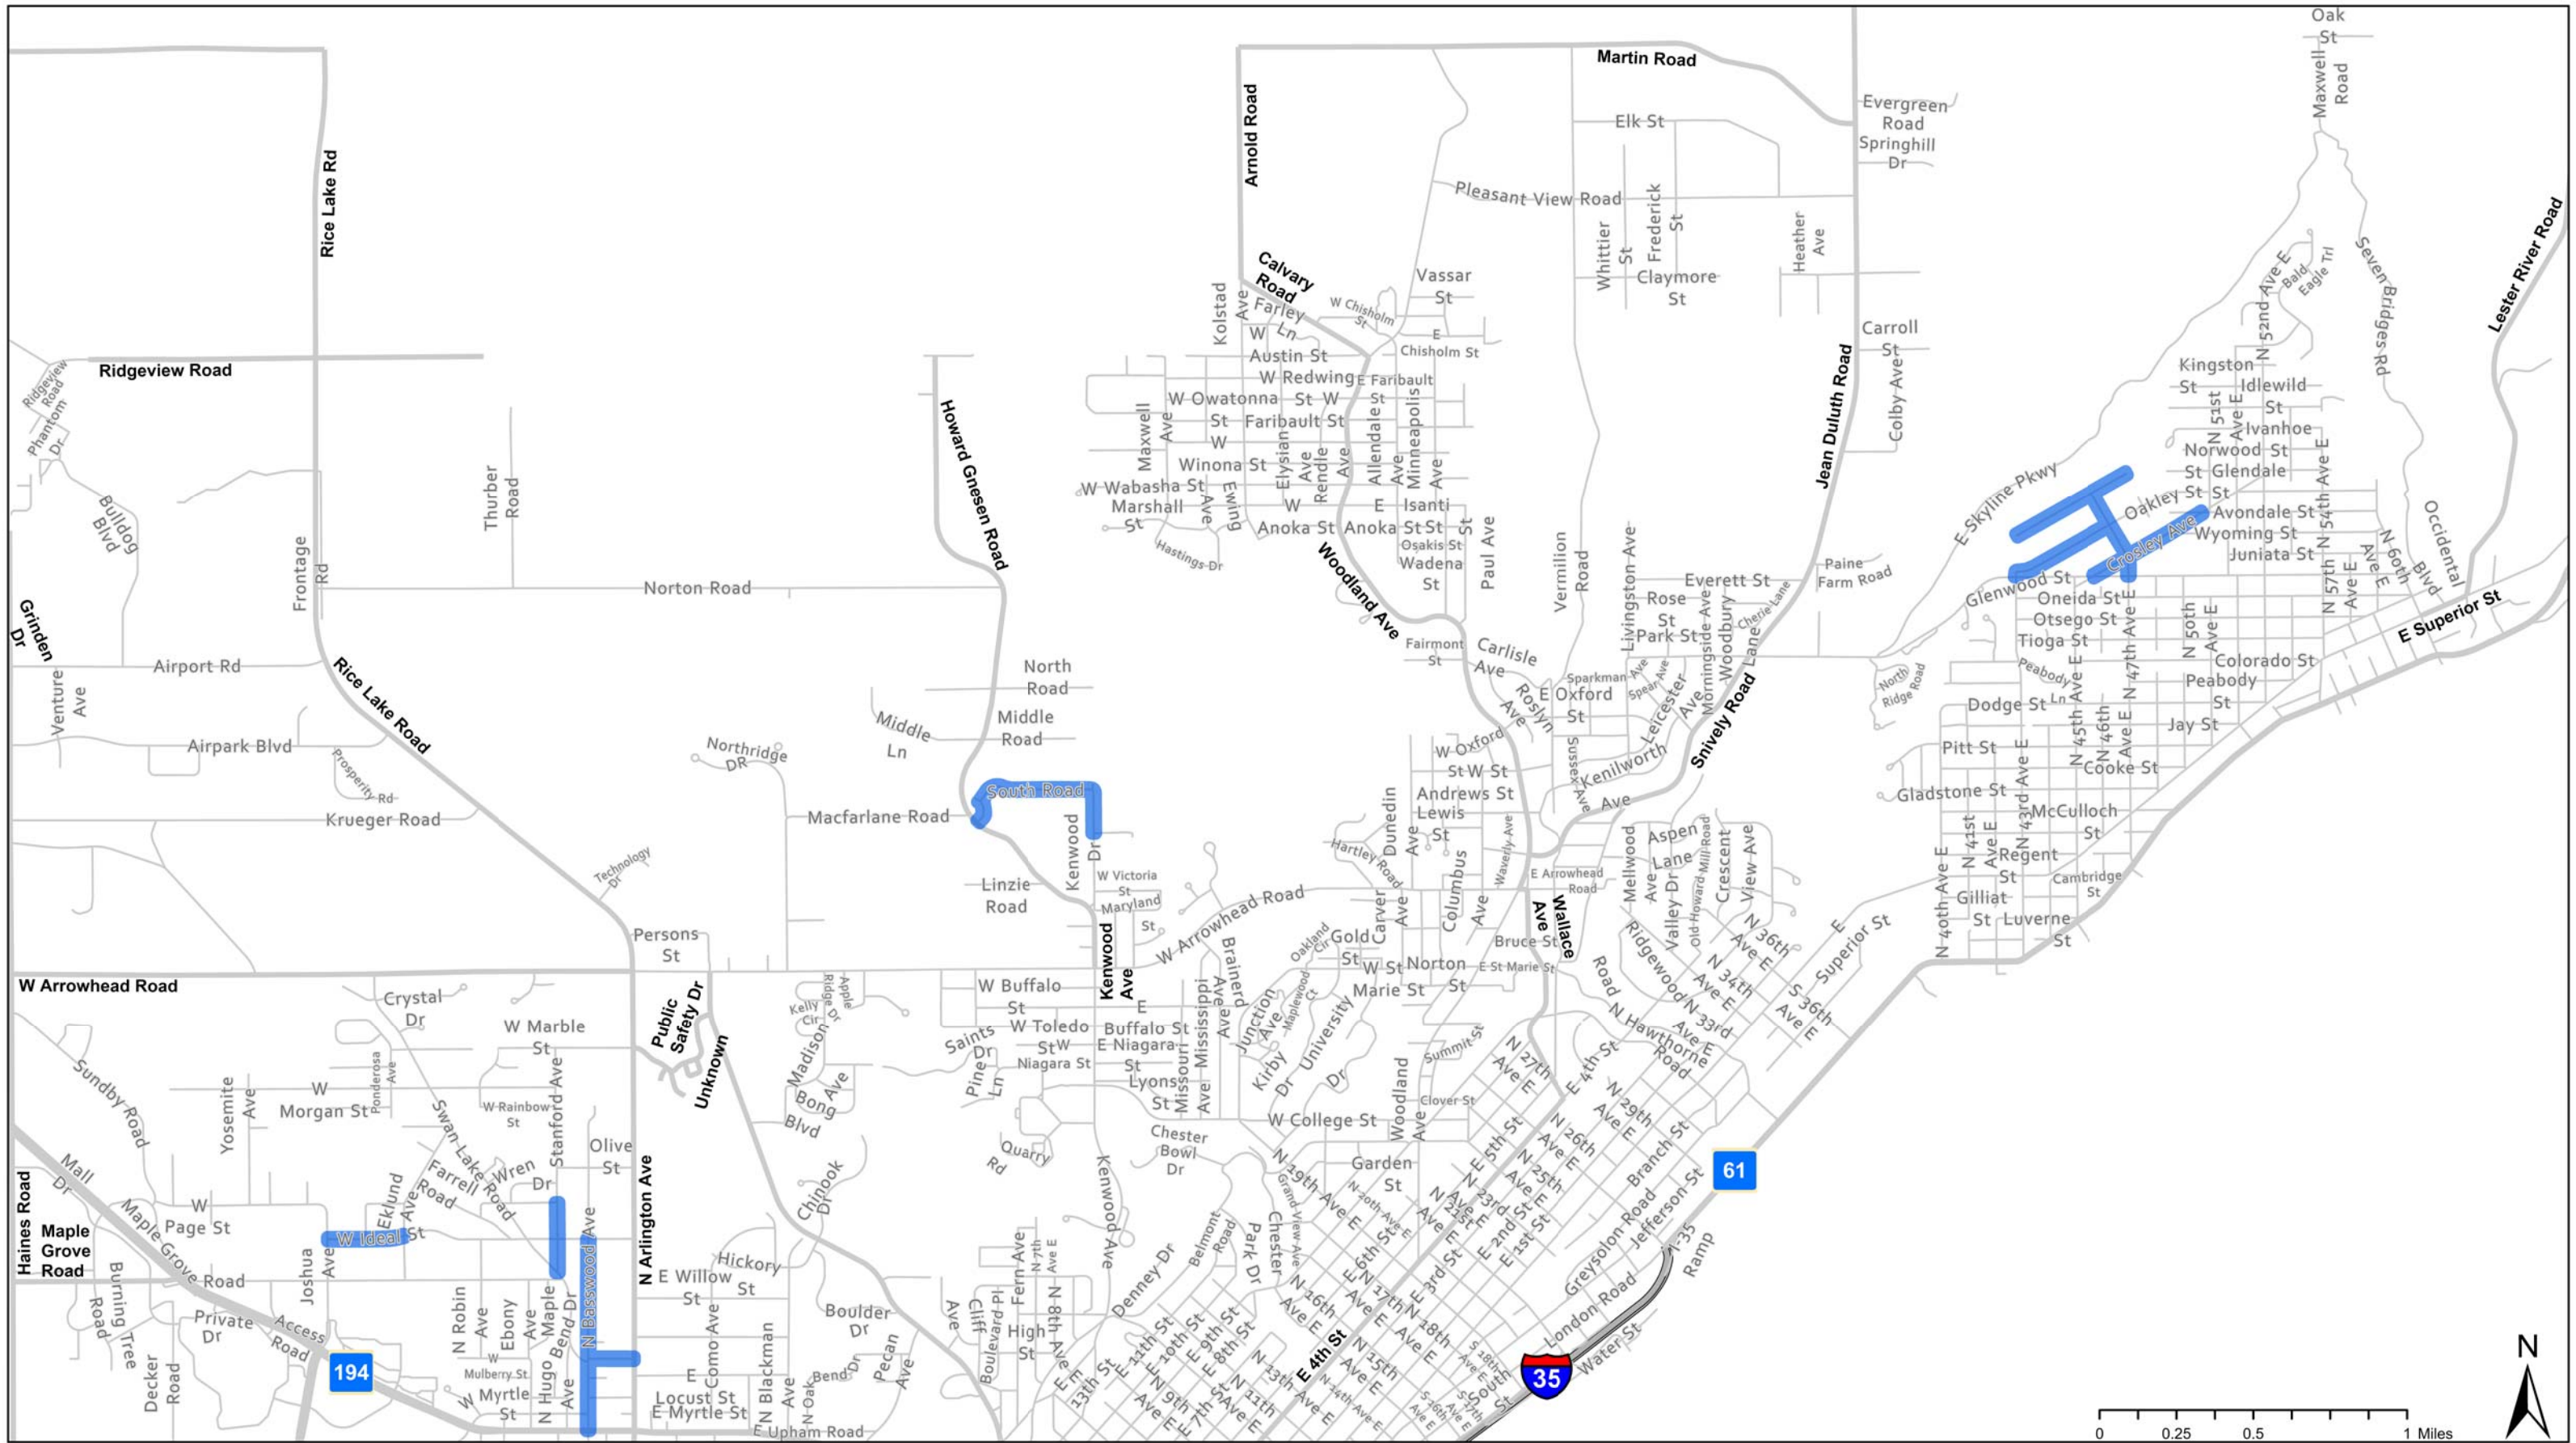

Project Locations

2020 Street Projects East