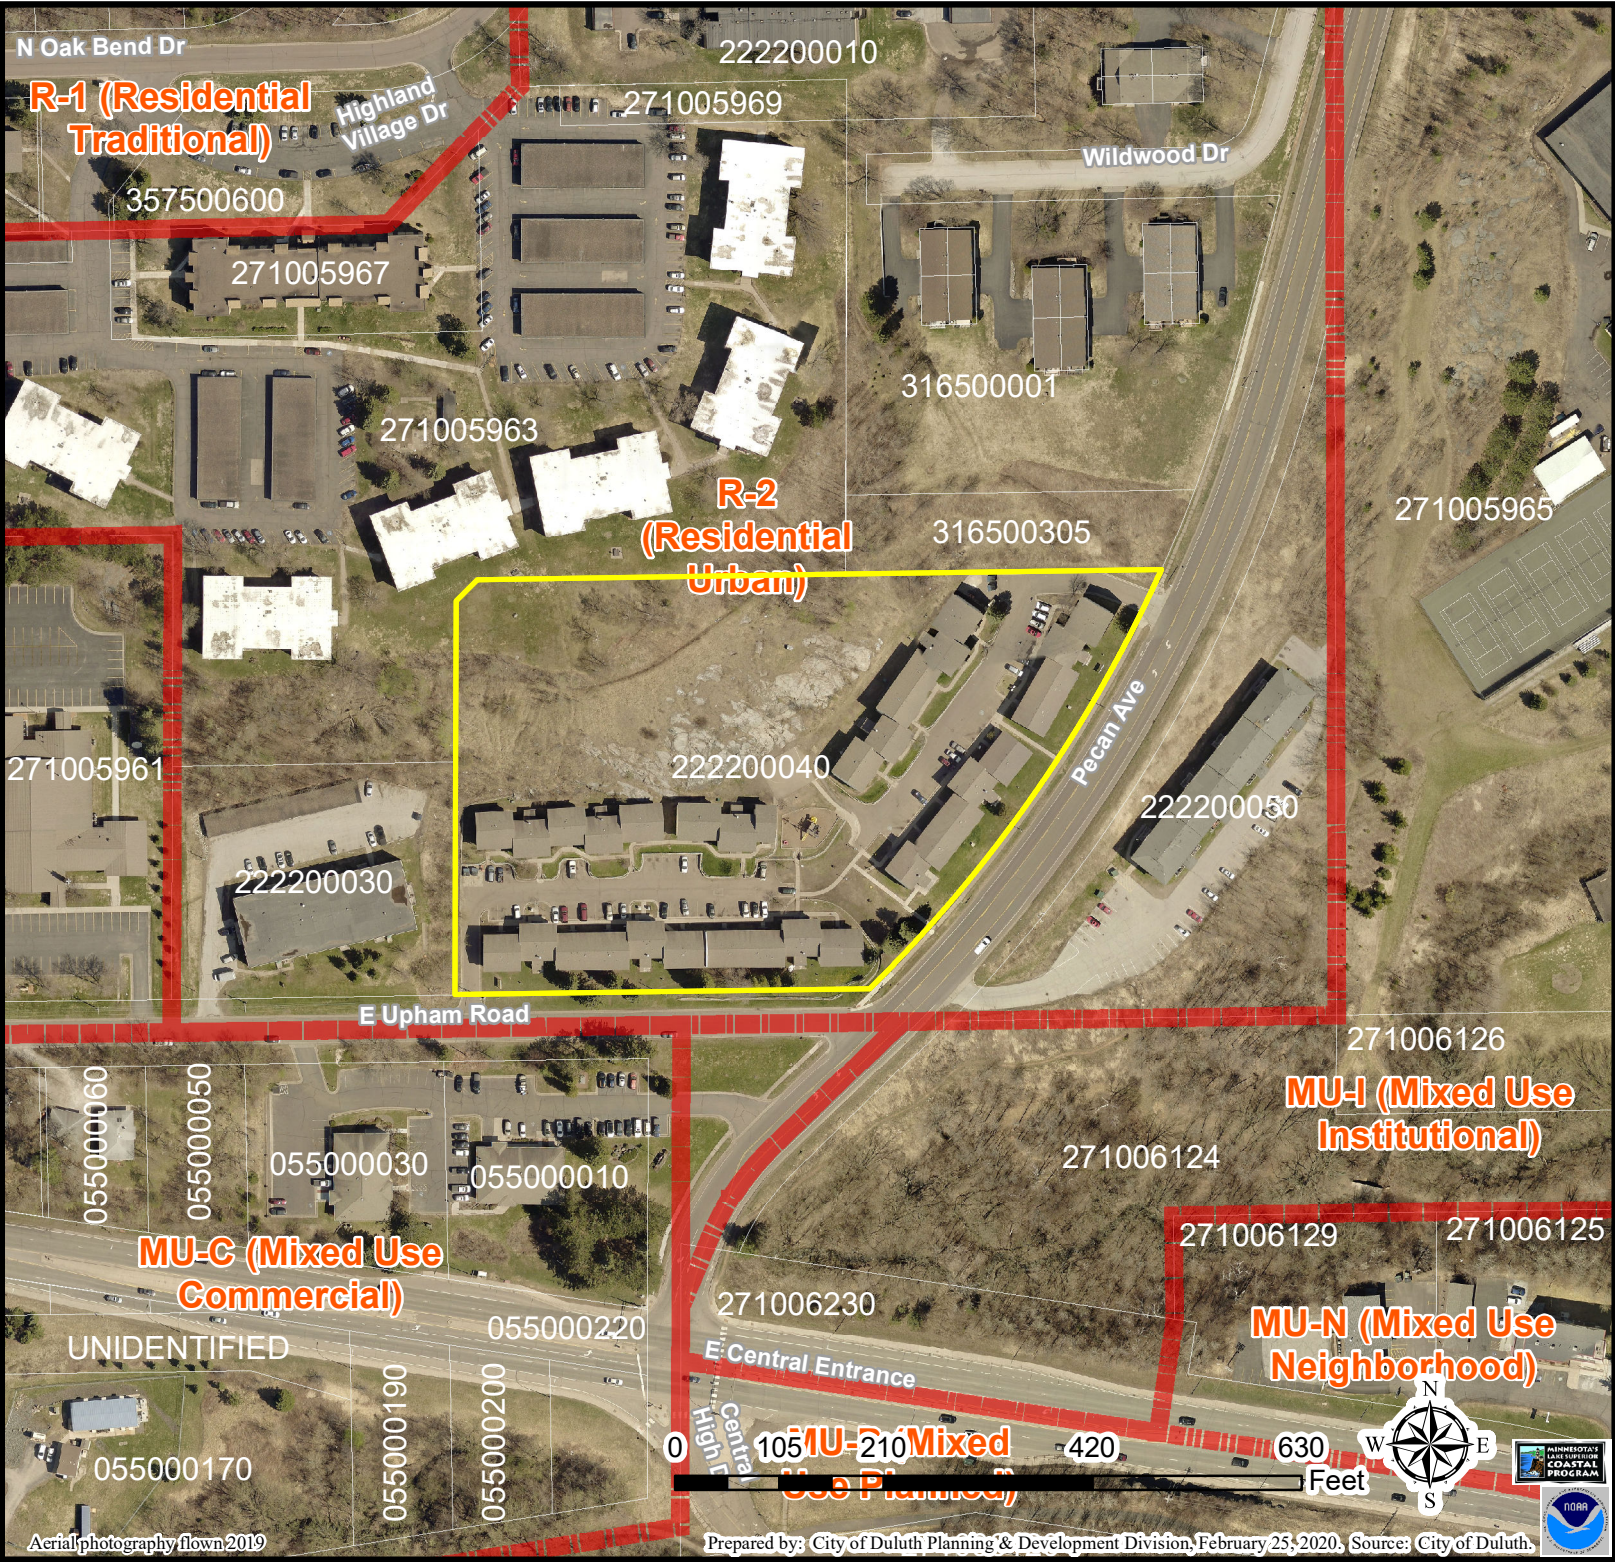

# Windwood Apartments Project Location Map

**Legend**

Zoning Boundaries

The City of Duluth has tried to ensure that the information contained in this map or electronic document is accurate. The City of Duluth makes no warranty or guarantee concerning the accuracy or reliability. This drawing/data is neither a legally recorded map nor a survey and is not intended to be used as one. The drawing/data is a compilation of records, information and data located in various City, County and State offices and other sources affecting the area shown and is to be used for reference purposes only. The City of Duluth shall not be liable for errors contained within this data provided or for any damages in connection with the use of this information contained within.

Aerial photography flown 2019

Prepared by: City of Duluth Planning & Development Division, February 25, 2020, Source: City of Duluth.