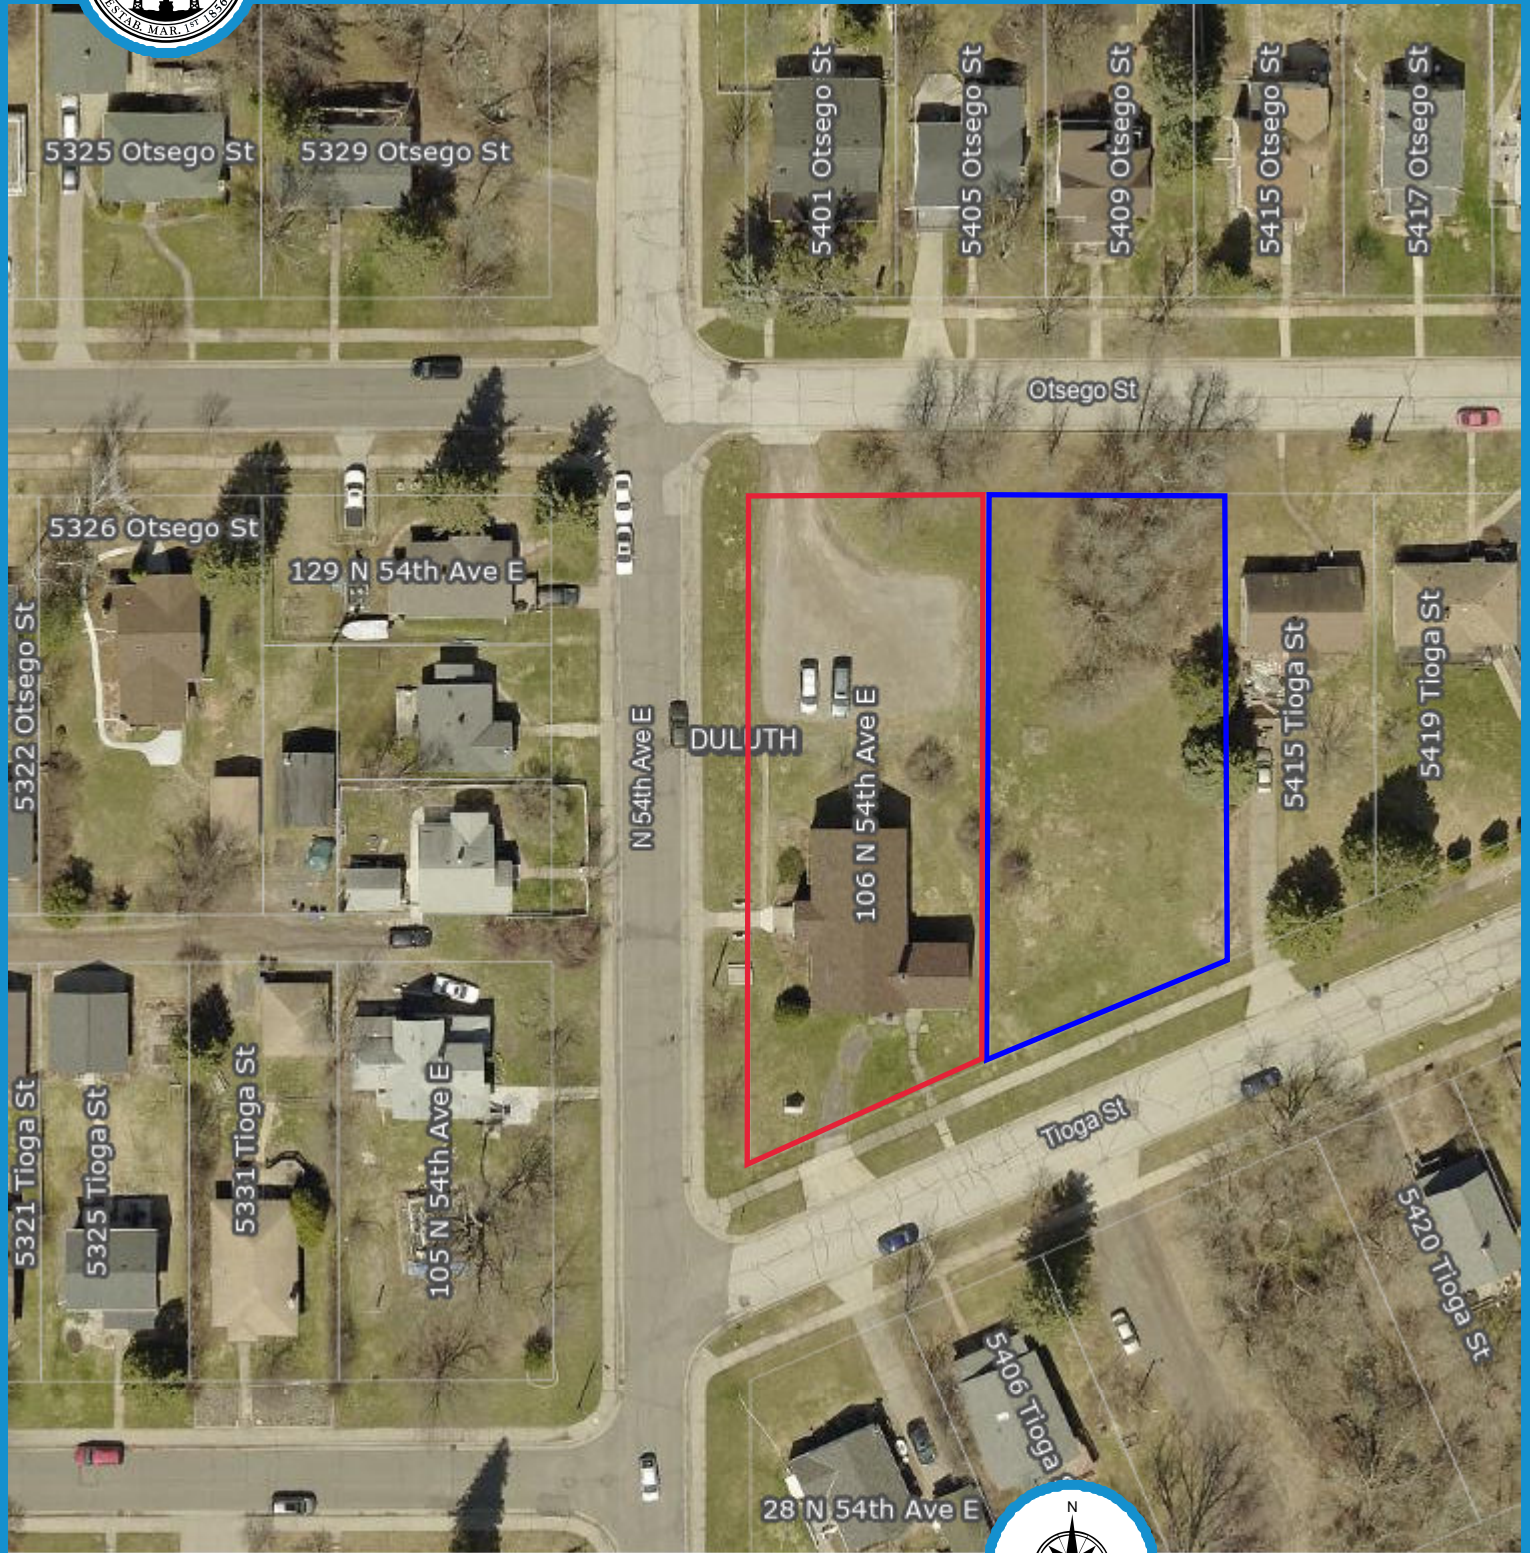

# EXHIBIT A

-  Property to Remain Designated as a Duluth Heritage Preservation Landmark
-  Property to be Released as a Duluth Heritage Preservation Landmark

County Land Explorer  
 St. Louis County [www.stlouiscountymn.gov/explorer](http://www.stlouiscountymn.gov/explorer) Minnesota

**Disclaimer**  
 This is a compilation of records as they appear in the Saint Louis County Offices affecting the area shown. This drawing is to be used only for reference purposes and the County is not responsible for any inaccuracies herein