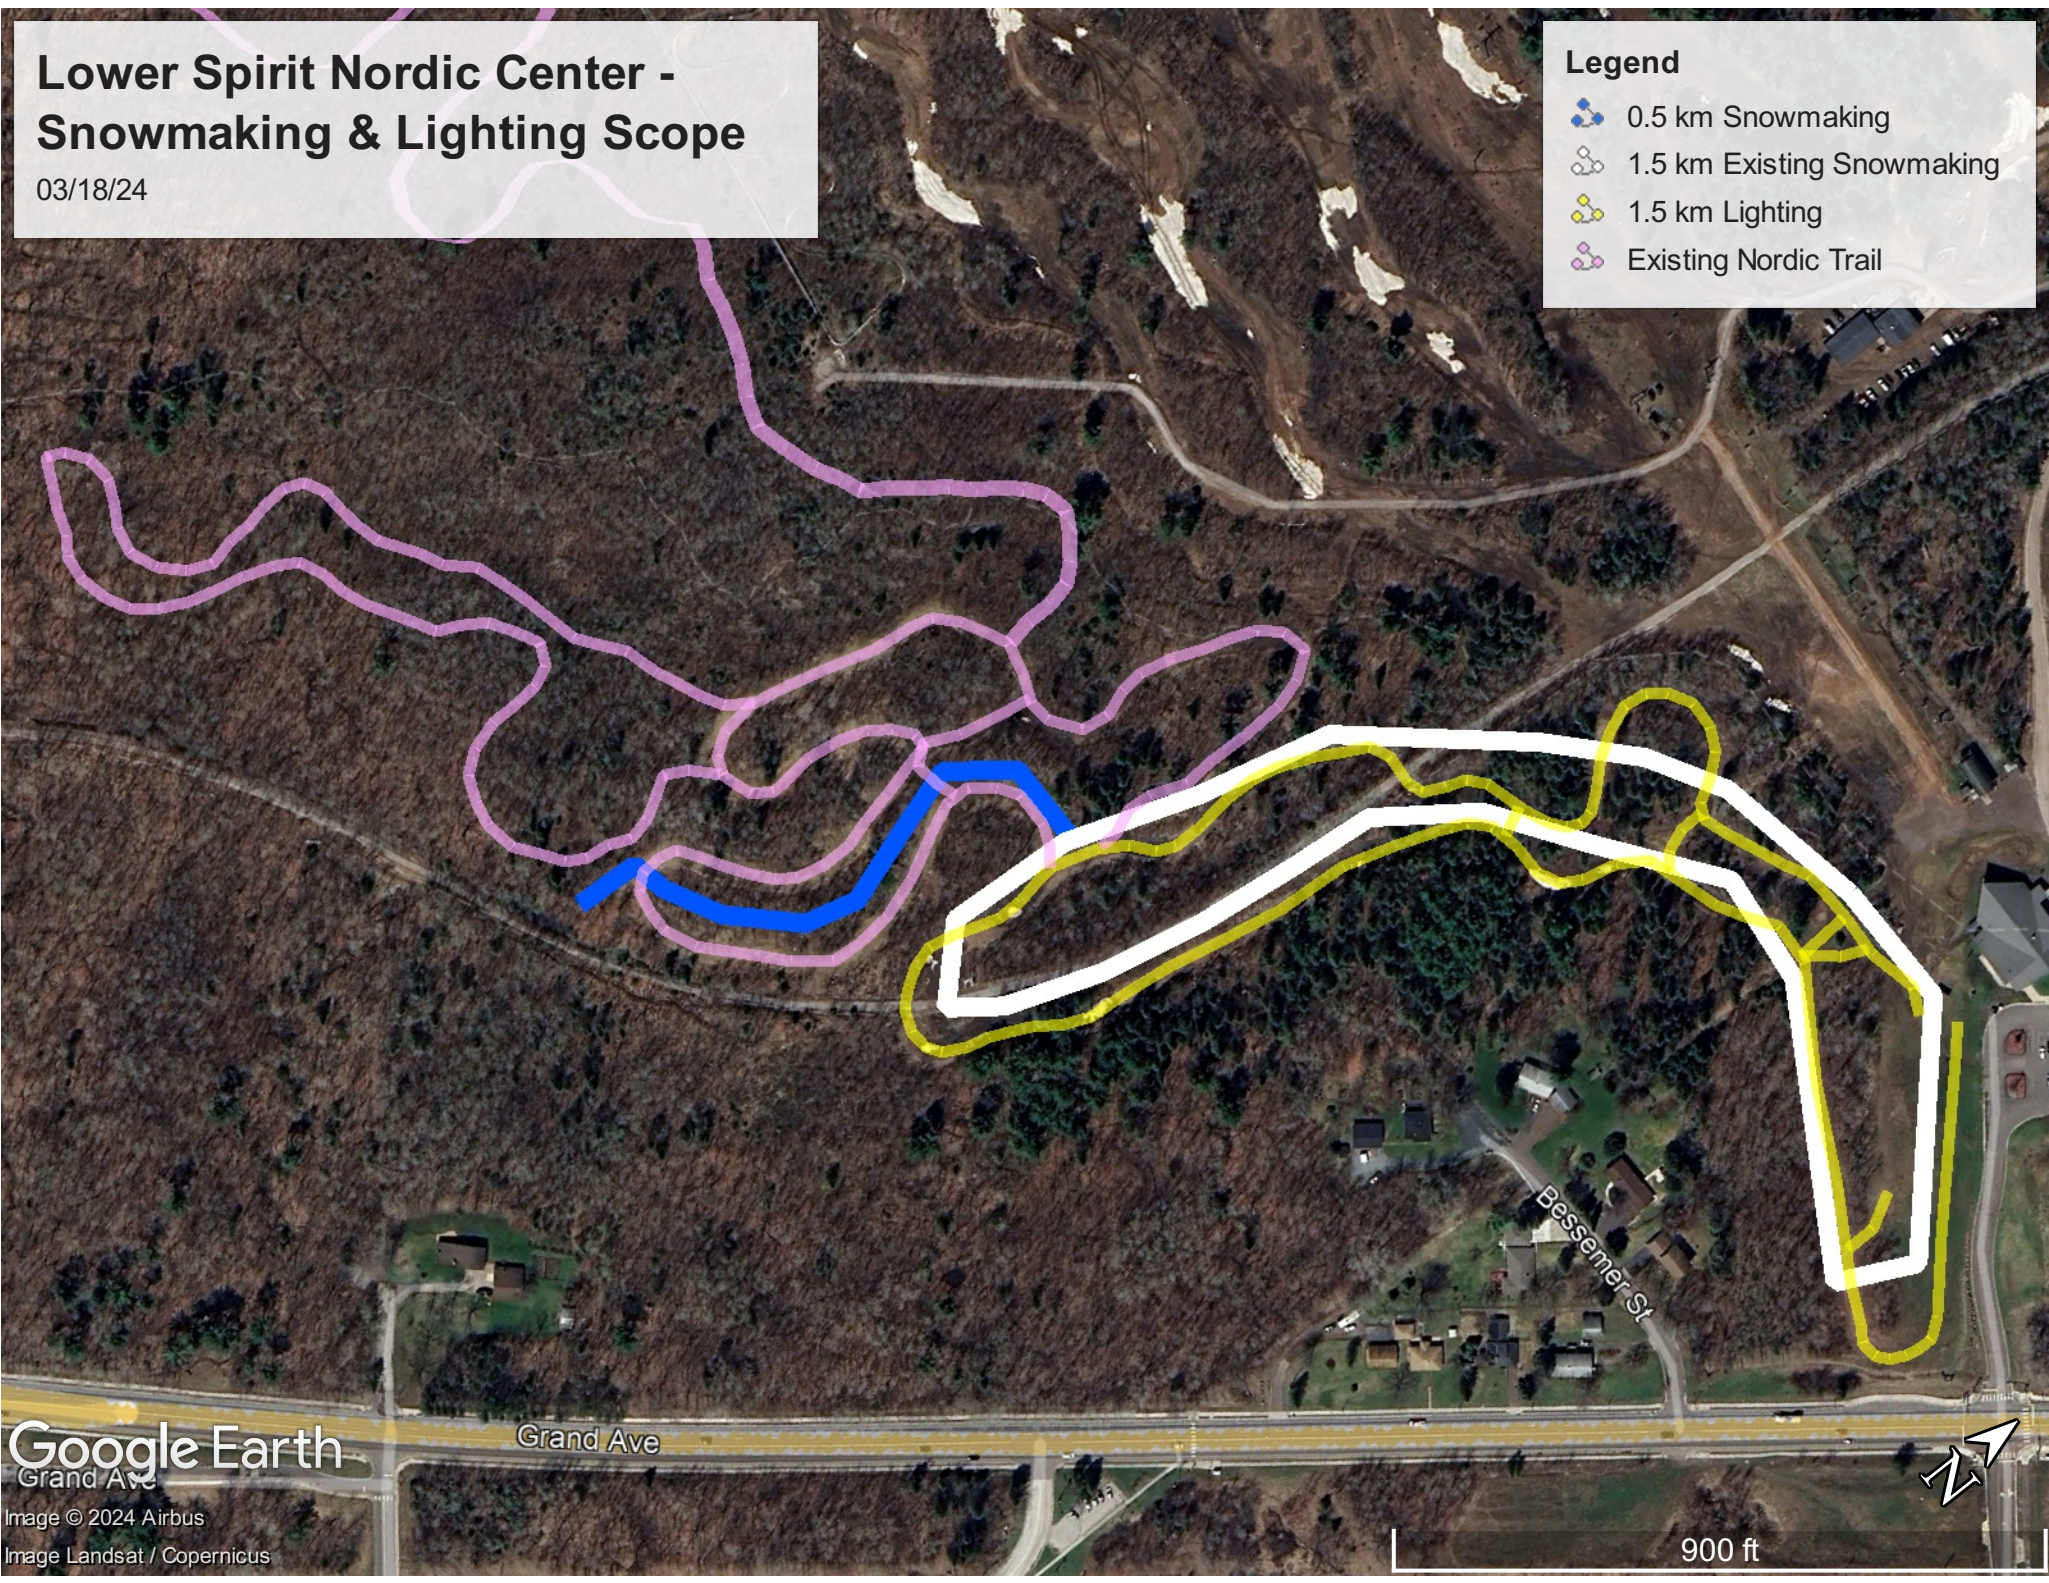

# Lower Spirit Nordic Center - Snowmaking & Lighting Scope

03/18/24

## Legend

-  0.5 km Snowmaking
-  1.5 km Existing Snowmaking
-  1.5 km Lighting
-  Existing Nordic Trail

Google Earth

Image © 2024 Airbus  
Image Landsat / Copernicus

Grand Ave

Bessemer St

900 ft