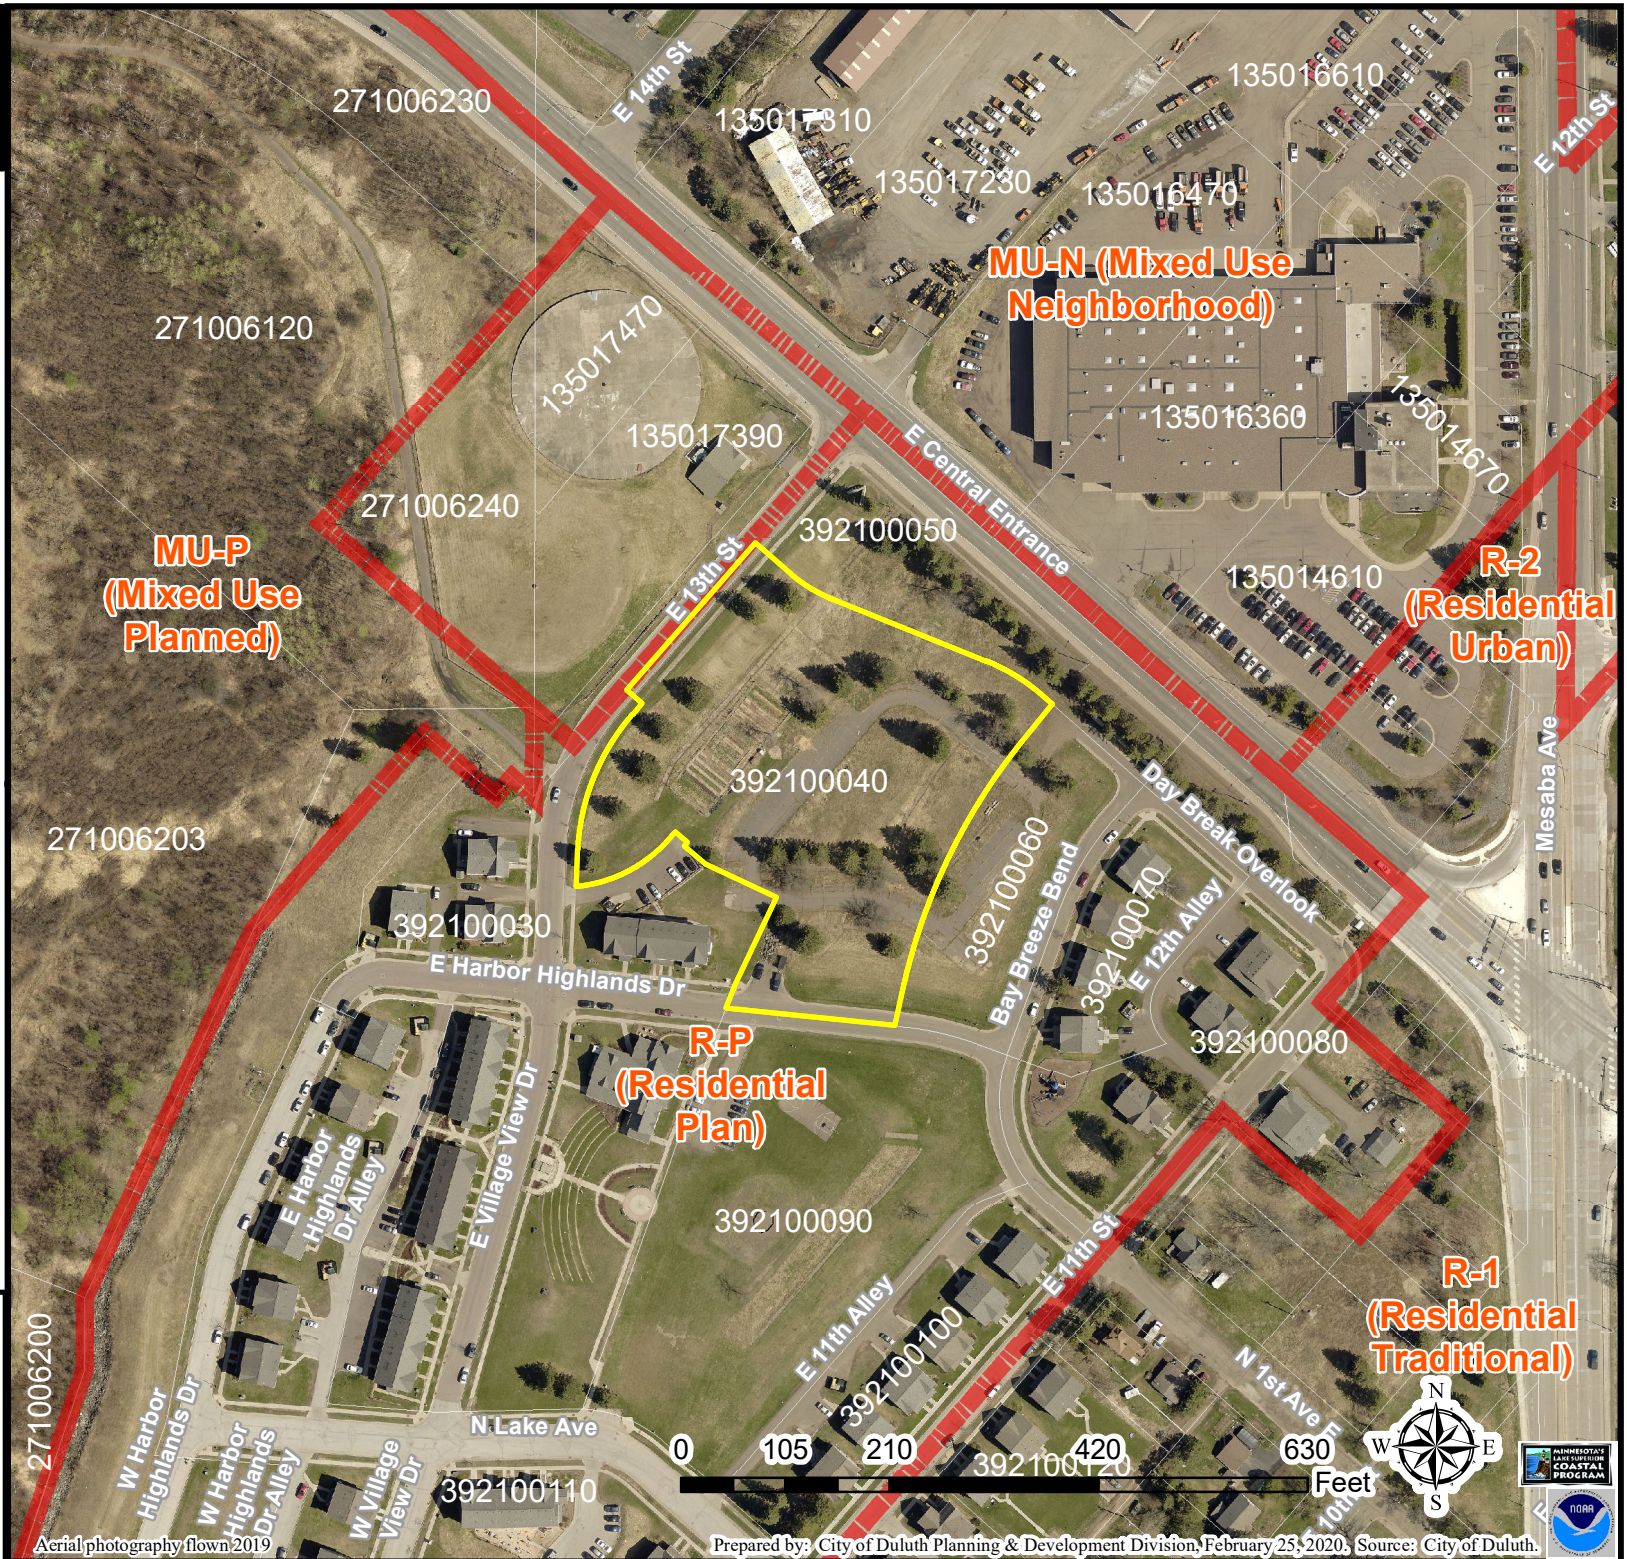

Harbor Highland Senior Living Location Map

Legend

Zoning Boundaries

The City of Duluth has tried to ensure that the information contained in this map or electronic document is accurate. The City of Duluth makes no warranty or guarantee concerning the accuracy or reliability. This drawing/data is neither a legally recorded map nor a survey and is not intended to be used as one. The drawing/data is a compilation of records, information and data located in various City, County and State offices and other sources affecting the area shown and is to be used for reference purposes only. The City of Duluth shall not be liable for errors contained within this data provided or for any damages in connection with the use of this information contained within.

Aerial photography flown 2019