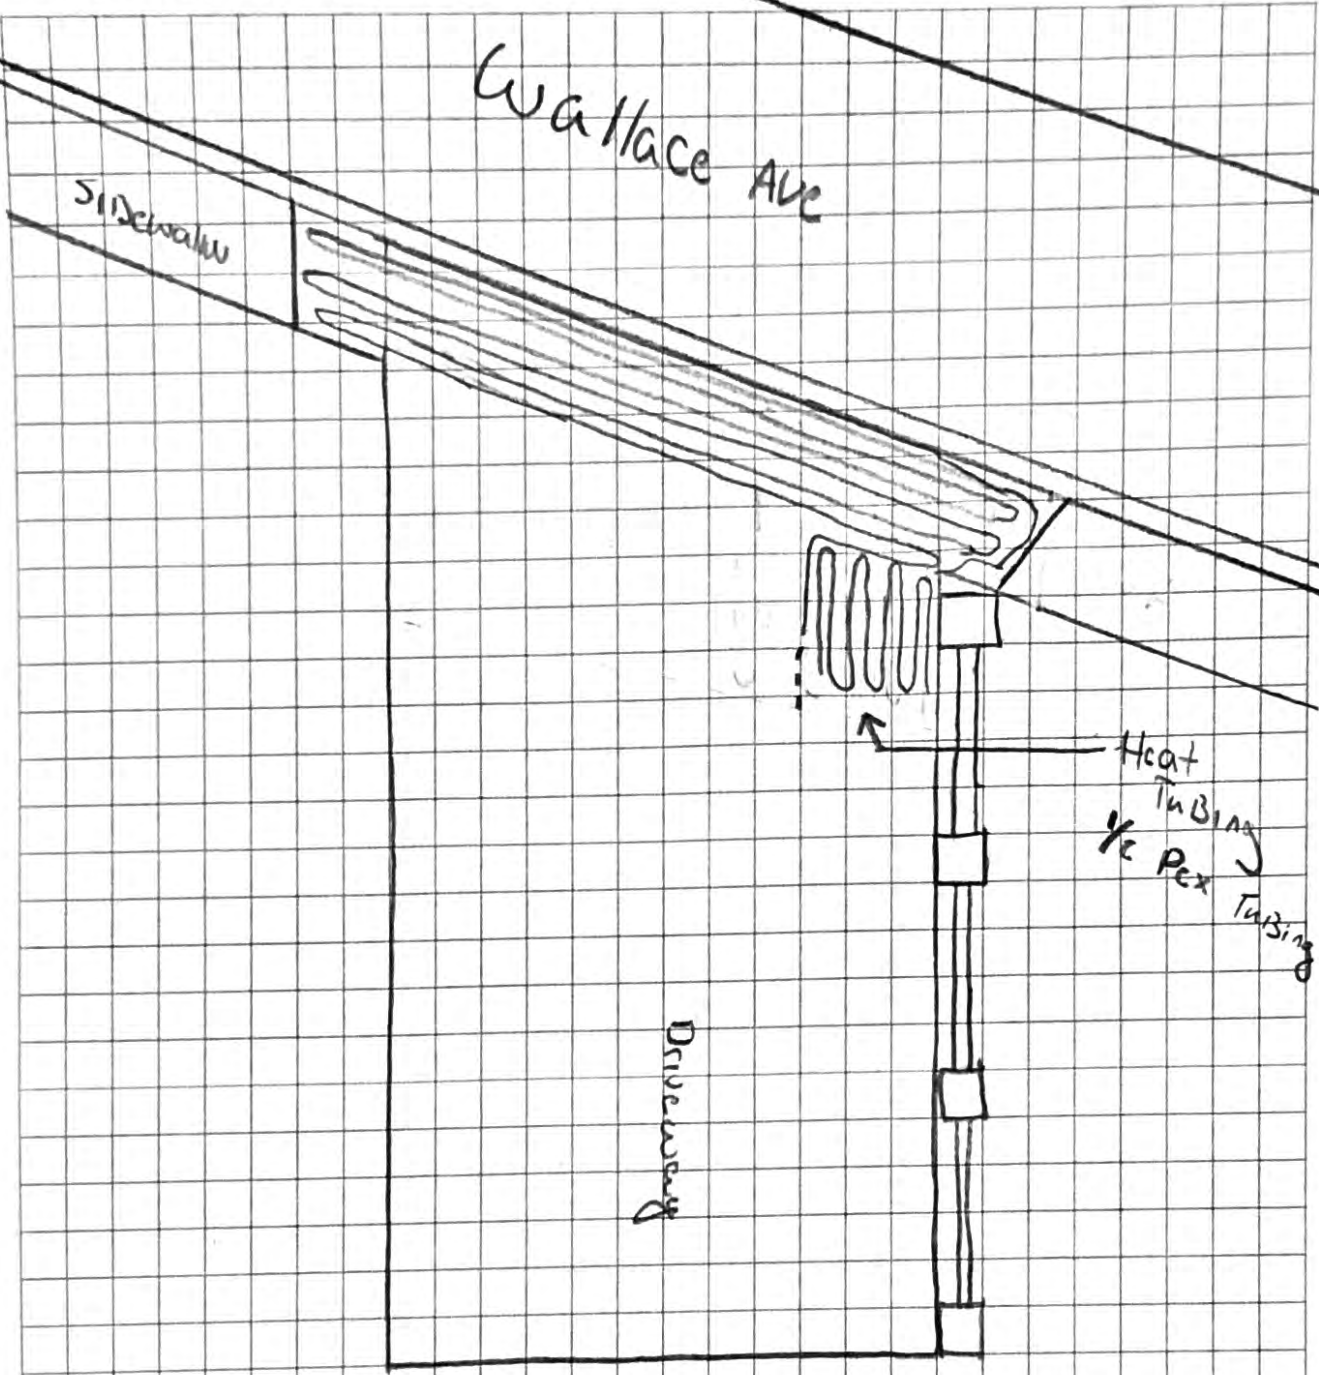

CURB

Wallace Ave

Sidewalk

Over Drive

Driveway

Heat Tubing
1/2 Pex Tubing

Pex Tubing

- Plastic Pex Tubing 1/2 inch Diameter
- Rhogard ultra 50% & 50% water
- Pipe runs into the sidewalk & stop at the curb