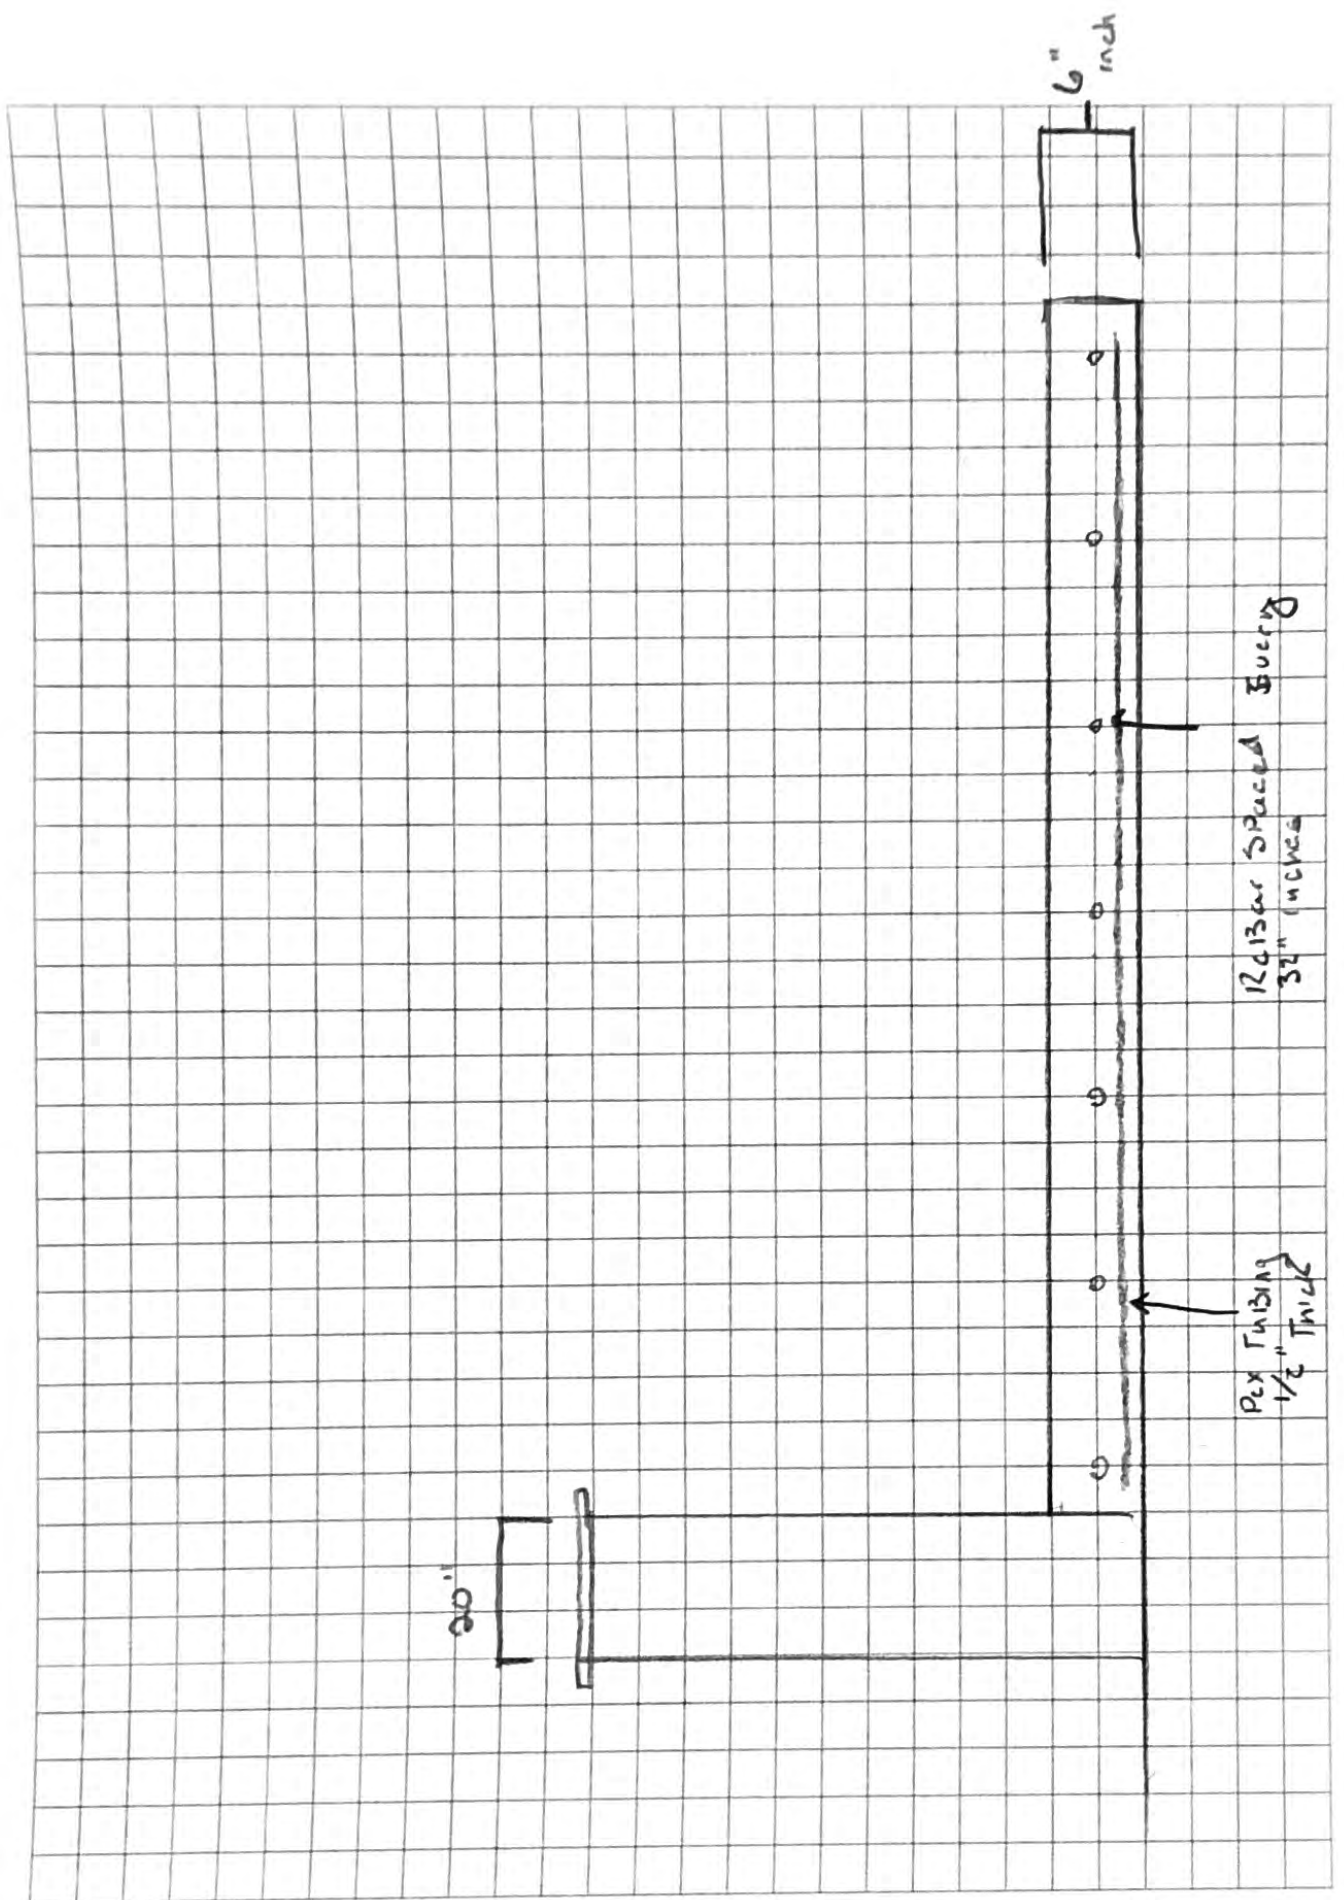

CURB

Wallace Ave

Sidewalk

Over Drive

Driveway

Heat Tubing
1/2 Pex Tubing

Pex Tubing

- Plastic Pex Tubing 1/2 inch Diameter
- Rhogard ultra 50% & 50% water
- Pipe runs into the sidewalk & stop at the curb

Cross Section

Elevation

E 5th St

Johnston
Mason
• (218) 523-7272
www.johnstonmason.com
Your All Service Experts