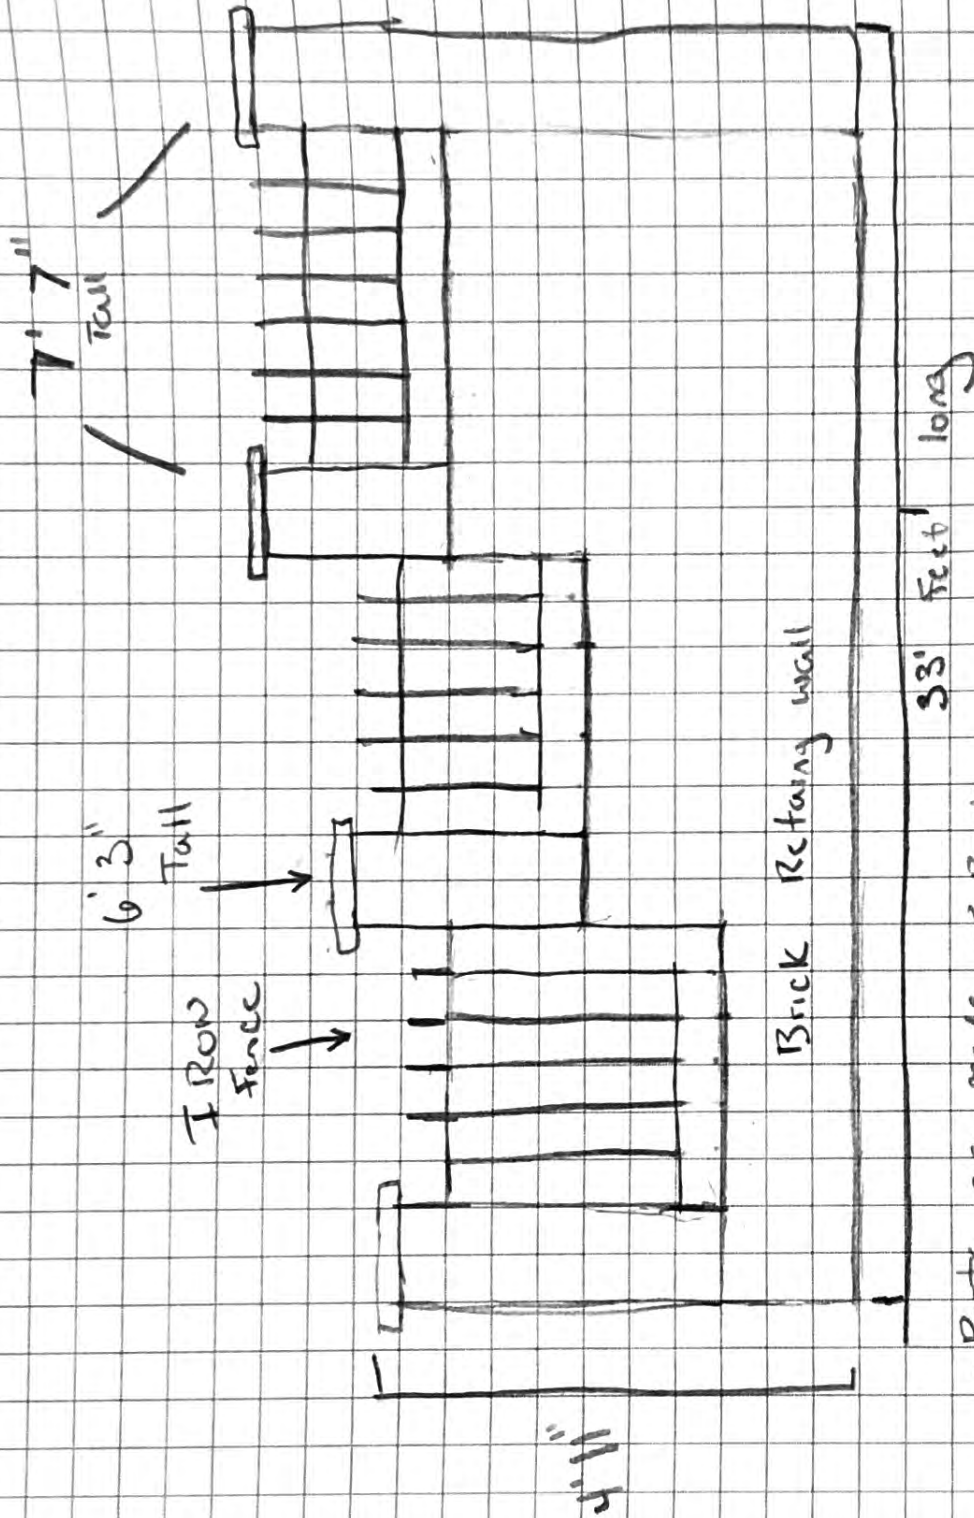

CURB

Wallace Ave

Sidewalk

Over Drive

Driveway

Heat Tubing
1/2 Pex Tubing

Pex Tubing

- Plastic Pex Tubing 1/2 inch Diameter
- Rhogard ultra 50% & 50% water
- Pipe runs into the sidewalk & stop at the curb

Cross Section

Elevation

E 5th St

Johnston
Mason
• (218) 523-7272
www.johnstonmason.com
Your All Service Experts