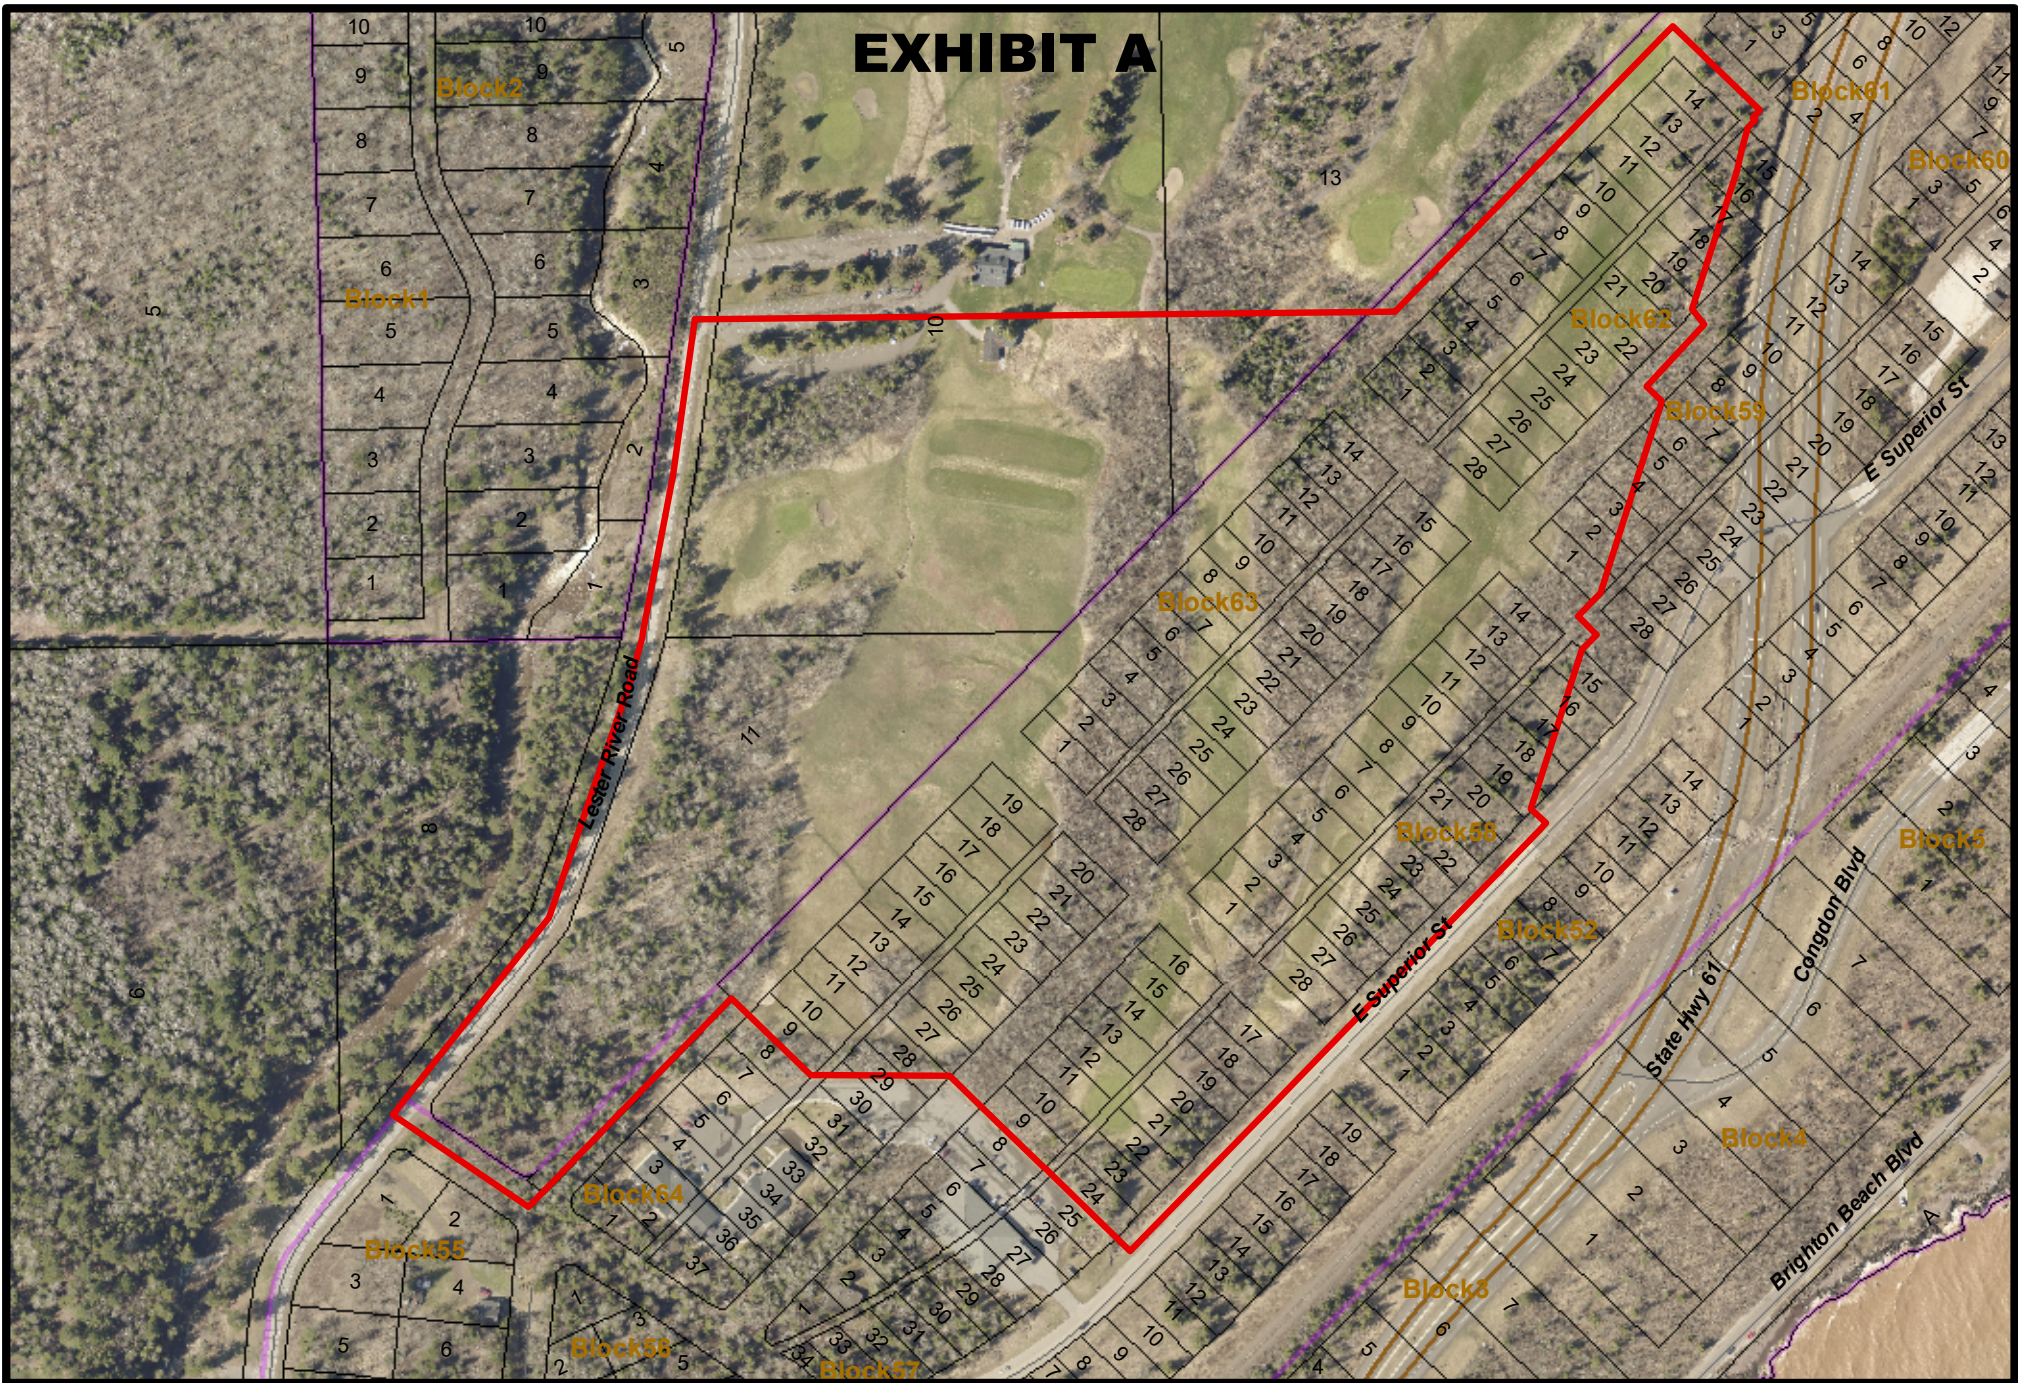

EXHIBIT A

The City of Duluth requires that this map/data not be redistributed to any party in whole or in part, including any derivative works of products generated by combining the data with other data, unless authorized by the City of Duluth GIS office.

Lester Park Golf Course

Subject Property

0 345 690 Feet

Printed Date: 7/1/2019