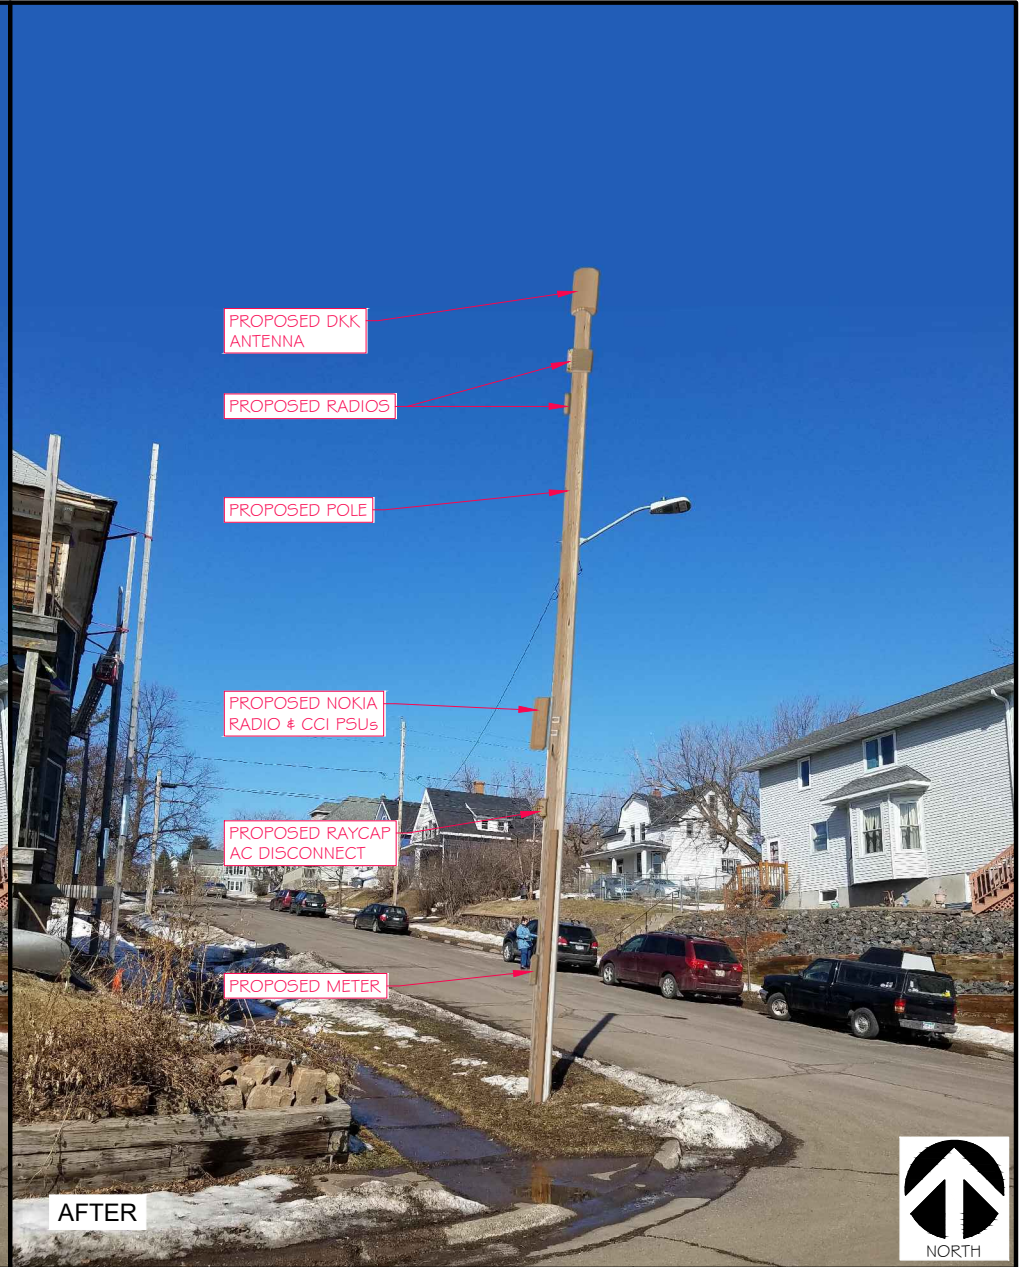

AFTER

SHEET TITLE:

PHOTO RENDERING/SIMULATION - LOOKING NORTH

PROJECT TITLE:

MRUMWO22372 (14810151)

PROJECT NUMBER:

49915

PROJECT LOCATION:

629 E 5TH STREET, DULUTH, MN 55805

RAMAKER
employee-owned

(608) 643-4100 www.ramaker.com