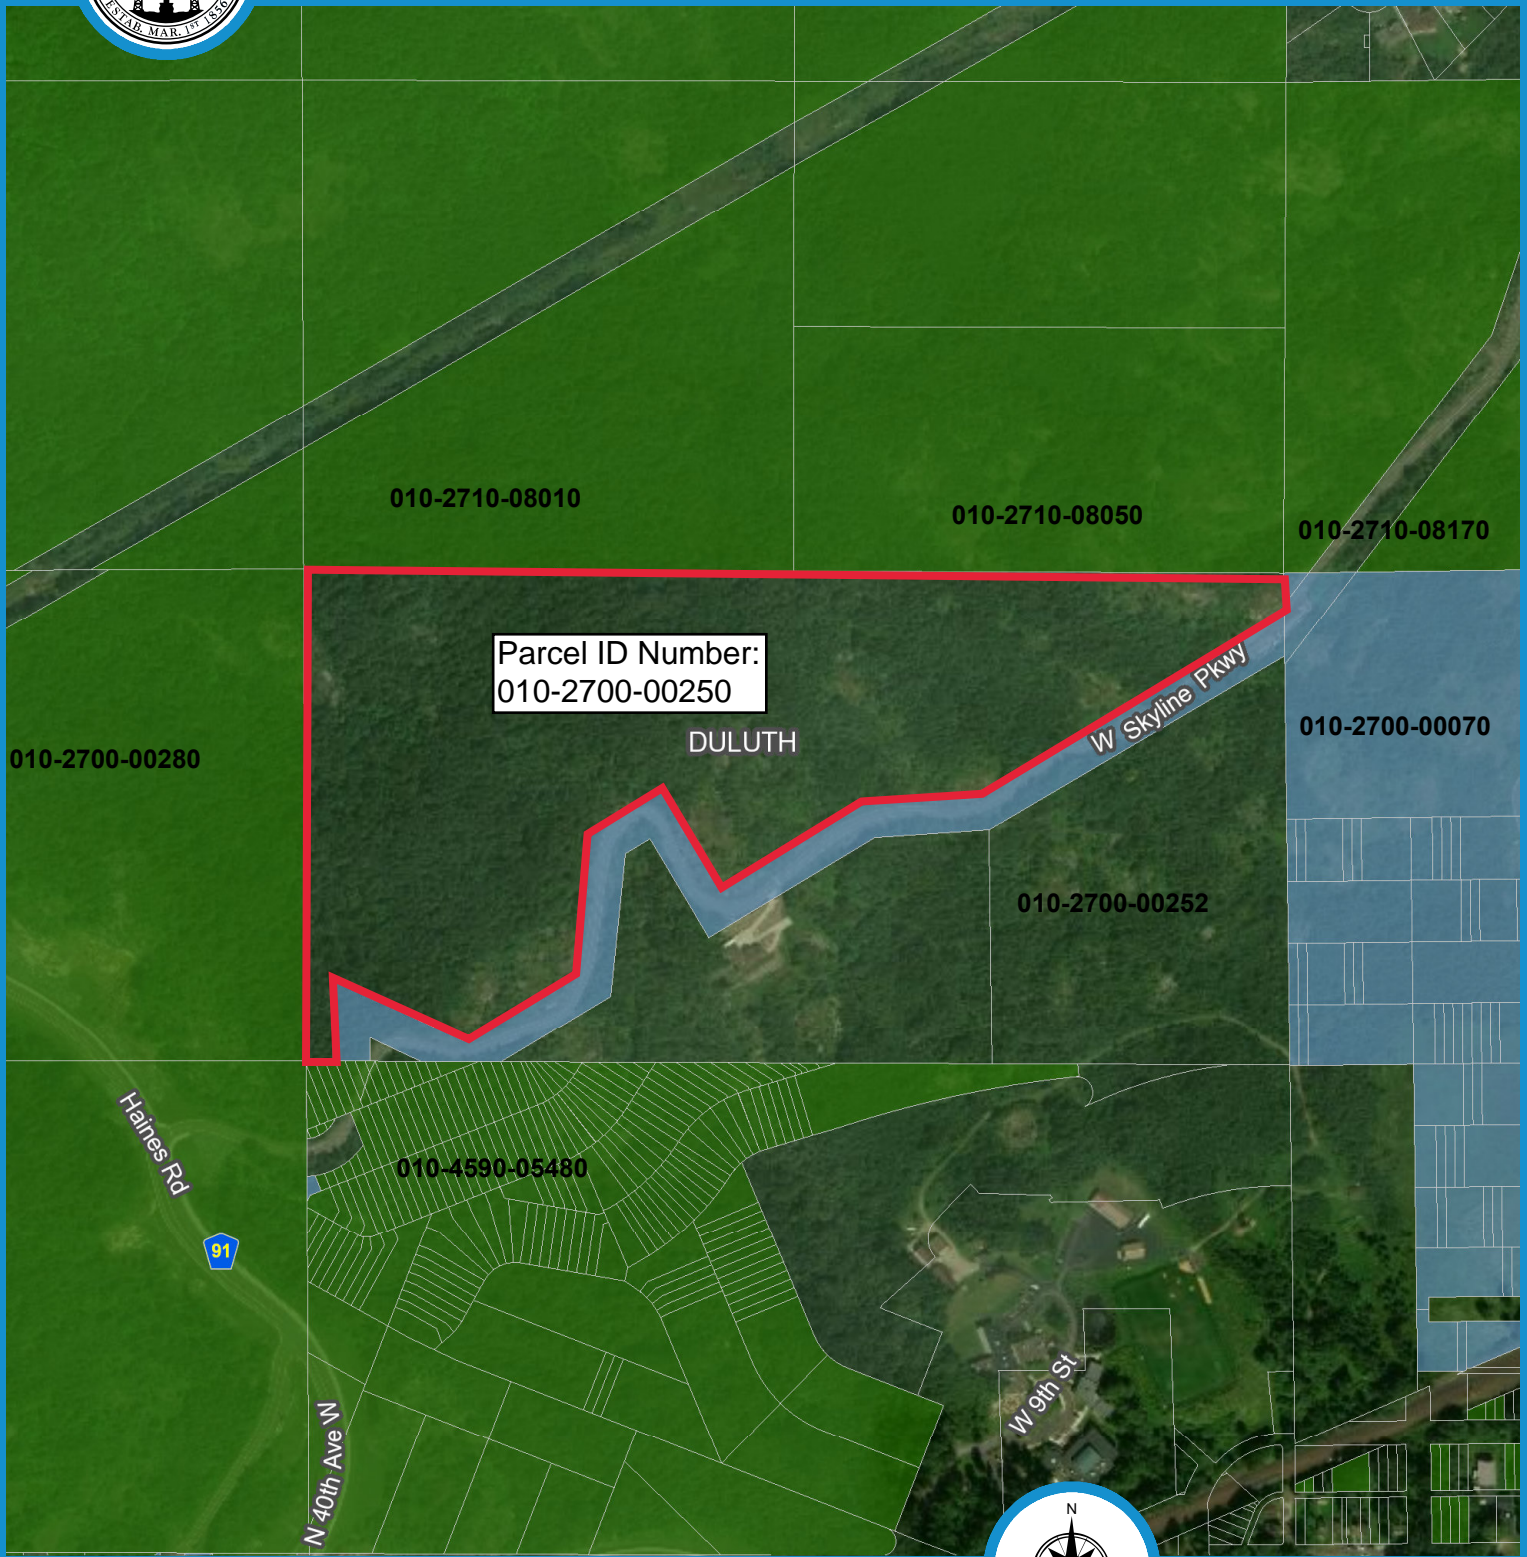

County Land Explorer

St. Louis County, Minnesota

Parcel ID Number:
010-2700-00250

DULUTH

W Skyline Pkwy

Haines Rd

91

N 40th Ave W

W 9th St

Skyline Parcel - Acquisition

City of Duluth Parks

St. Louis County www.stlouiscountymn.gov/explorer Minnesota

Disclaimer

This is a compilation of records as they appear in the Saint Louis County Offices affecting the area shown. This drawing is to be used only for reference purposes and the County is not responsible for any inaccuracies herein