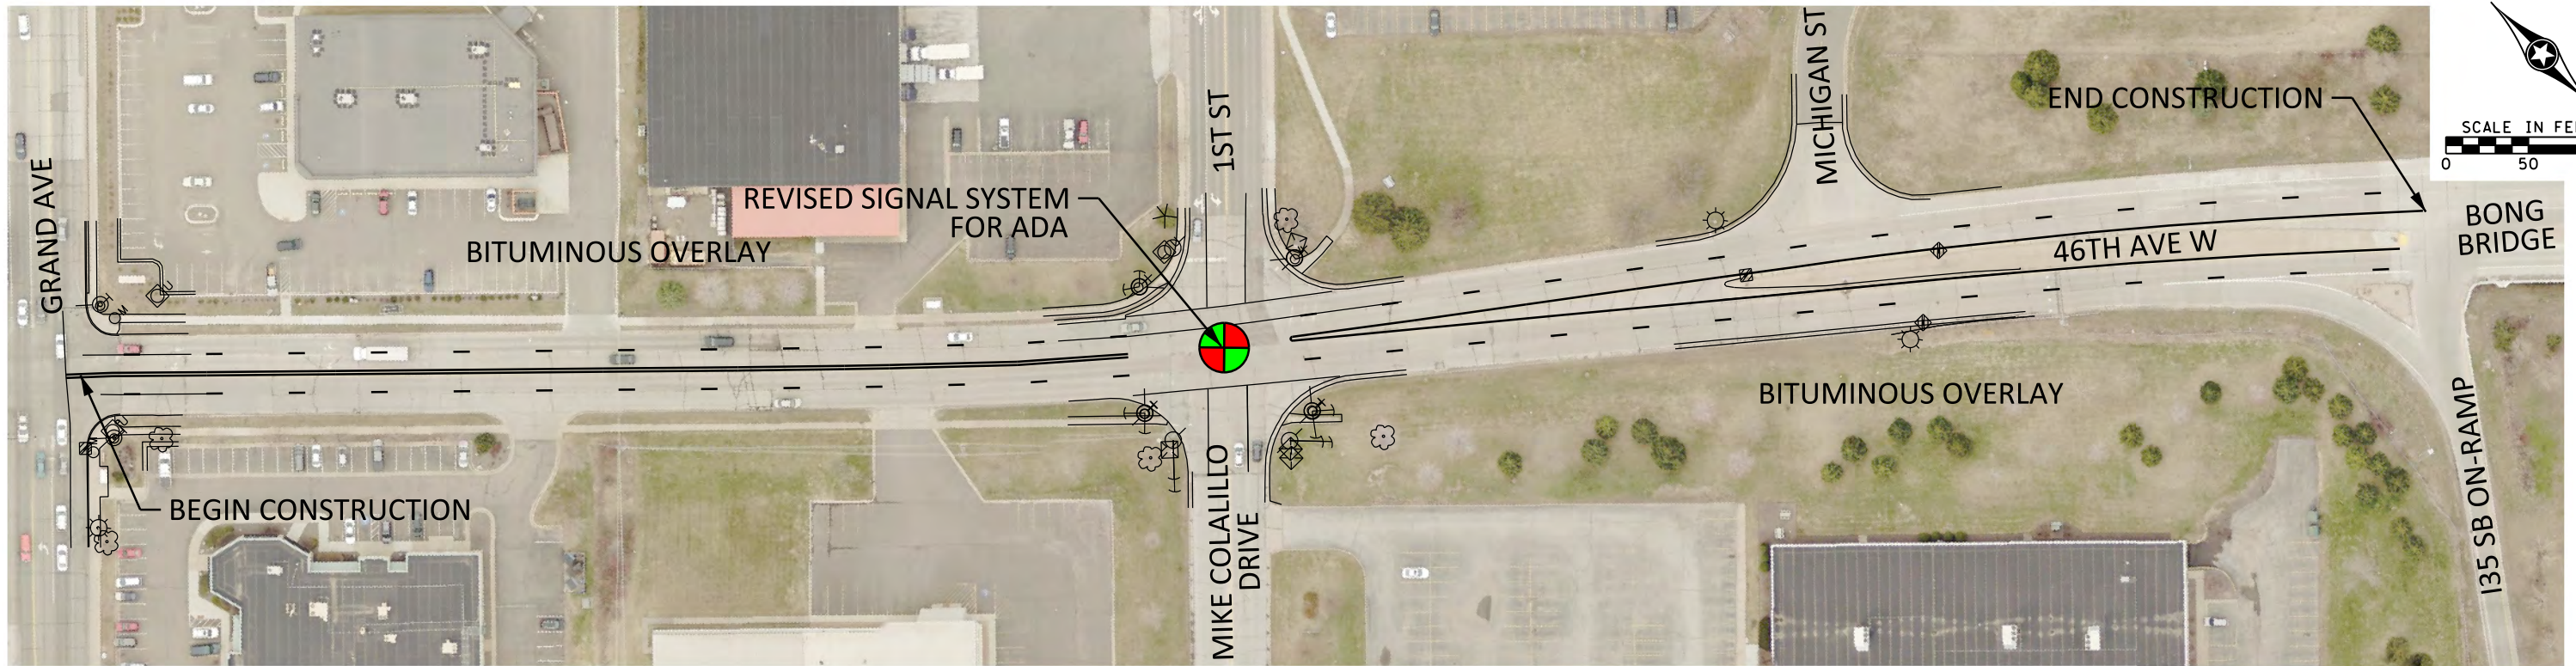

Garfield Avenue  
6982-328 Final Layout

Date: Printed: 1/3/2019  
WSB Filename: K:\05522-100\Cad\Plan\Stripping Plan\05522-100\_stp.dgn

Garfield Avenue  
6982-328 Final Layout

Date: Printed: 1/3/2019  
WSB Filename: K:\05522-100\Cad\Plan\Striping Plan\05522-100\_stp.dgn

Railroad Street  
6982-328 Final Layout

Railroad Street  
6982-328 Final Layout

Date: Printed: 1/3/2019  
WSB Filename: K:\05522-100\Cad\Plan\Striping Plan\05522-100\_stp.dgn

Date: Printed: 1/3/2019  
 WSB Filename: K:\05522-100\Cad\Plan\Striping Plan\05522-100\_stp.dgn

**S 27th Avenue W**  
**6982-328 Final Layout**

46th Avenue W  
6982-328 Final Layout