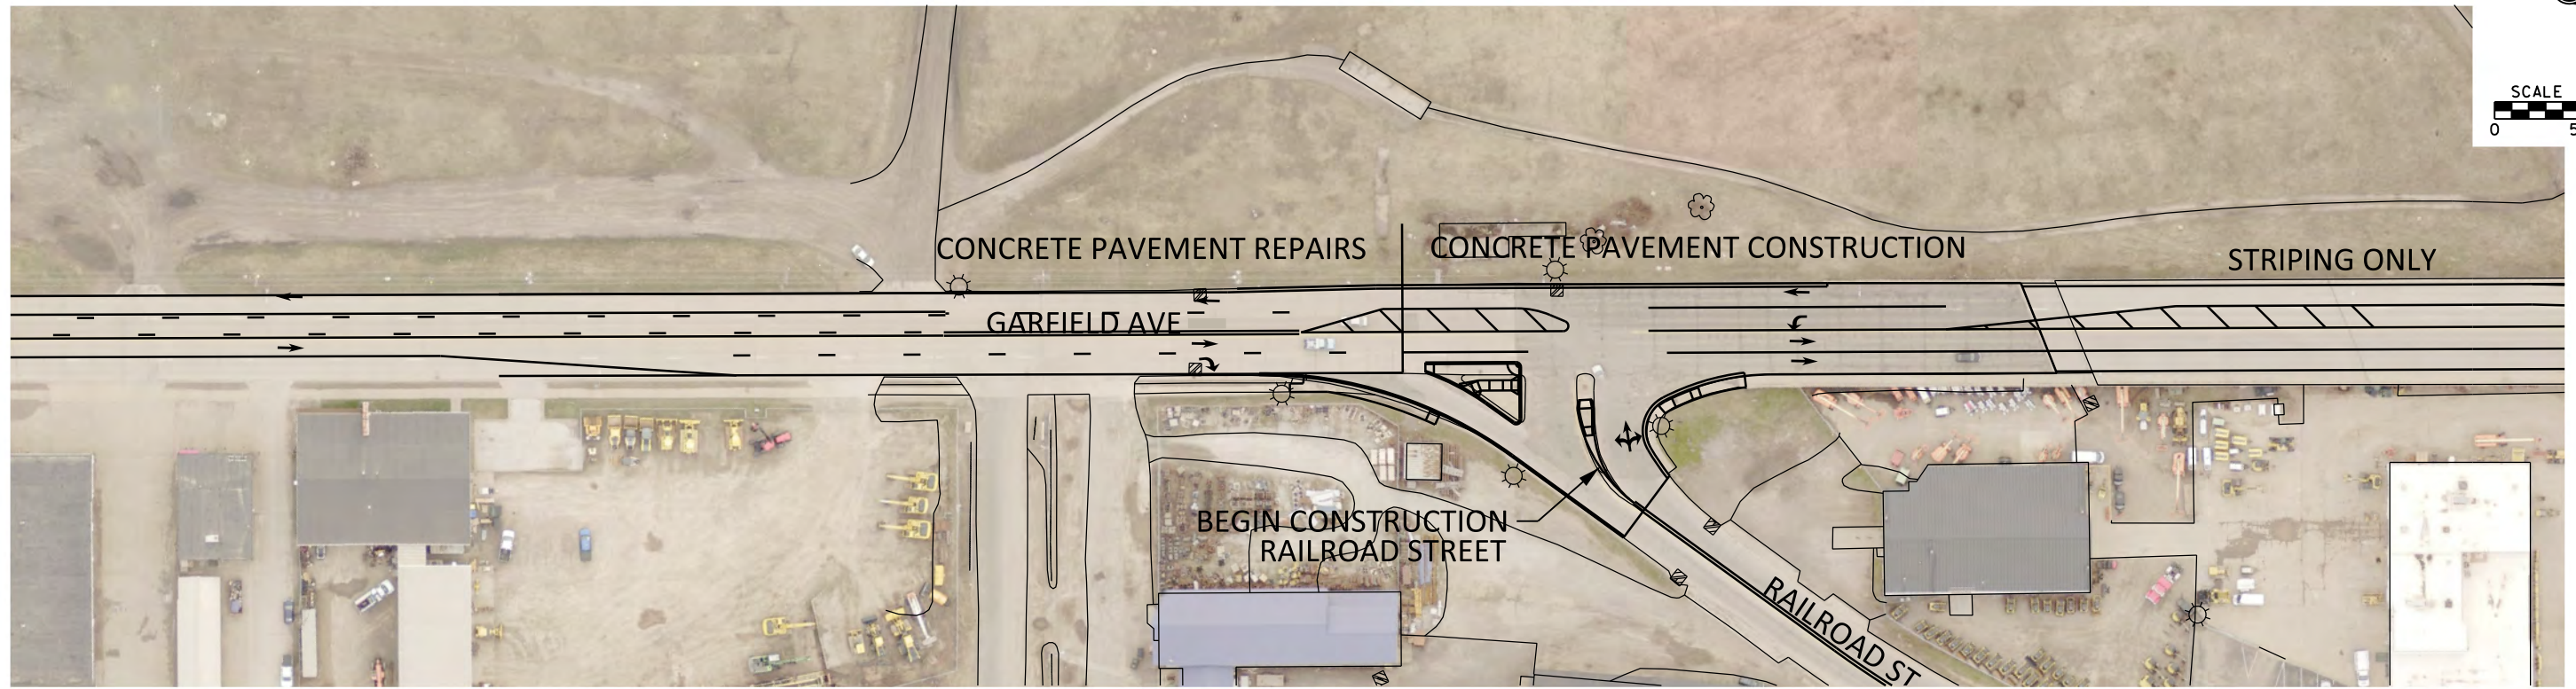

Garfield Avenue
6982-328 Final Layout