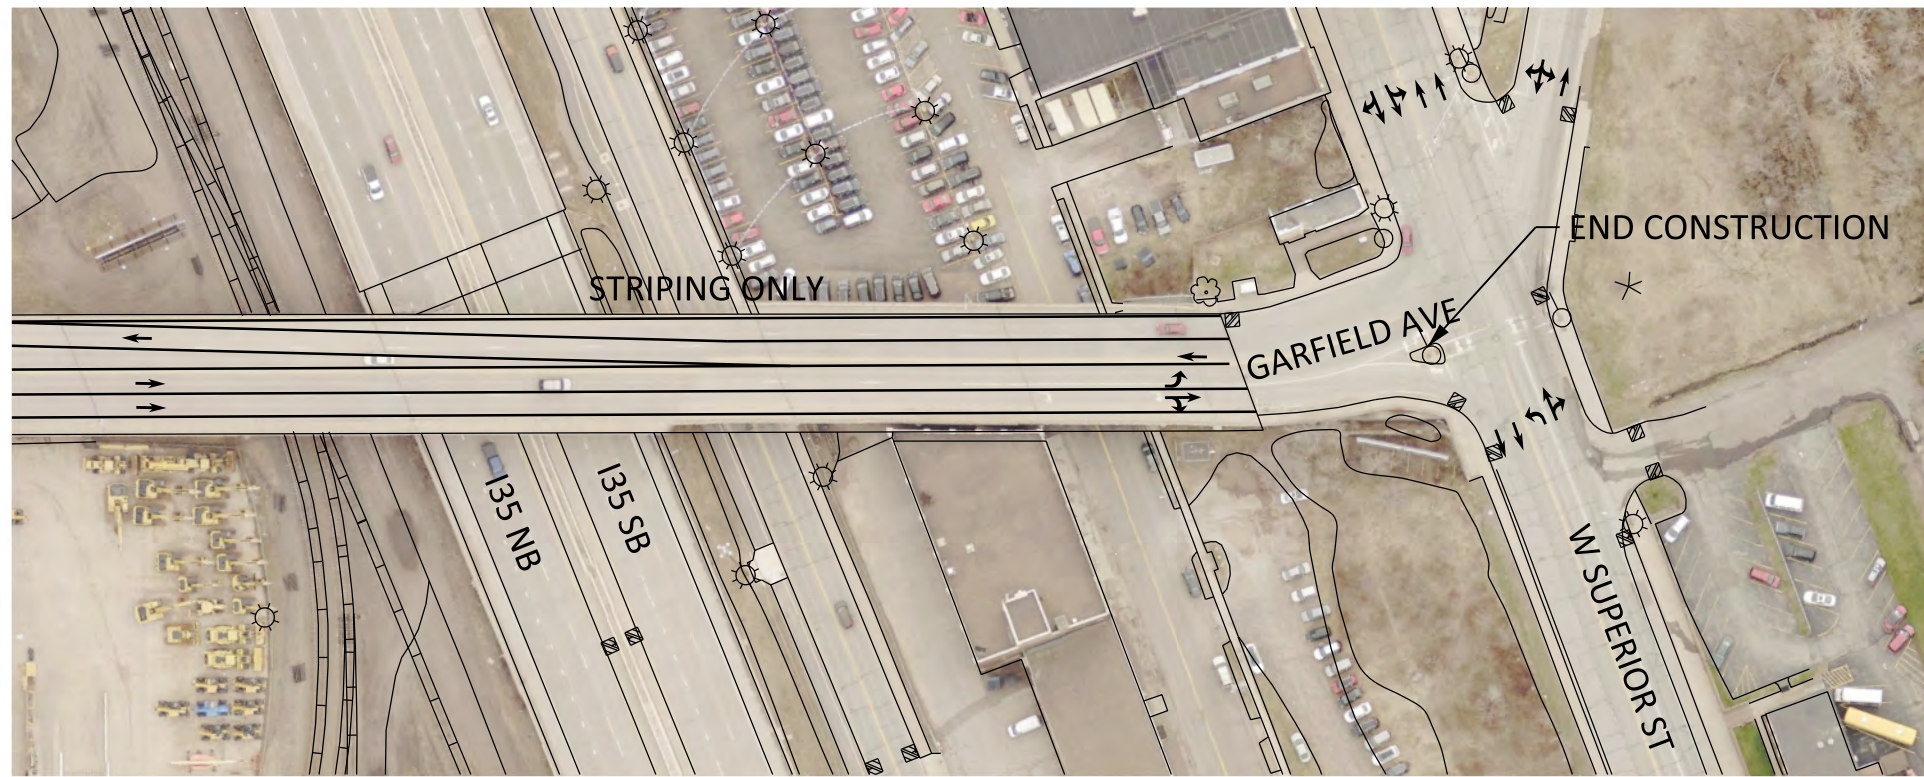

Garfield Avenue
6982-328 Final Layout