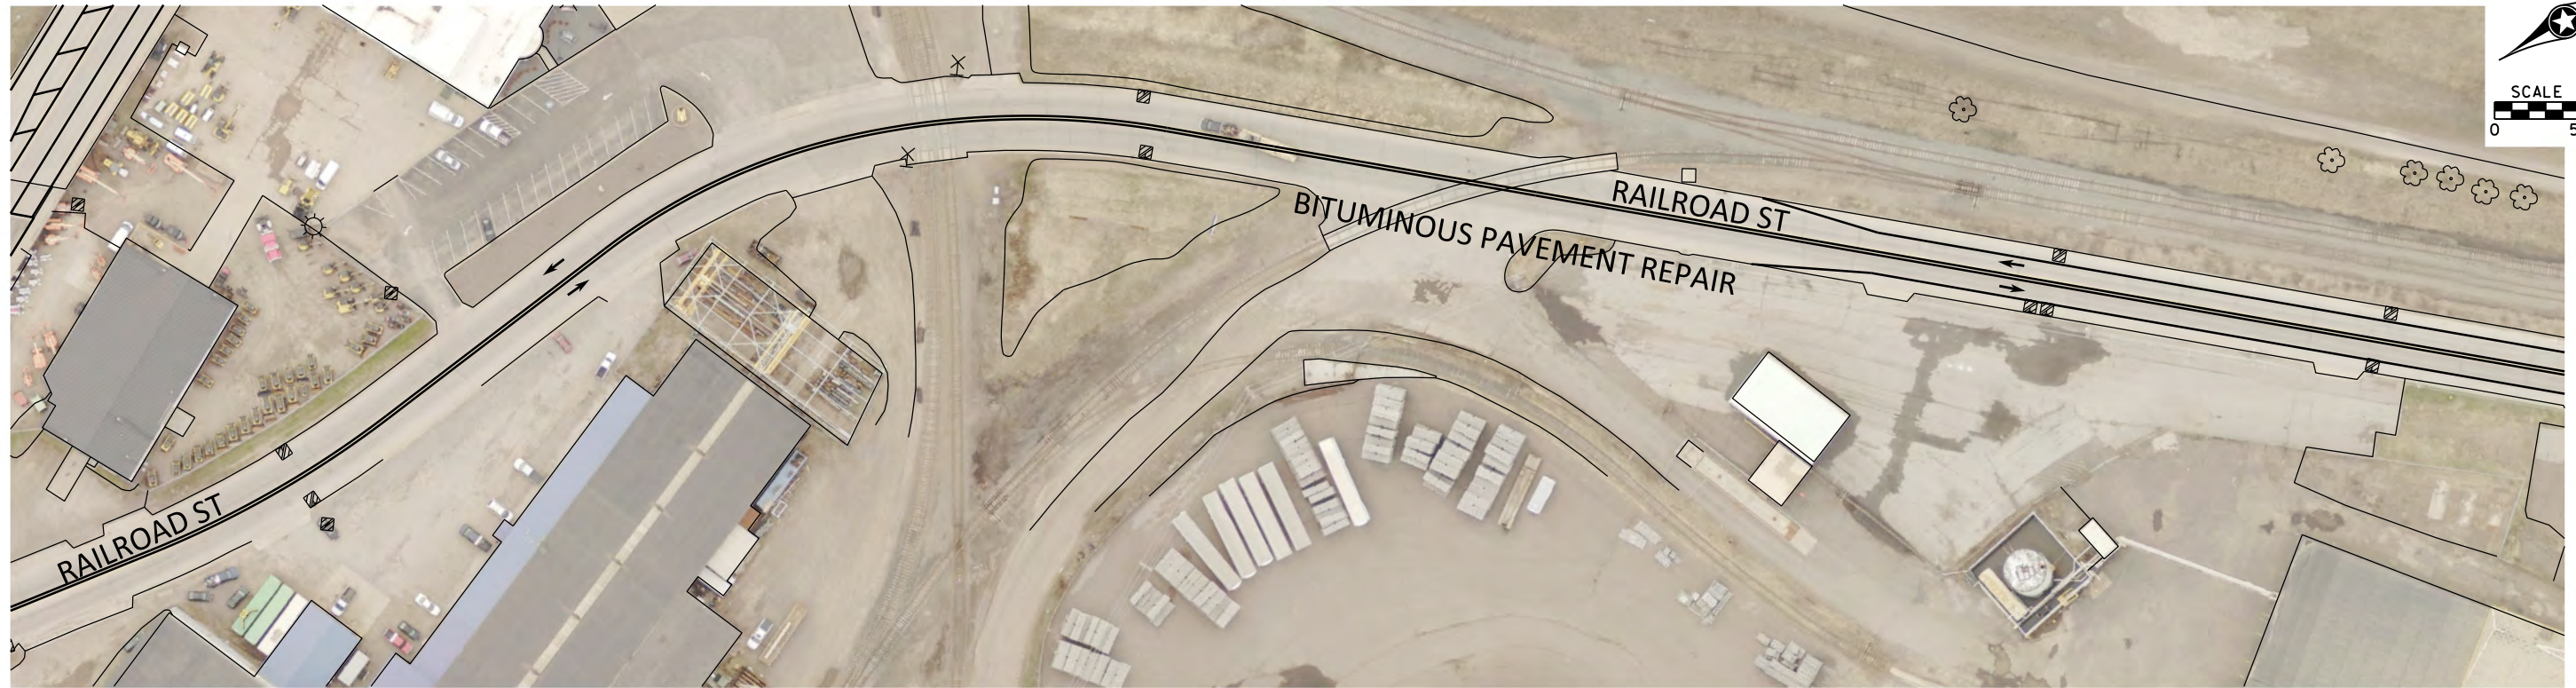

Garfield Avenue  
6982-328 Final Layout

Date: Printed: 1/3/2019  
WSB Filename: K:\05522-100\Cad\Plan\Stripping Plan\05522-100\_stp.dgn

Garfield Avenue  
6982-328 Final Layout

Date: Printed: 1/3/2019  
WSB Filename: K:\05522-100\Cad\Plan\Striping Plan\05522-100\_stp.dgn

Railroad Street  
6982-328 Final Layout

Railroad Street  
6982-328 Final Layout

Date: Printed: 1/3/2019  
WSB Filename: K:\05522-100\Cad\Plan\Striping Plan\05522-100\_stp.dgn

Date: Printed: 1/3/2019  
 WSB Filename: K:\05522-100\Cad\Plan\Striping Plan\05522-100\_stp.dgn

**S 27th Avenue W**  
**6982-328 Final Layout**

46th Avenue W  
6982-328 Final Layout