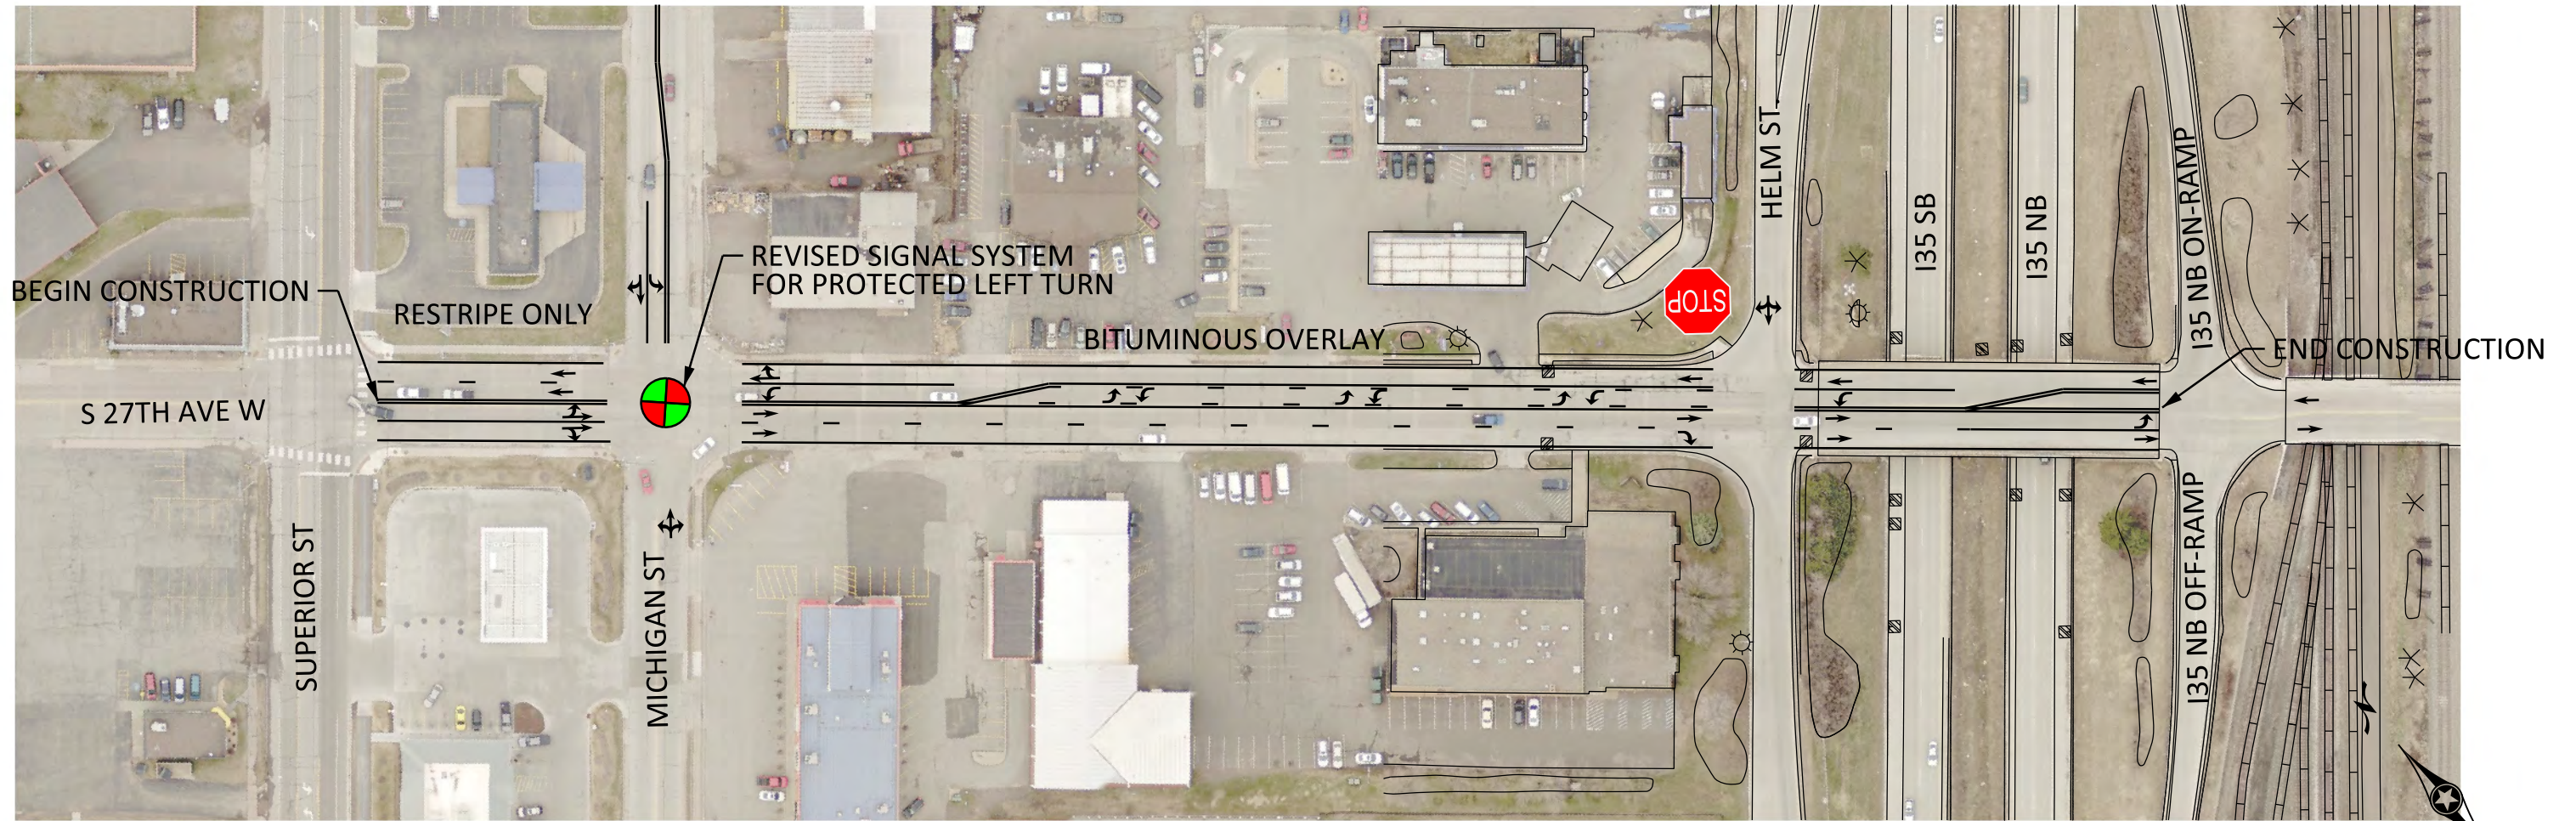

Garfield Avenue  
6982-328 Final Layout

Date: Printed: 1/3/2019  
WSB Filename: K:\05522-100\Cad\Plan\Stripping Plan\05522-100\_stp.dgn

Garfield Avenue  
6982-328 Final Layout

Date: Printed: 1/3/2019  
WSB Filename: K:\05522-100\Cad\Plan\Striping Plan\05522-100\_stp.dgn

Railroad Street  
6982-328 Final Layout

Railroad Street  
6982-328 Final Layout

Date: Printed: 1/3/2019  
WSB Filename: K:\05522-100\Cad\Plan\Striping Plan\05522-100\_stp.dgn

Date: Printed: 1/3/2019  
 WSB Filename: K:\05522-100\Cad\Plan\Striping Plan\05522-100\_stp.dgn

**S 27th Avenue W**  
**6982-328 Final Layout**

46th Avenue W  
6982-328 Final Layout