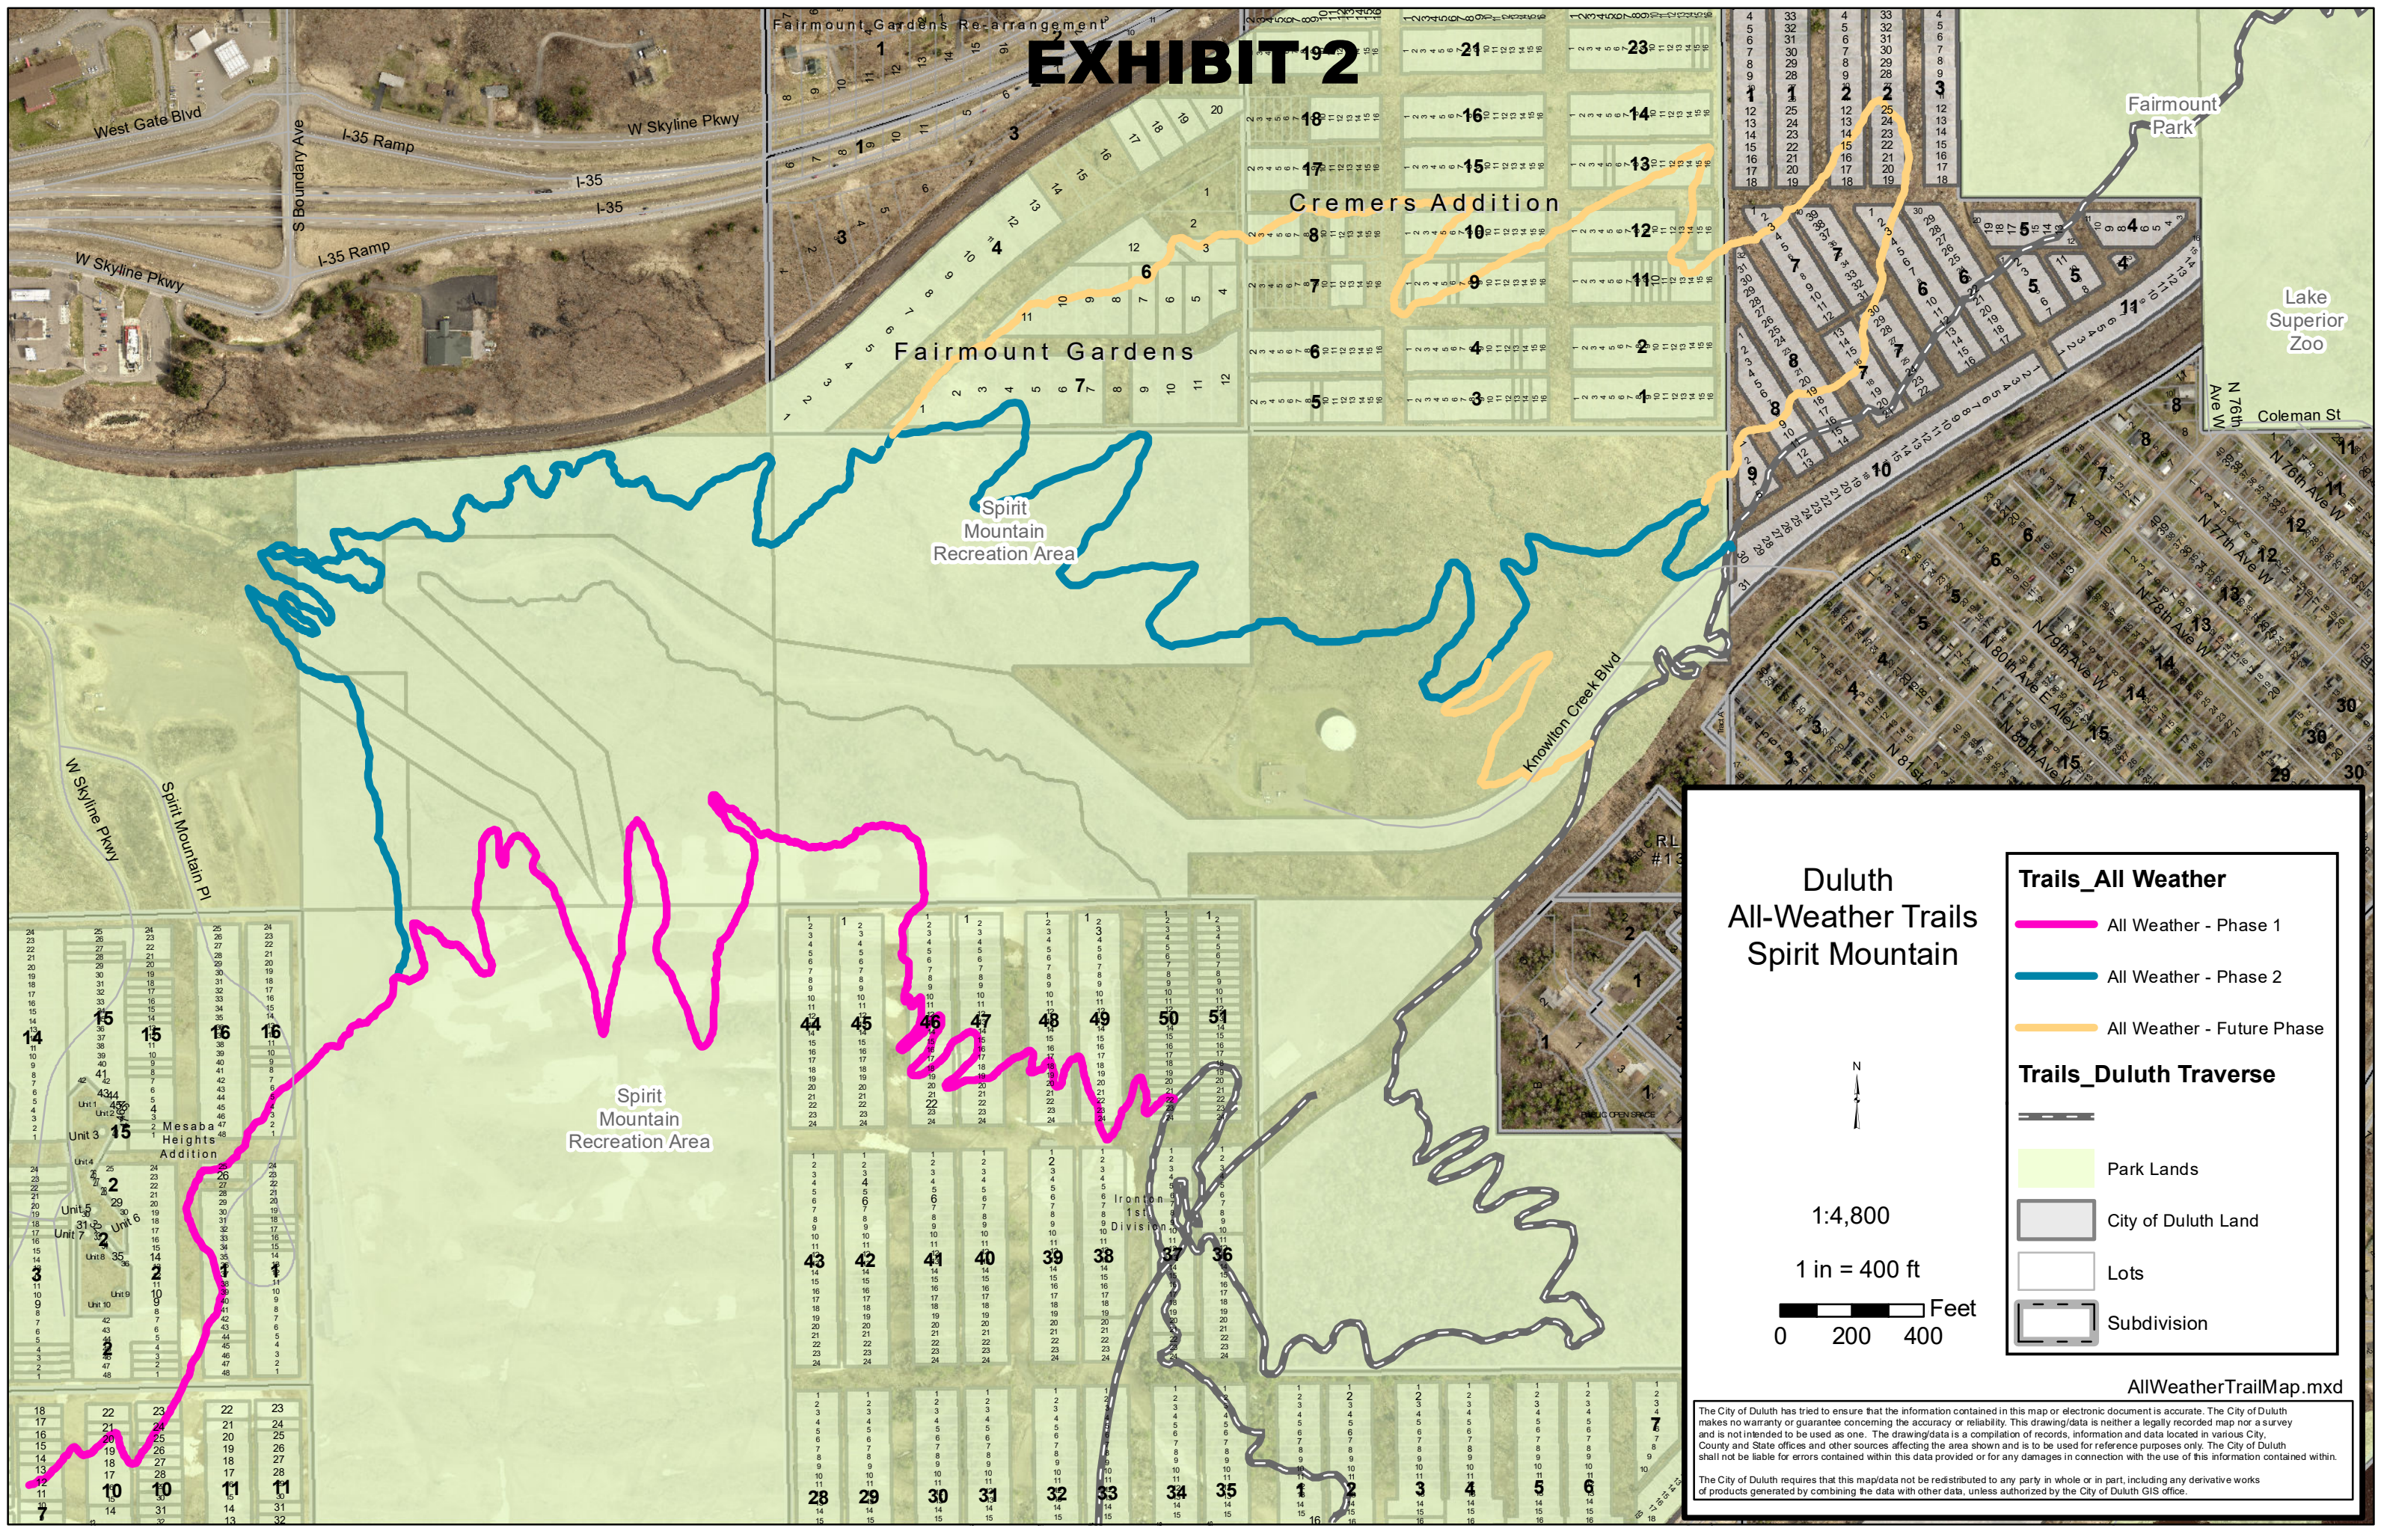

EXHIBIT 2

Duluth
All-Weather Trails
Spirit Mountain

- Trails_All Weather**
- All Weather - Phase 1
 - All Weather - Phase 2
 - All Weather - Future Phase
- Trails_Duluth Traverse**
- Trails_Duluth Traverse
 - Park Lands
 - City of Duluth Land
 - Lots
 - Subdivision

1:4,800
1 in = 400 ft
0 200 400 Feet

AllWeatherTrailMap.mxd

The City of Duluth has tried to ensure that the information contained in this map or electronic document is accurate. The City of Duluth makes no warranty or guarantee concerning the accuracy or reliability. This drawing/data is neither a legally recorded map nor a survey and is not intended to be used as one. The drawing/data is a compilation of records, information and data located in various City, County and State offices and other sources affecting the area shown and is to be used for reference purposes only. The City of Duluth shall not be liable for errors contained within this data provided or for any damages in connection with the use of this information contained within.

The City of Duluth requires that this map/data not be redistributed to any party in whole or in part, including any derivative works of products generated by combining the data with other data, unless authorized by the City of Duluth GIS office.