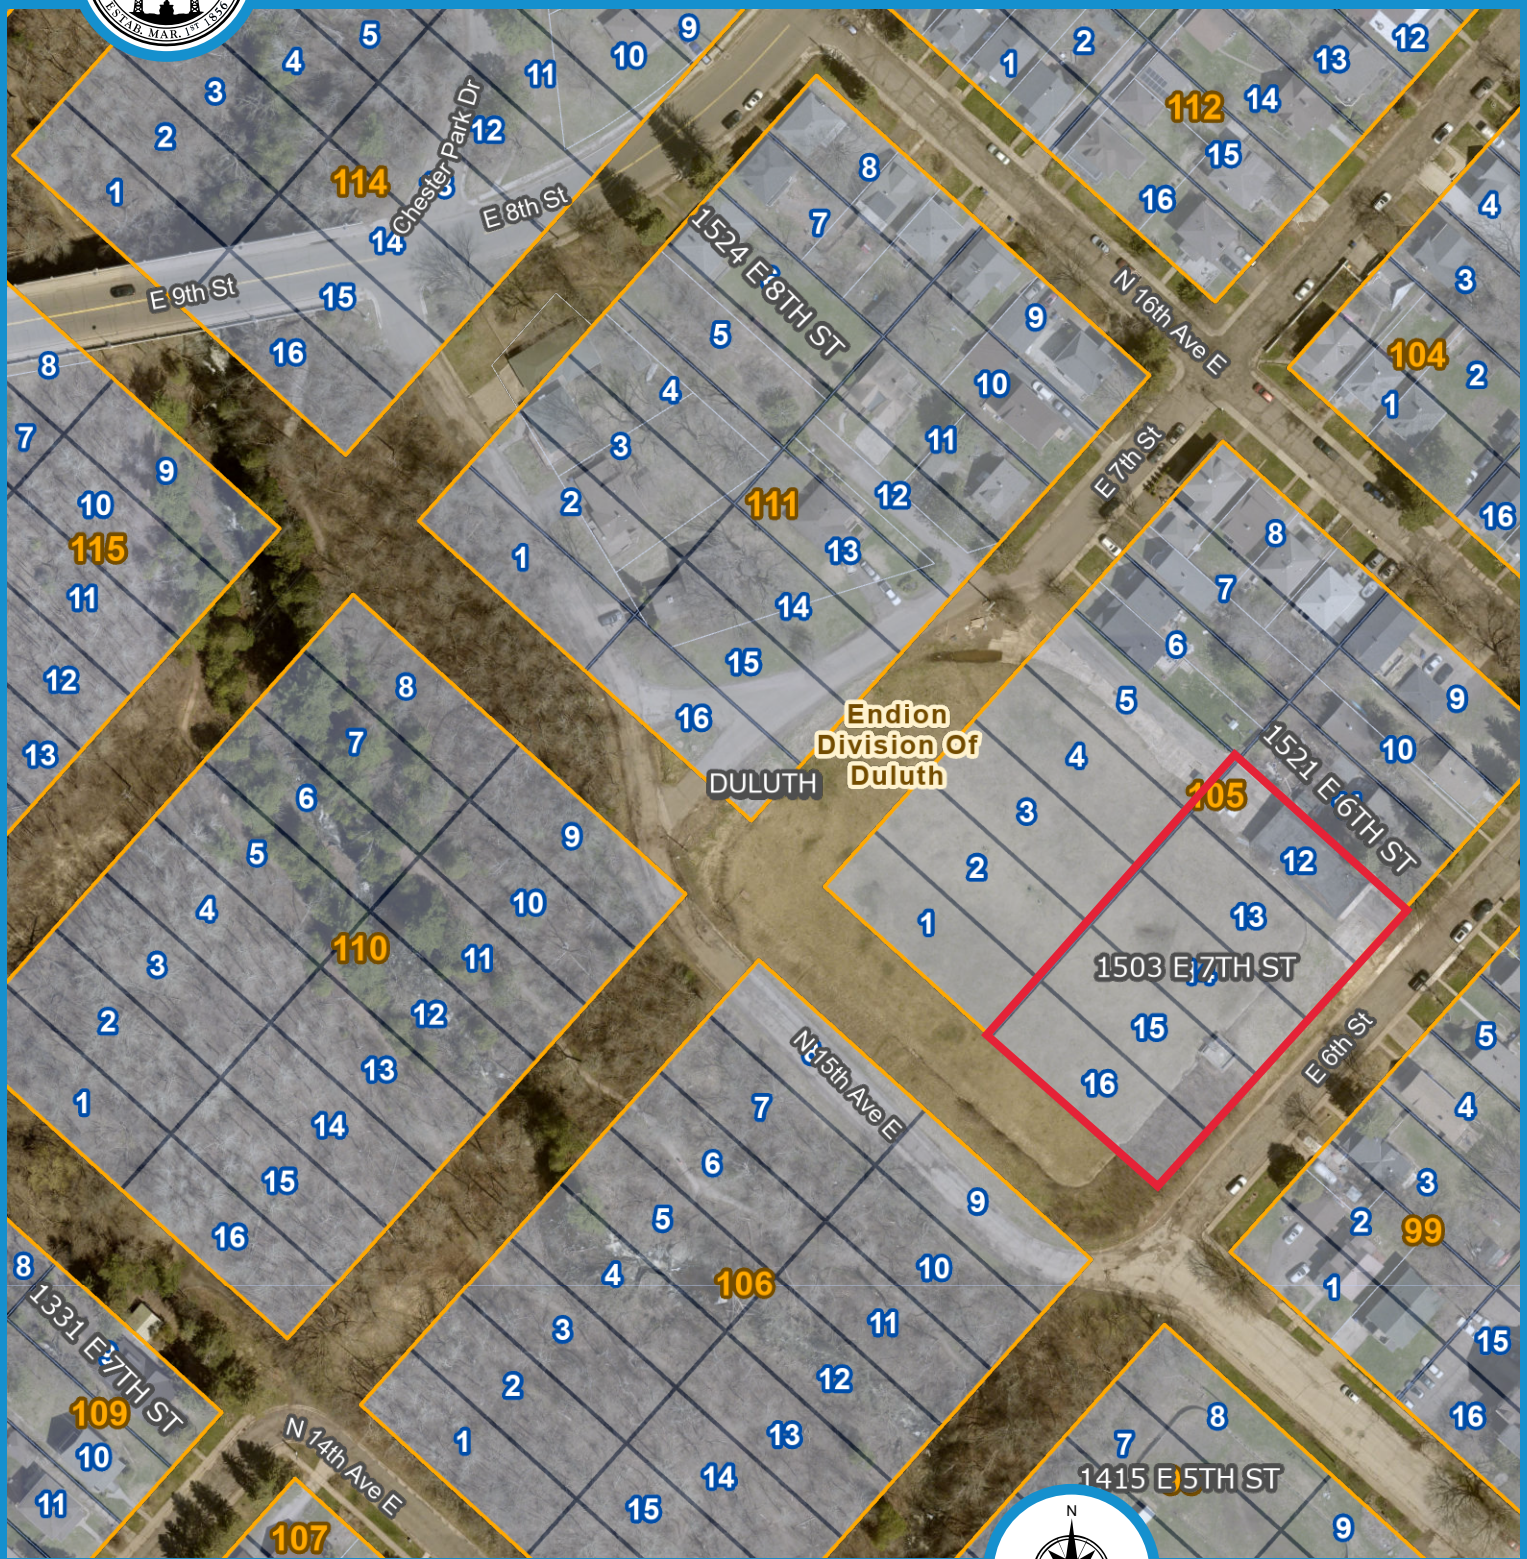

# EXHIBIT 2

Endion  
Division Of  
Duluth

DULUTH

County Land Explorer

St. Louis County [www.stlouiscountymn.gov/explorer](http://www.stlouiscountymn.gov/explorer) Minnesota

### Disclaimer

This is a compilation of records as they appear in the Saint Louis County Offices affecting the area shown. This drawing is to be used only for reference purposes and the County is not responsible for any inaccuracies herein