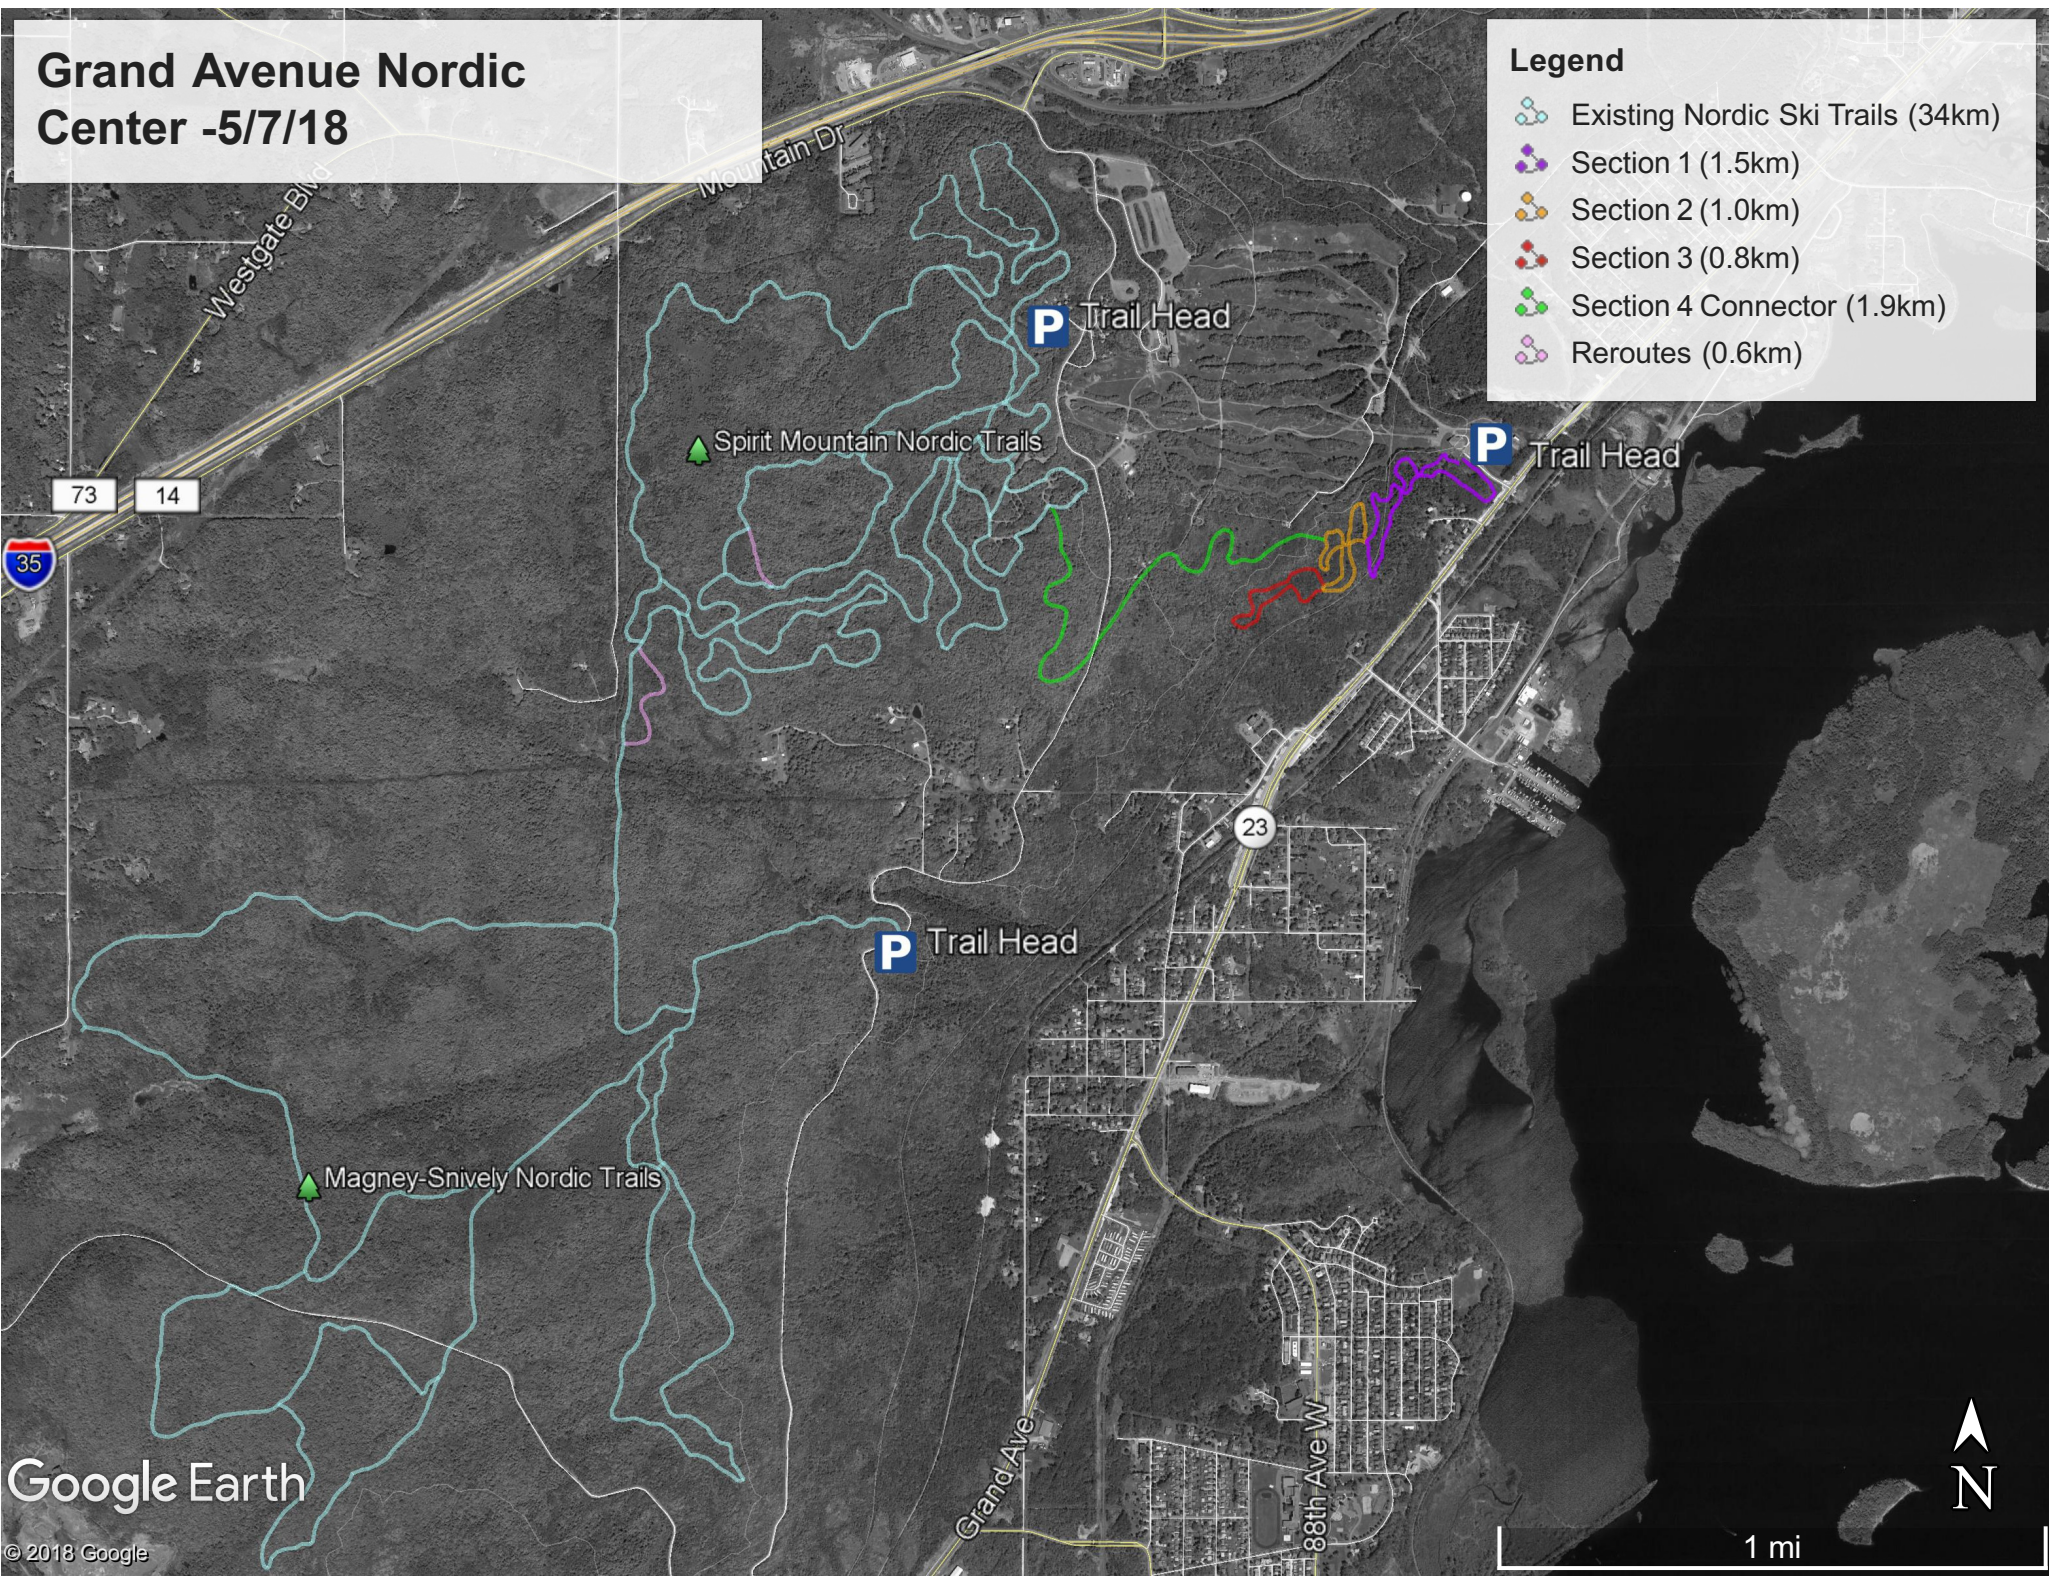

# Grand Avenue Nordic Center -5/7/18

## Legend

- Existing Nordic Ski Trails (34km)
- Section 1 (1.5km)
- Section 2 (1.0km)
- Section 3 (0.8km)
- Section 4 Connector (1.9km)
- Reroutes (0.6km)

Google Earth

© 2018 Google

1 mi