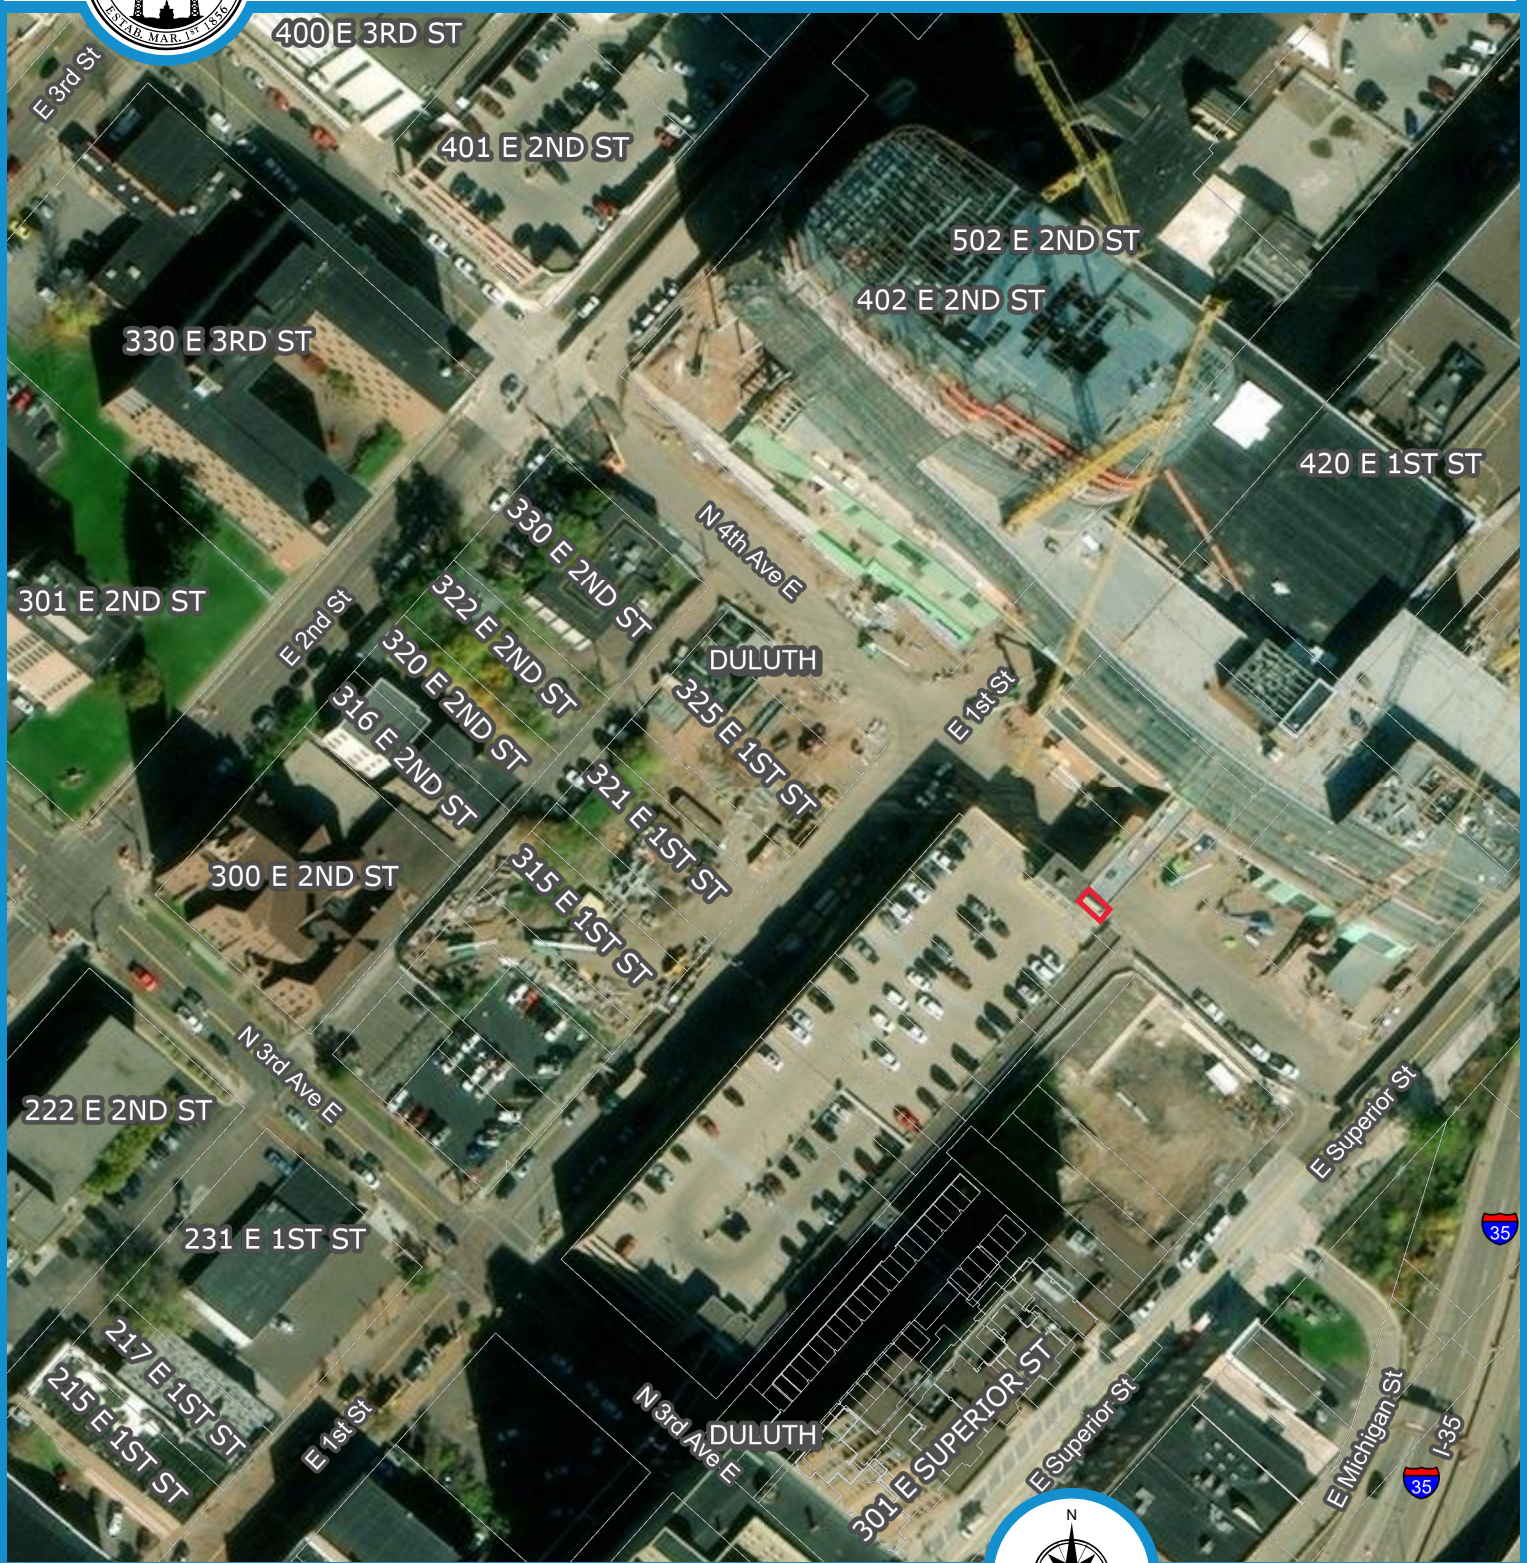

# EXHIBIT B

Easement Area (approximate)

County Land Explorer

St. Louis County [www.stlouiscountymn.gov/explorer](http://www.stlouiscountymn.gov/explorer) Minnesota

### Disclaimer

This is a compilation of records as they appear in the Saint Louis County Offices affecting the area shown. This drawing is to be used only for reference purposes and the County is not responsible for any inaccuracies herein