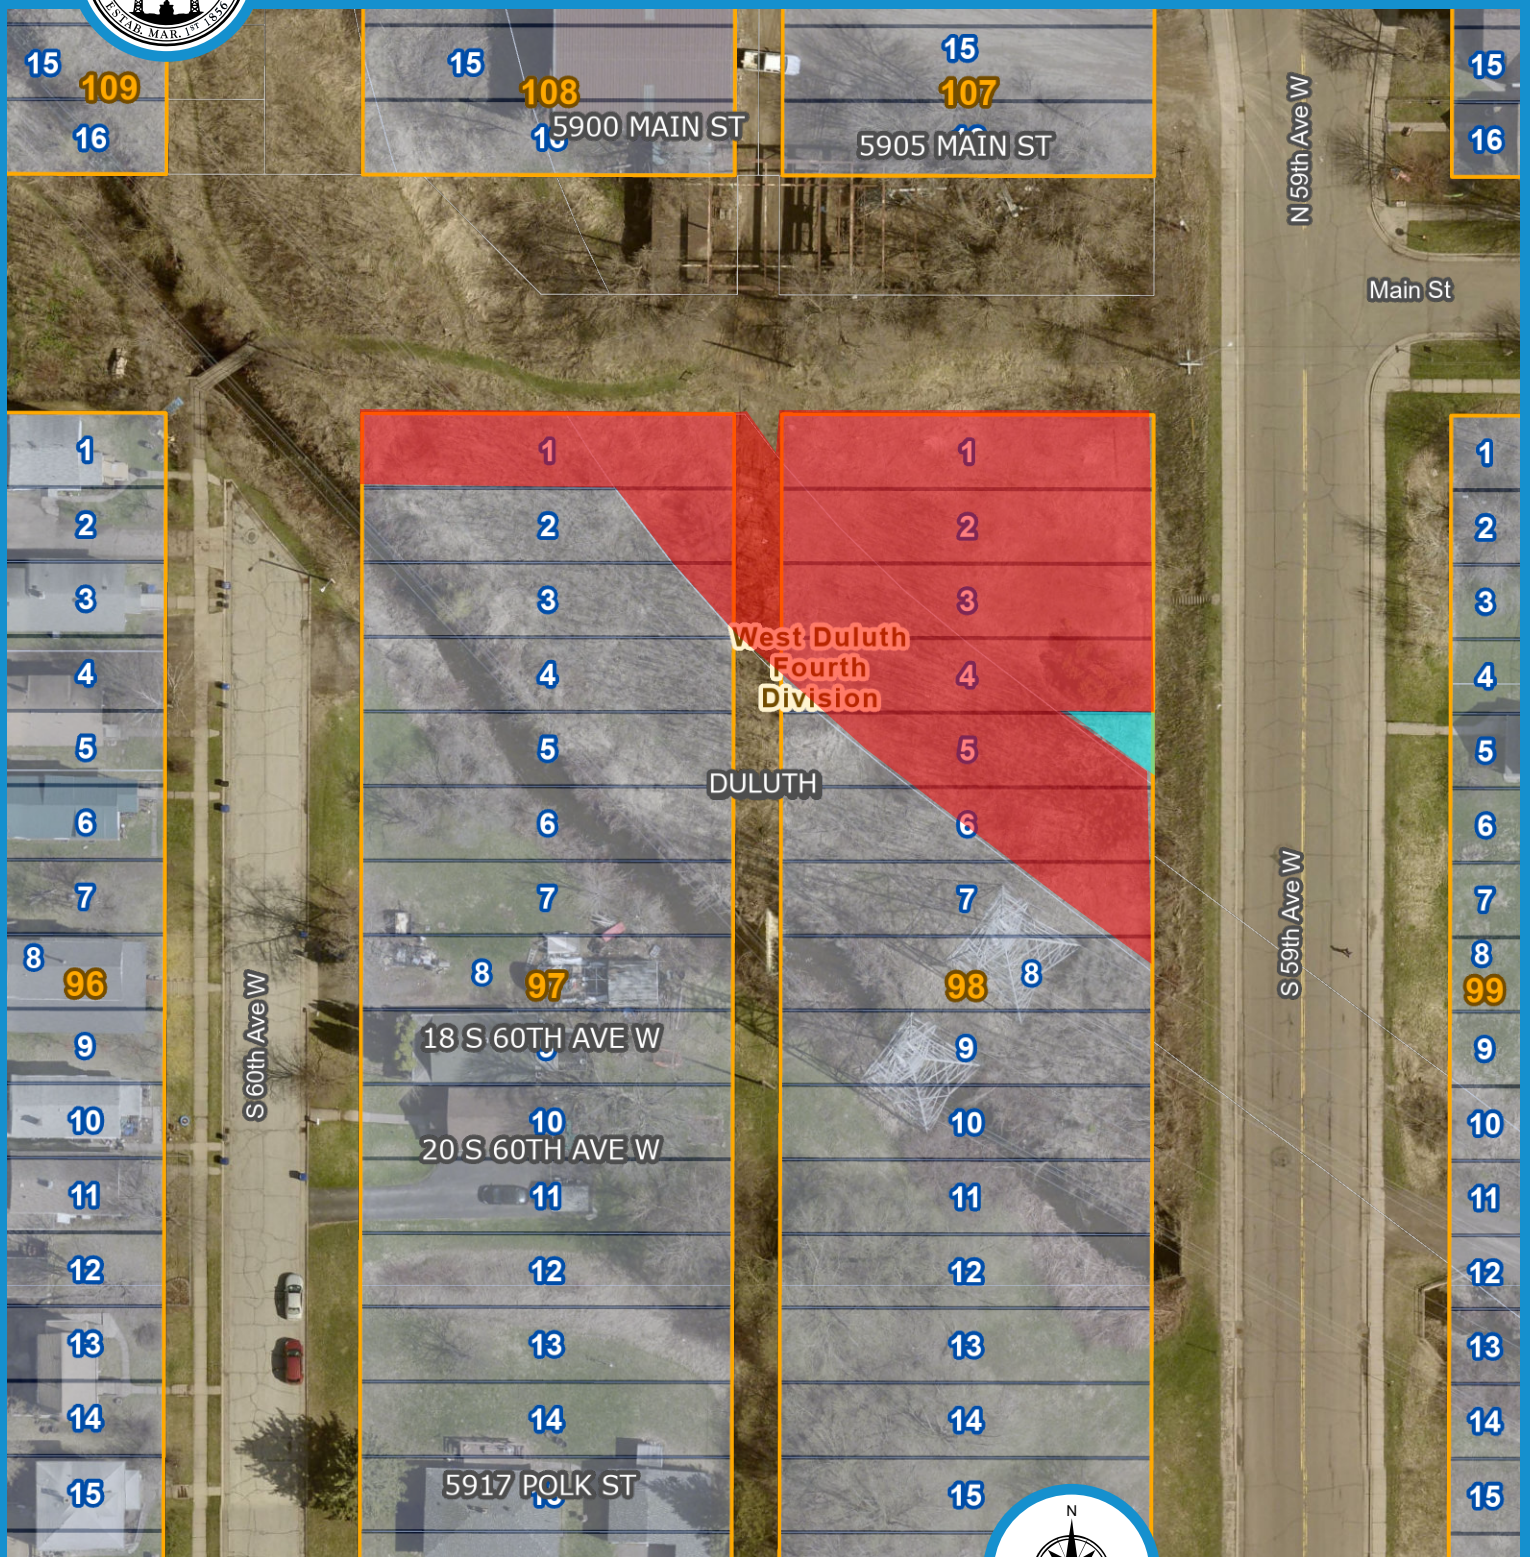

Exhibit 2

City of Duluth Property

Property Proposed to be Acquired

County Land Explorer

St. Louis County www.stlouiscountymn.gov/explorer Minnesota

Disclaimer

This is a compilation of records as they appear in the Saint Louis County Offices affecting the area shown. This drawing is to be used only for reference purposes and the County is not responsible for any inaccuracies herein

Map created using County Land Explorer
www.stlouiscountymn.gov/explorer

© Copyright St. Louis County Minnesota | All Rights Reserved Printed: 1/29/2026