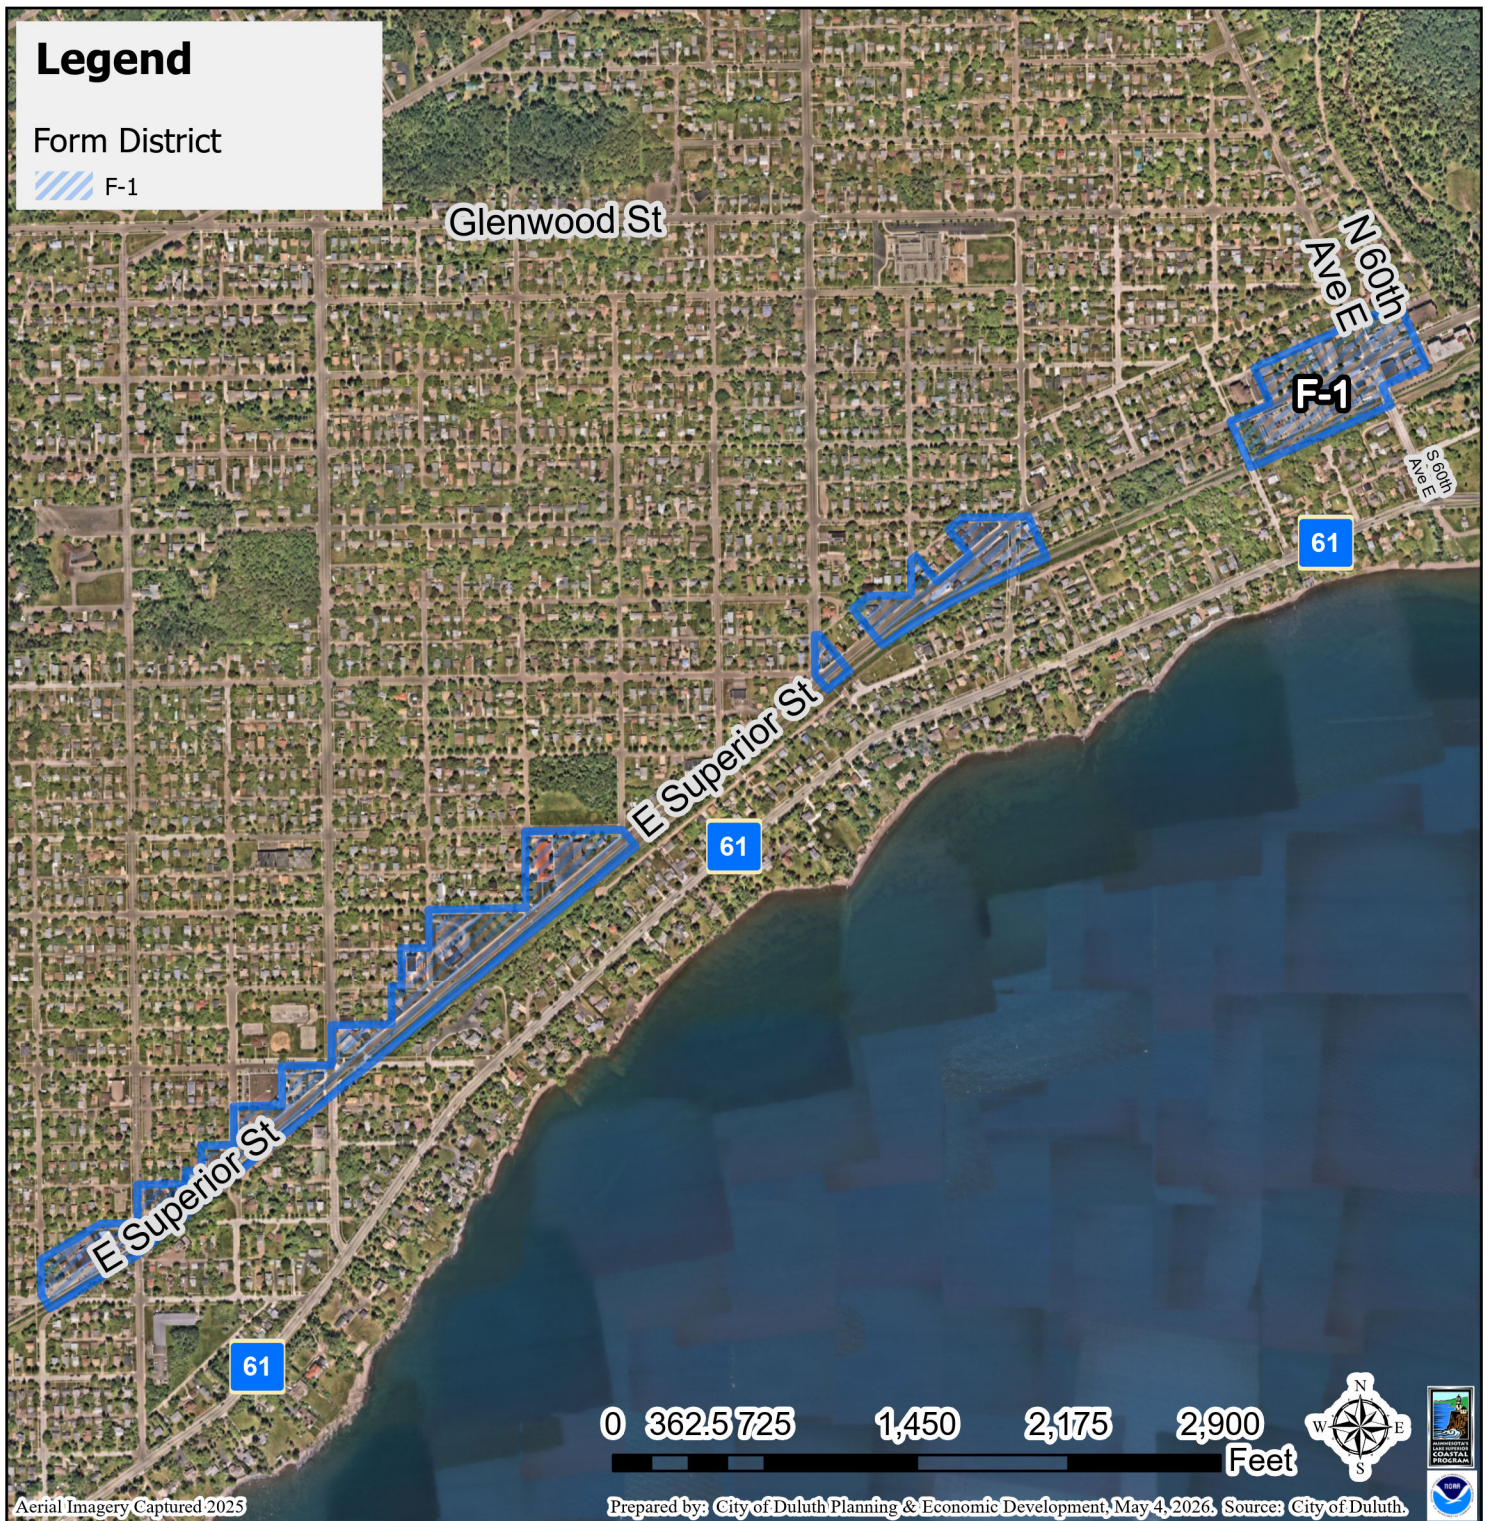

Map for Proposed Form Districts:

The City of Duluth has tried to ensure that the information contained in this map or electronic document is accurate. The City of Duluth makes no warranty or guarantee concerning the accuracy or reliability. This drawing/data is neither a legally recorded map nor a survey and is not intended to be used as one. The drawing/data is a compilation of records, information and data located in various City, County and State offices and other sources affecting the area shown and is to be used for reference purposes only. The City of Duluth shall not be liable for errors contained within this data provided or for any damages in connection with the use of this information contained within.