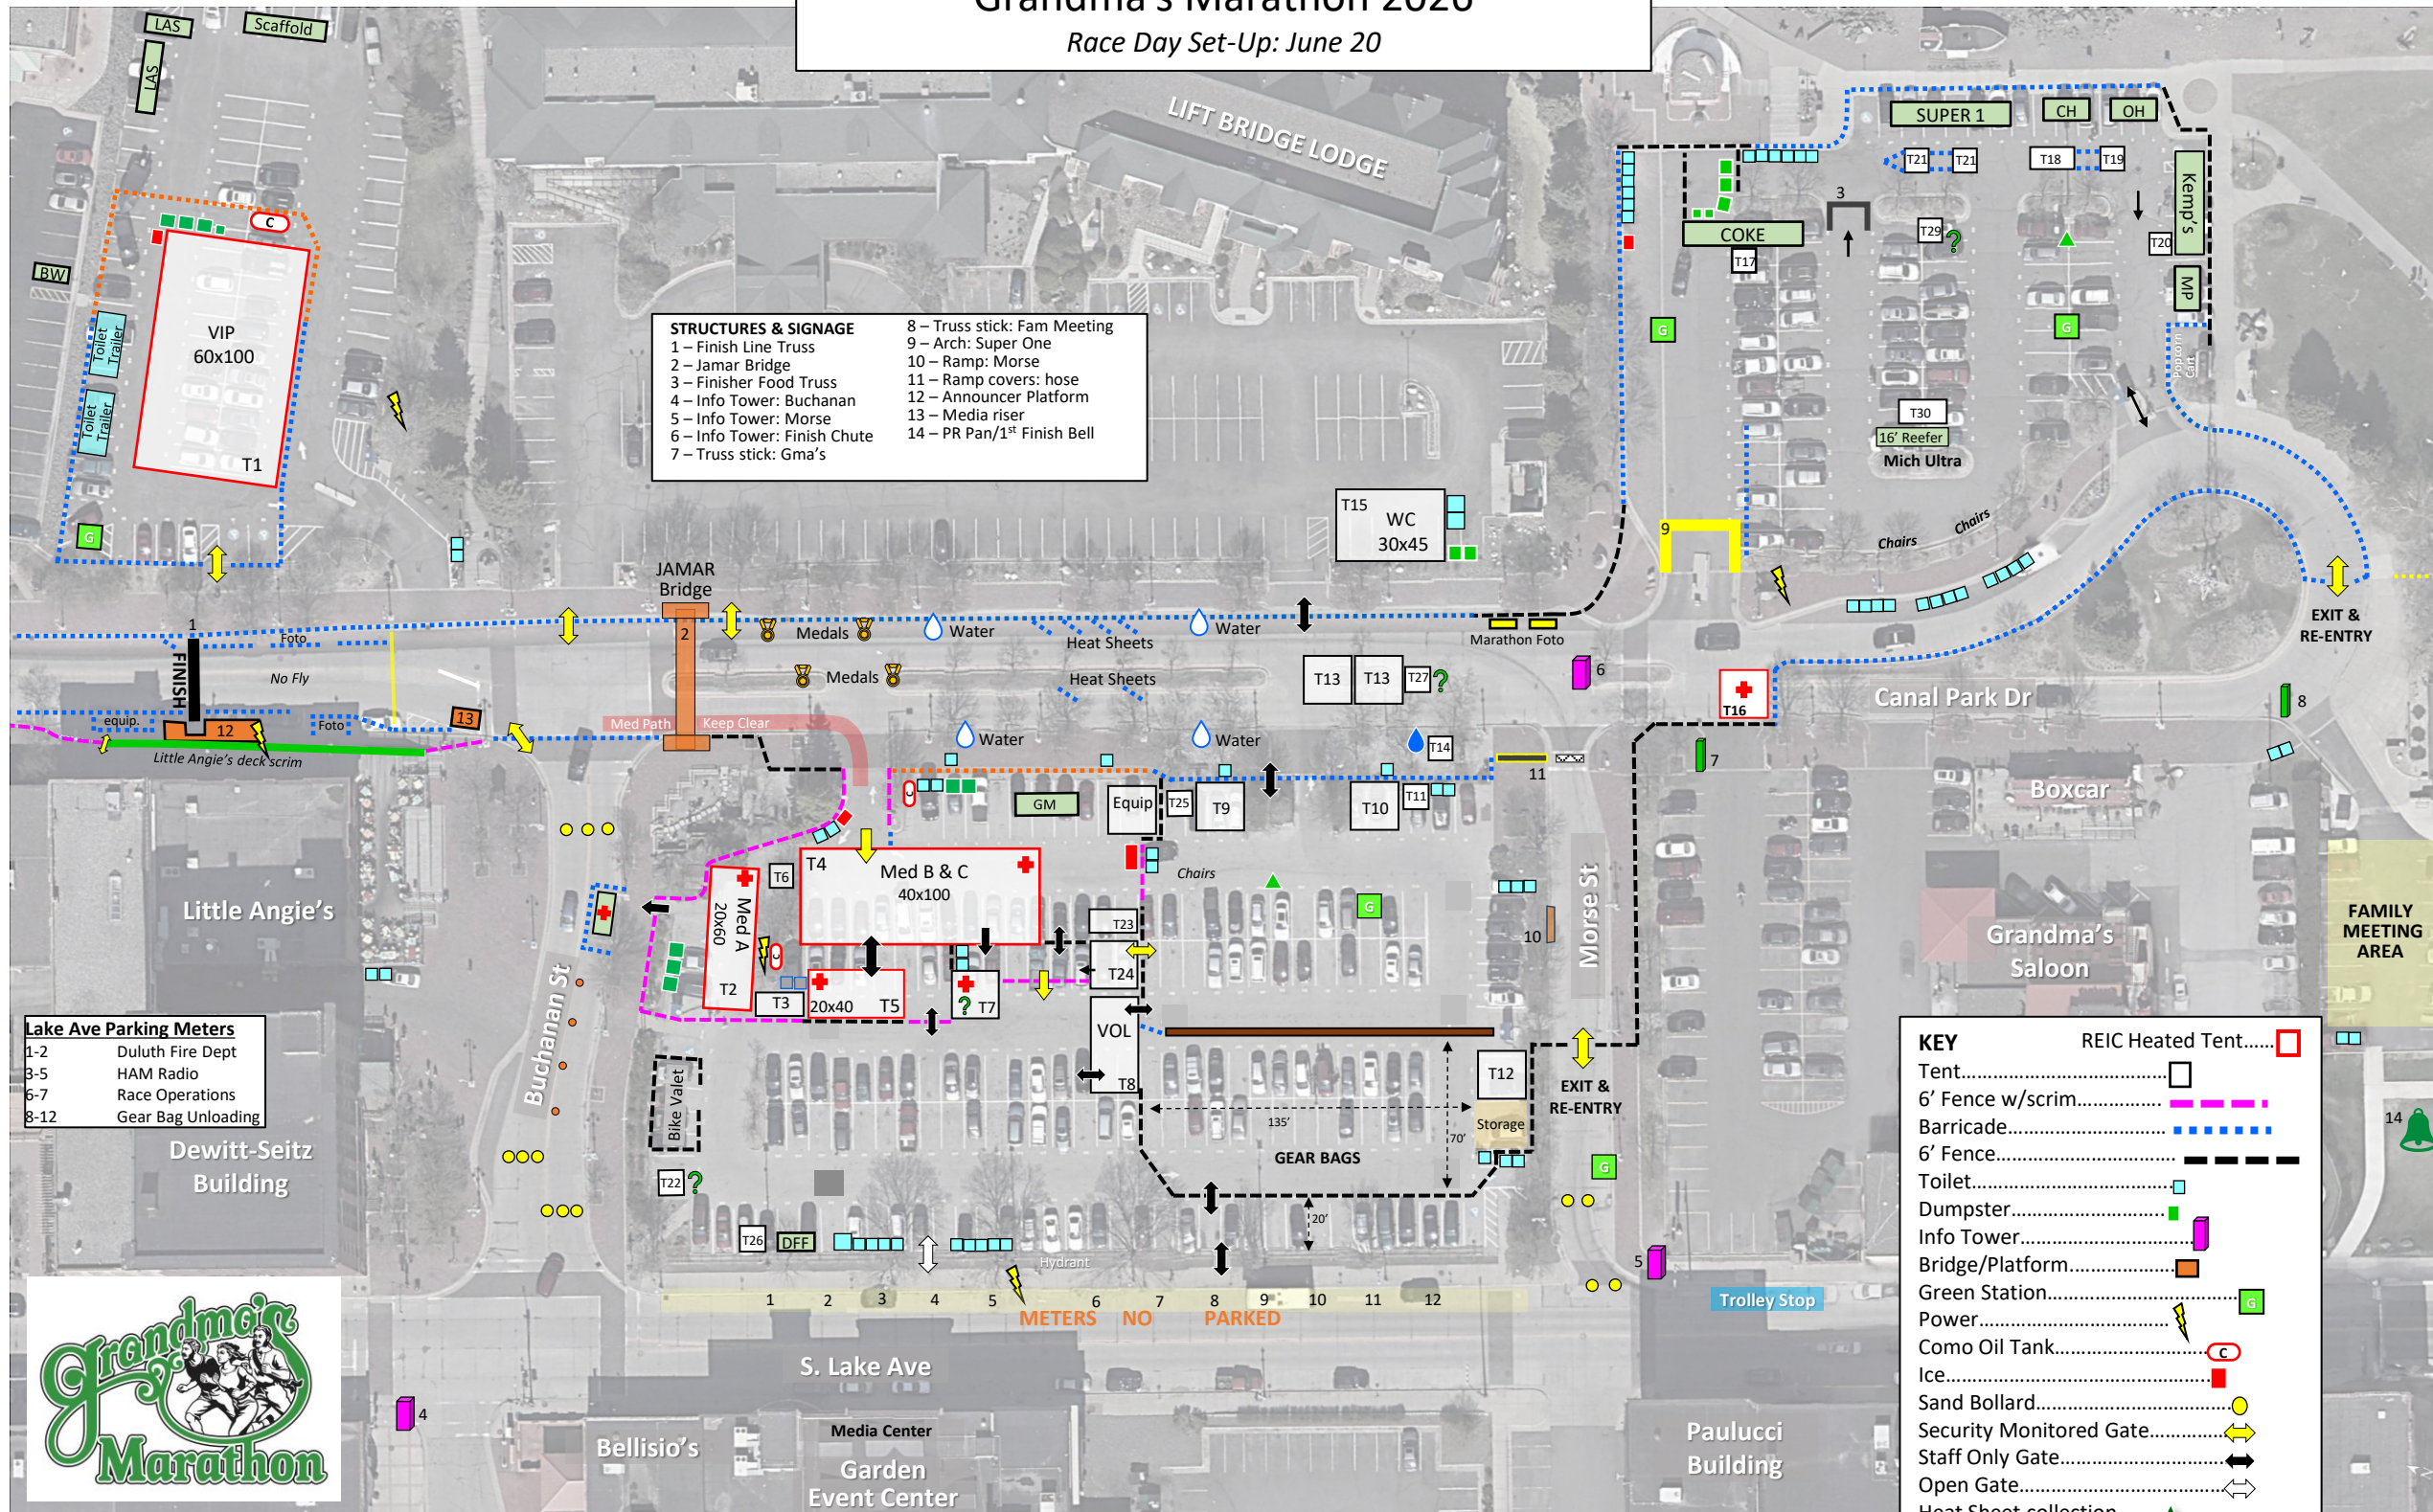

CANAL PARK POST-FINISH LAYOUT (DRAFT)

Grandma's Marathon 2026

Race Day Set-Up: June 20

Updated 4/30/26

STRUCTURES & SIGNAGE	
1 – Finish Line Truss	8 – Truss stick: Fam Meeting
2 – Jamar Bridge	9 – Arch: Super One
3 – Finisher Food Truss	10 – Ramp: Morse
4 – Info Tower: Buchanan	11 – Ramp covers: hose
5 – Info Tower: Morse	12 – Announcer Platform
6 – Info Tower: Finish Chute	13 – Media riser
7 – Truss stick: Gma's	14 – PR Pan/1st Finish Bell

Lake Ave Parking Meters	
1-2	Duluth Fire Dept
3-5	HAM Radio
6-7	Race Operations
8-12	Gear Bag Unloading

TENTS						
T1 – VIP (60x100)	T5 – Cooling/Storage (20x40)	T10 – Changing, Men (20x20)	T15 – Wheelchairs/AWD (30x45)	T20 – Kemp's (10x10)	T25 – Lactation Tent	
T2 – Medical A (20x60)	T6 – Med Connector (10x10)	T11 – Changing, Non-binary (10x10)	T16 – Blister/Wound Care (20x20)	T21 – Super One Foods (2x 10x10)	T26 – Dlh Flower Farm	
T3 – Med Connector (10x20)	T7 – Medical Information (20x20)	T12 – Gear Bags (20x20)	T17 – Coca-Cola (10x10)	T22 – Information (10x10)	T27 – Info, Finish Chute	
T4 – Medical B & C (40x100)	T8 – Volunteers (20x40)	T13 – Finisher T-shirts (2x 20x20)	T18 – Country Hearth/Old Home (10x20)	T23 – Ski Patrol (10x20)	T28 – Connector, 10x10	
	T9 – Changing, Women (20x20)	T14 – PowerAde (10x10)	T19 – MN Pork Board (10x10)	T24 – Elite Runner Gear Bags (20x20)	T29 – ID Check, 10x10	
					T30 – Beer, 10x20	