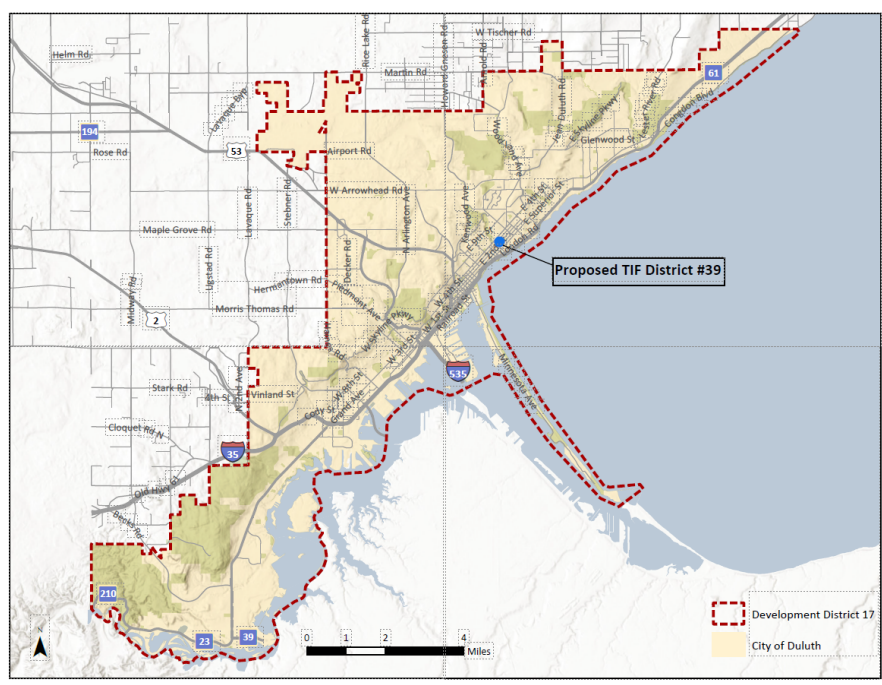

County Land Explorer

St. Louis County, Minnesota

Proposed Armory Redevelopment TIF District

St. Louis County www.stlouiscountymn.gov/explorer Minnesota

Disclaimer

This is a compilation of records as they appear in the Saint Louis County Offices affecting the area shown. This drawing is to be used only for reference purposes and the County is not responsible for any inaccuracies herein