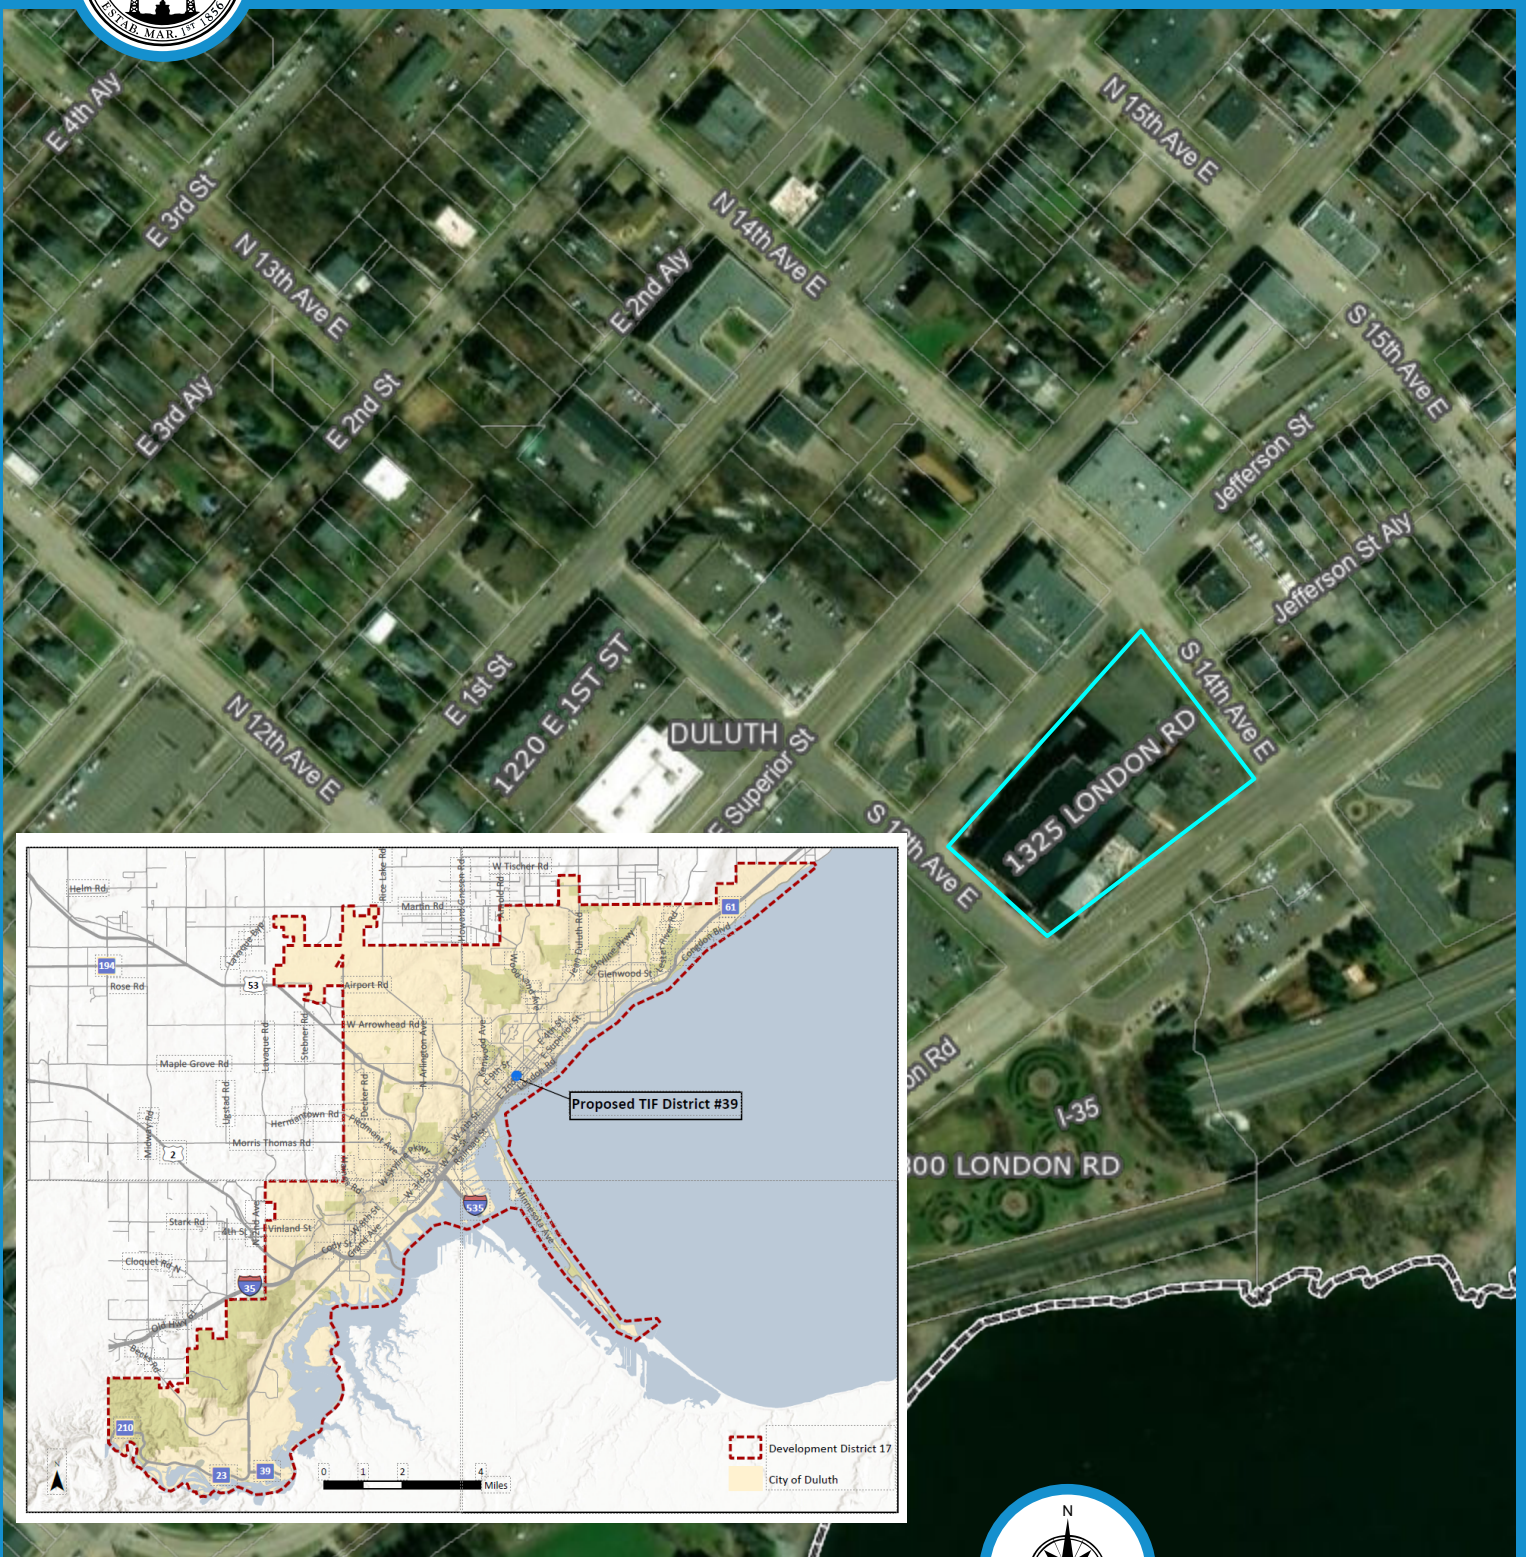

County Land Explorer

St. Louis County, Minnesota

Proposed Armory Redevelopment TIF District

St. Louis County www.stlouiscountymn.gov/explorer Minnesota

Disclaimer

This is a compilation of records as they appear in the Saint Louis County Offices affecting the area shown. This drawing is to be used only for reference purposes and the County is not responsible for any inaccuracies herein

Map created using County Land Explorer
www.stlouiscountymn.gov/explorer

© Copyright St. Louis County Minnesota | All Rights Reserved Printed: 3/9/2026