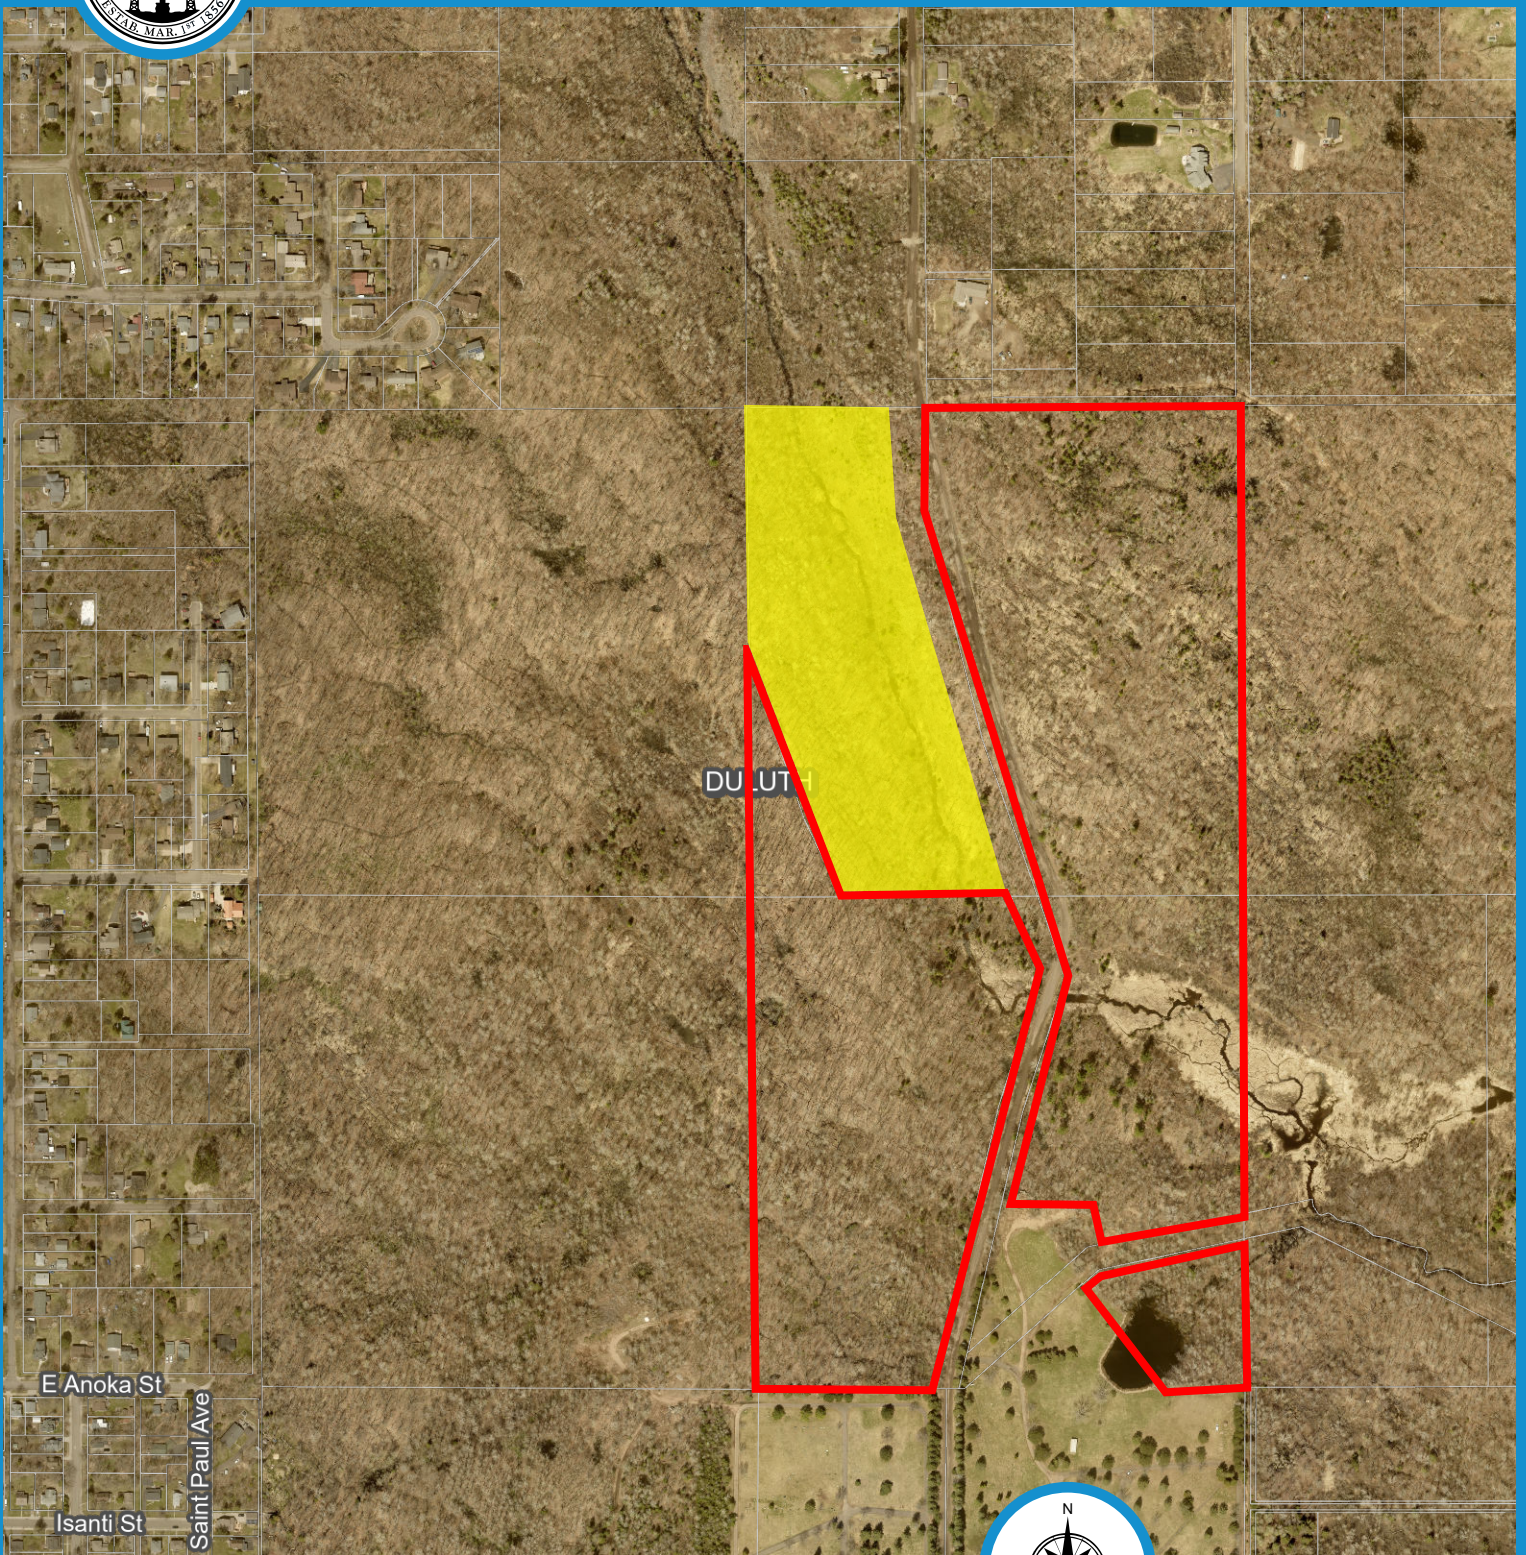

EXHIBIT B

St. Louis County MN

Property Acquired from Park Hill Cemetery Association/
Property to be Dedicated as Park Property

Downer Park

Map created using County Land Explorer
www.stlouiscountymn.gov/explorer

mi
County Land Explorer

St. Louis County www.stlouiscountymn.gov/explorer Minnesota

Disclaimer

This is a compilation of records as they appear in the Saint Louis County Offices affecting the area shown. This drawing is to be used only for reference purposes and the County is not responsible for any inaccuracies herein